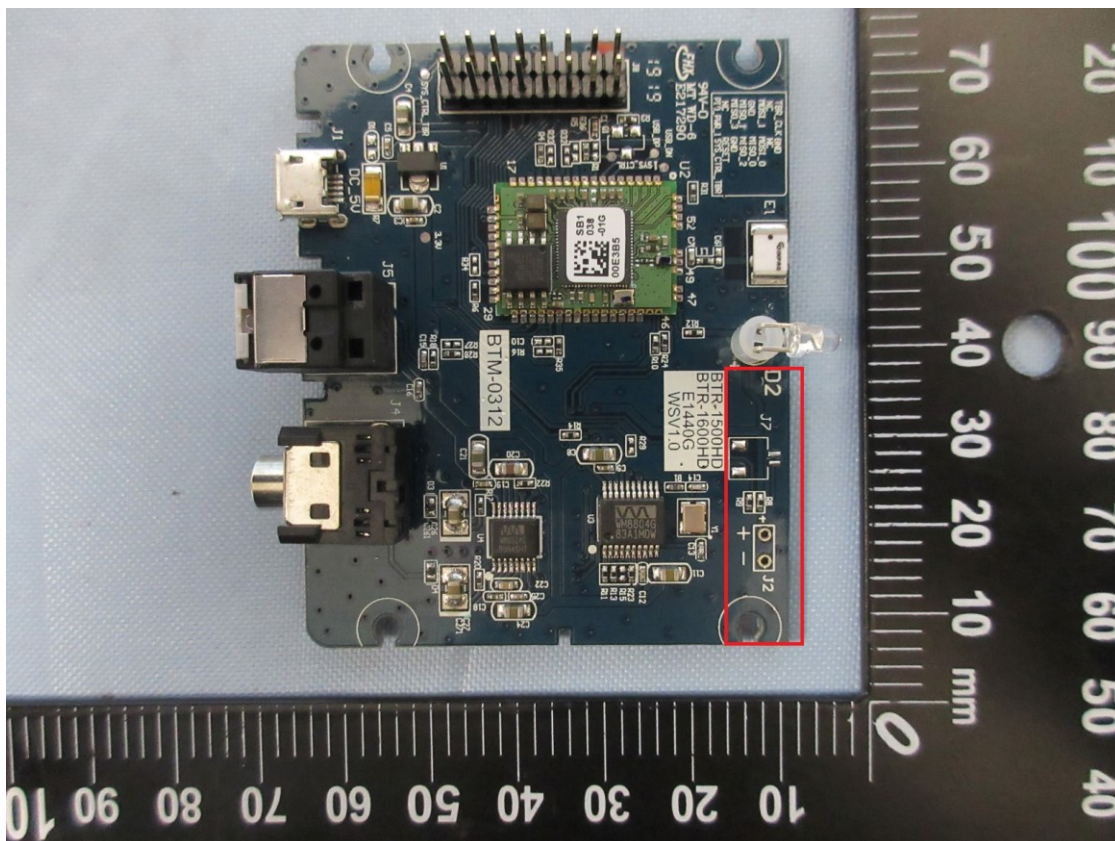

Product: Bluetooth Music Receiver

Type Identification: BTR-1600HDN, BT52A, BTR-1500HD, BTR-1600HD, BTR-1700HD, BTR-1800HD, BTR-1900HD, BTR-1500HDN, BTR-1700HDN, BTR-1800HDN, BTR-1900HDN

Product: Bluetooth Music Receiver

Type Identification: BTR-1600HDN, BT52A, BTR-1500HD, BTR-1600HD, BTR-1700HD, BTR-1800HD, BTR-1900HD, BTR-1500HDN, BTR-1700HDN, BTR-1800HDN, BTR-1900HDN

Product: Bluetooth Music Receiver

Type Identification: BTR-1600HDN, BT52A, BTR-1500HD, BTR-1600HD, BTR-1700HD, BTR-1800HD, BTR-1900HD, BTR-1500HDN, BTR-1700HDN, BTR-1800HDN, BTR-1900HDN