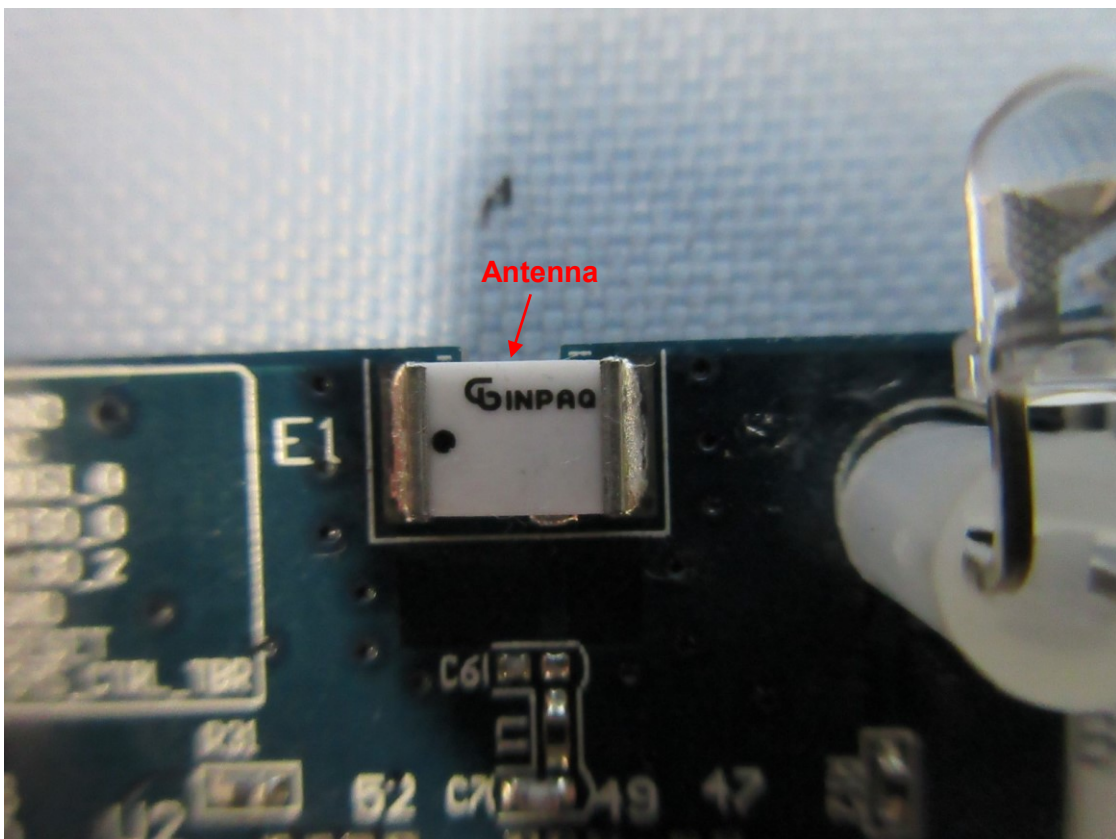

Product: Bluetooth Music Receiver

Type Identification: BTR-1600HDN, BT52A, BTR-1500HD, BTR-1600HD, BTR-1700HD, BTR-1800HD, BTR-1900HD, BTR-1500HDN, BTR-1700HDN, BTR-1800HDN, BTR-1900HDN

Product: Bluetooth Music Receiver

Type Identification: BTR-1600HDN, BT52A, BTR-1500HD, BTR-1600HD, BTR-1700HD, BTR-1800HD, BTR-1900HD, BTR-1500HDN, BTR-1700HDN, BTR-1800HDN, BTR-1900HDN

Product: Bluetooth Music Receiver

Type Identification: BTR-1600HDN, BT52A, BTR-1500HD, BTR-1600HD, BTR-1700HD, BTR-1800HD, BTR-1900HD, BTR-1500HDN, BTR-1700HDN, BTR-1800HDN, BTR-1900HDN