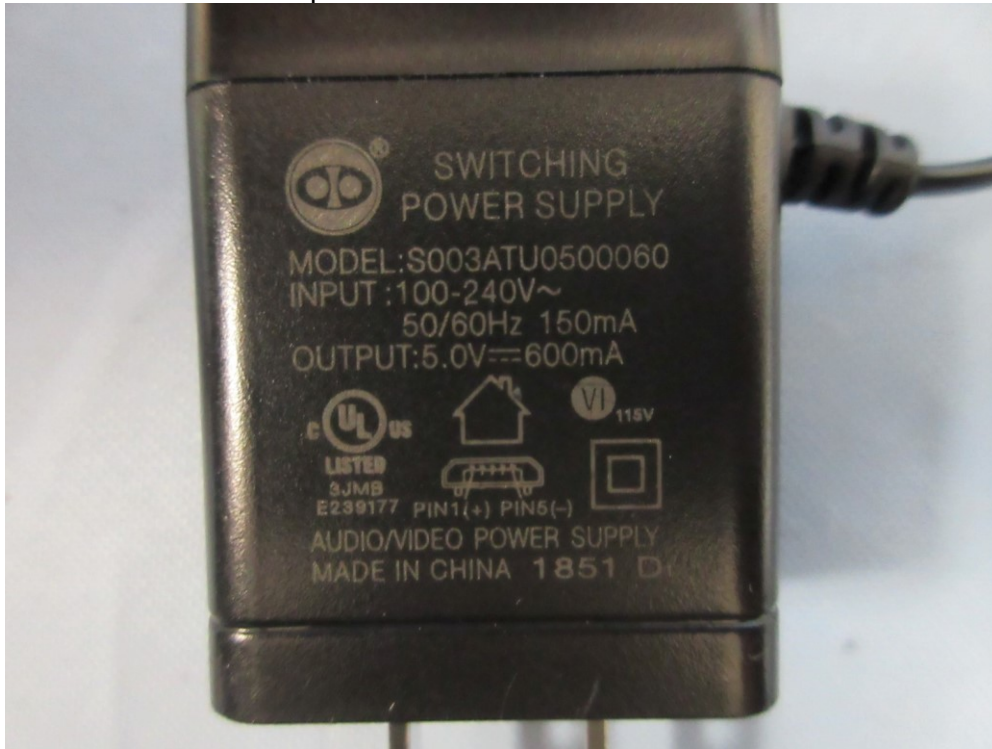

Product: Bluetooth Music Receiver

Type Identification: BTR-1600HDN, BT52A, BTR-1500HD, BTR-1600HD, BTR-1700HD, BTR-1800HD, BTR-1900HD, BTR-1500HDN, BTR-1700HDN, BTR-1800HDN, BTR-1900HDN

Adaptor model no. S003ATU0500060