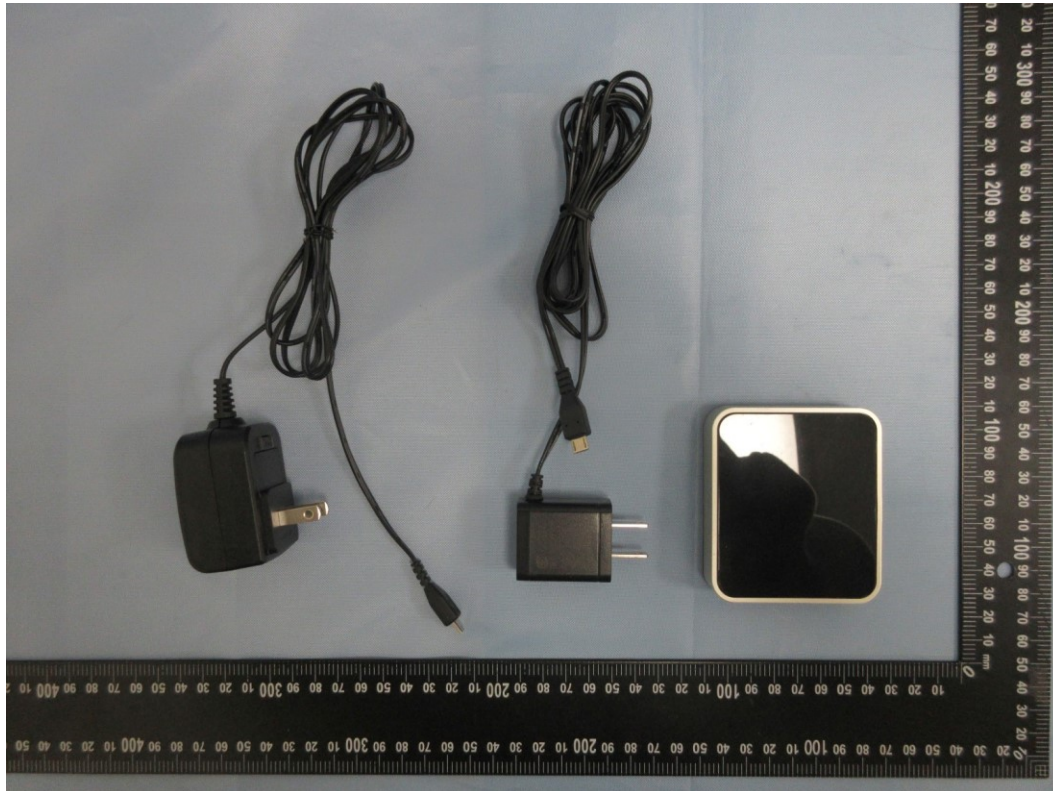

Product: Bluetooth Music Receiver

Type Identification: BTR-1600HDN, BT52A, BTR-1500HD, BTR-1600HD, BTR-1700HD, BTR-1800HD, BTR-1900HD, BTR-1500HDN, BTR-1700HDN, BTR-1800HDN, BTR-1900HDN

**BTR-1600HDN, BTR-1600HD**

Product: Bluetooth Music Receiver

Type Identification: BTR-1600HDN, BT52A, BTR-1500HD, BTR-1600HD, BTR-1700HD, BTR-1800HD, BTR-1900HD, BTR-1500HDN, BTR-1700HDN, BTR-1800HDN, BTR-1900HDN

Product: Bluetooth Music Receiver