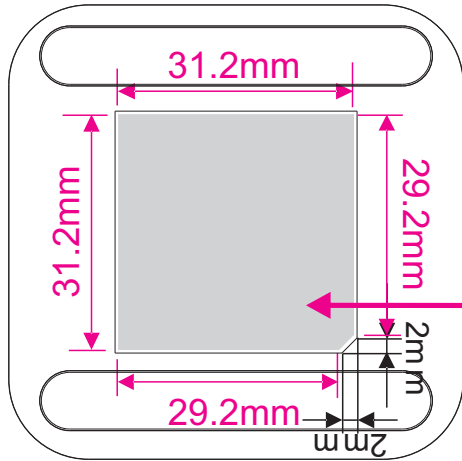

Sticker on 33625

YYWW

date code : production year / week
ex. 1852 = the fifty-second week of the year 2018

Confirm by Jasco