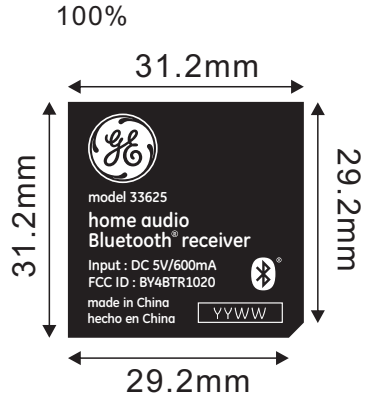

Sticker on 33625

YYWW

date code : production year / week
ex. 1852 = the fifty-second week of the year 2018

Confirm by Jasco