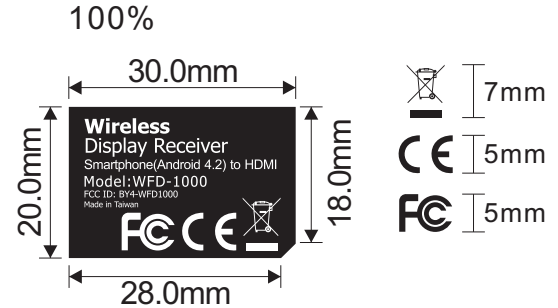

Sticker on WFD-1000

Sticker Color: White
Text Color: Black

Confirm by

2013/10/11