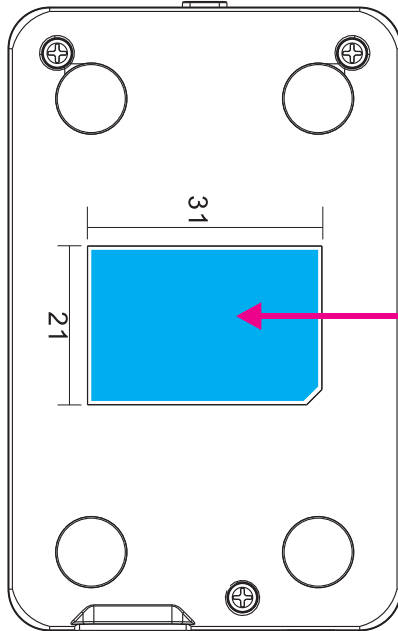

Sticker on WFD-1000

Sticker Color: White
Text Color: Black

Confirm by

2013/10/11