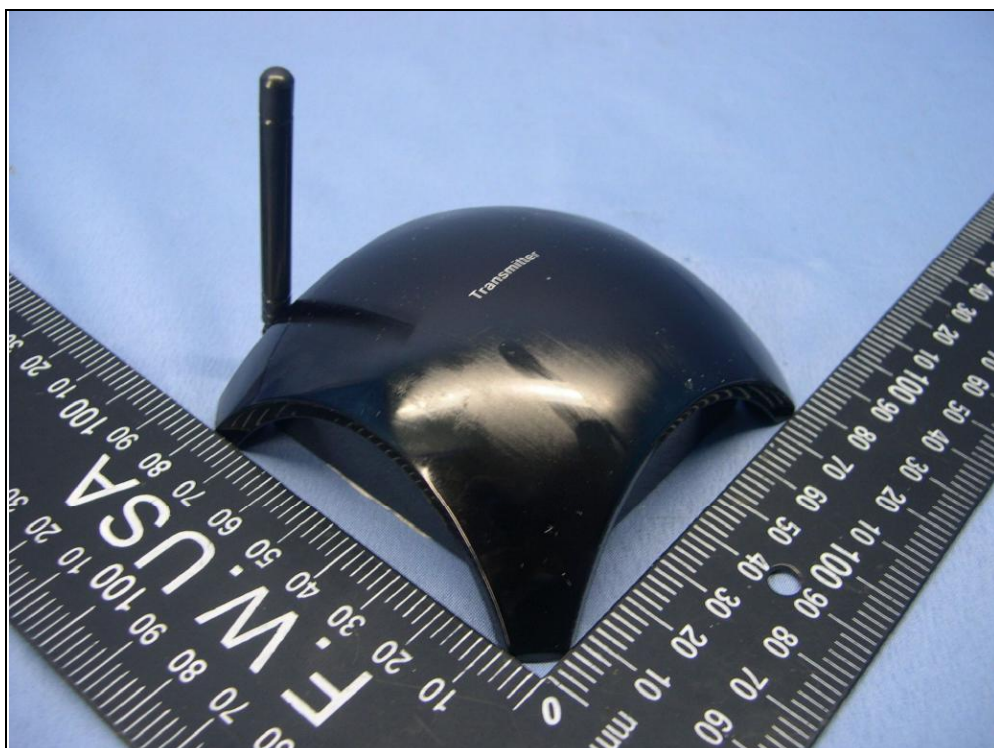

CONSTRUCTION PHOTOS OF EUT

Mode No.: DIR-300 TX

Mode No.: DIR-500 TX

A D T

A D T