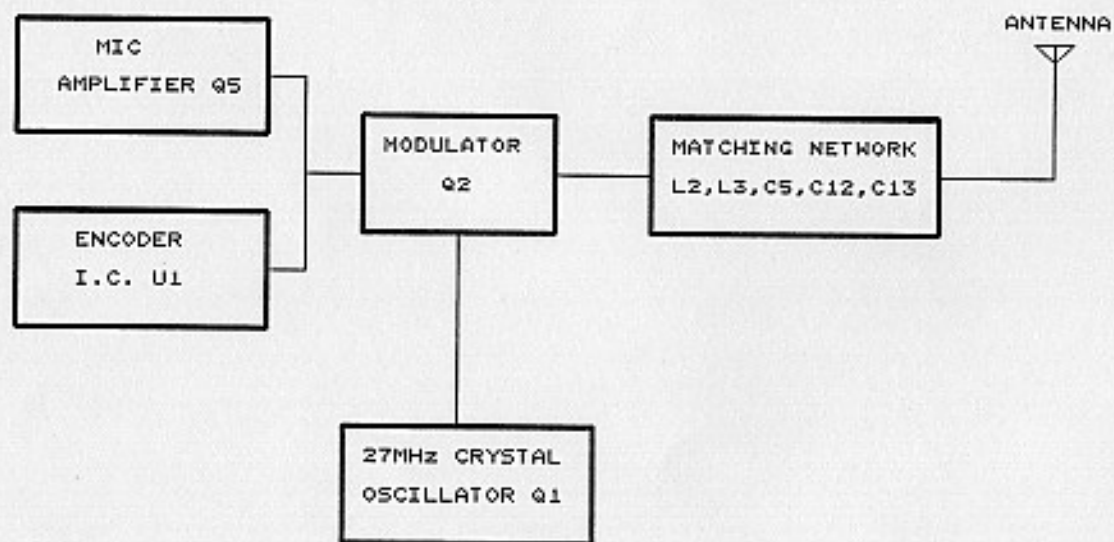

# BLOCK DIAGRAM

SCIENTIFIC TOYS, LTD.	
Title: 27MHz ROBOT TRANSMITTER	
Drawn By: HM	Date: MAY 17, 2001
File No. FCC/E893BD.OR	Remark: FCC# BY3E893