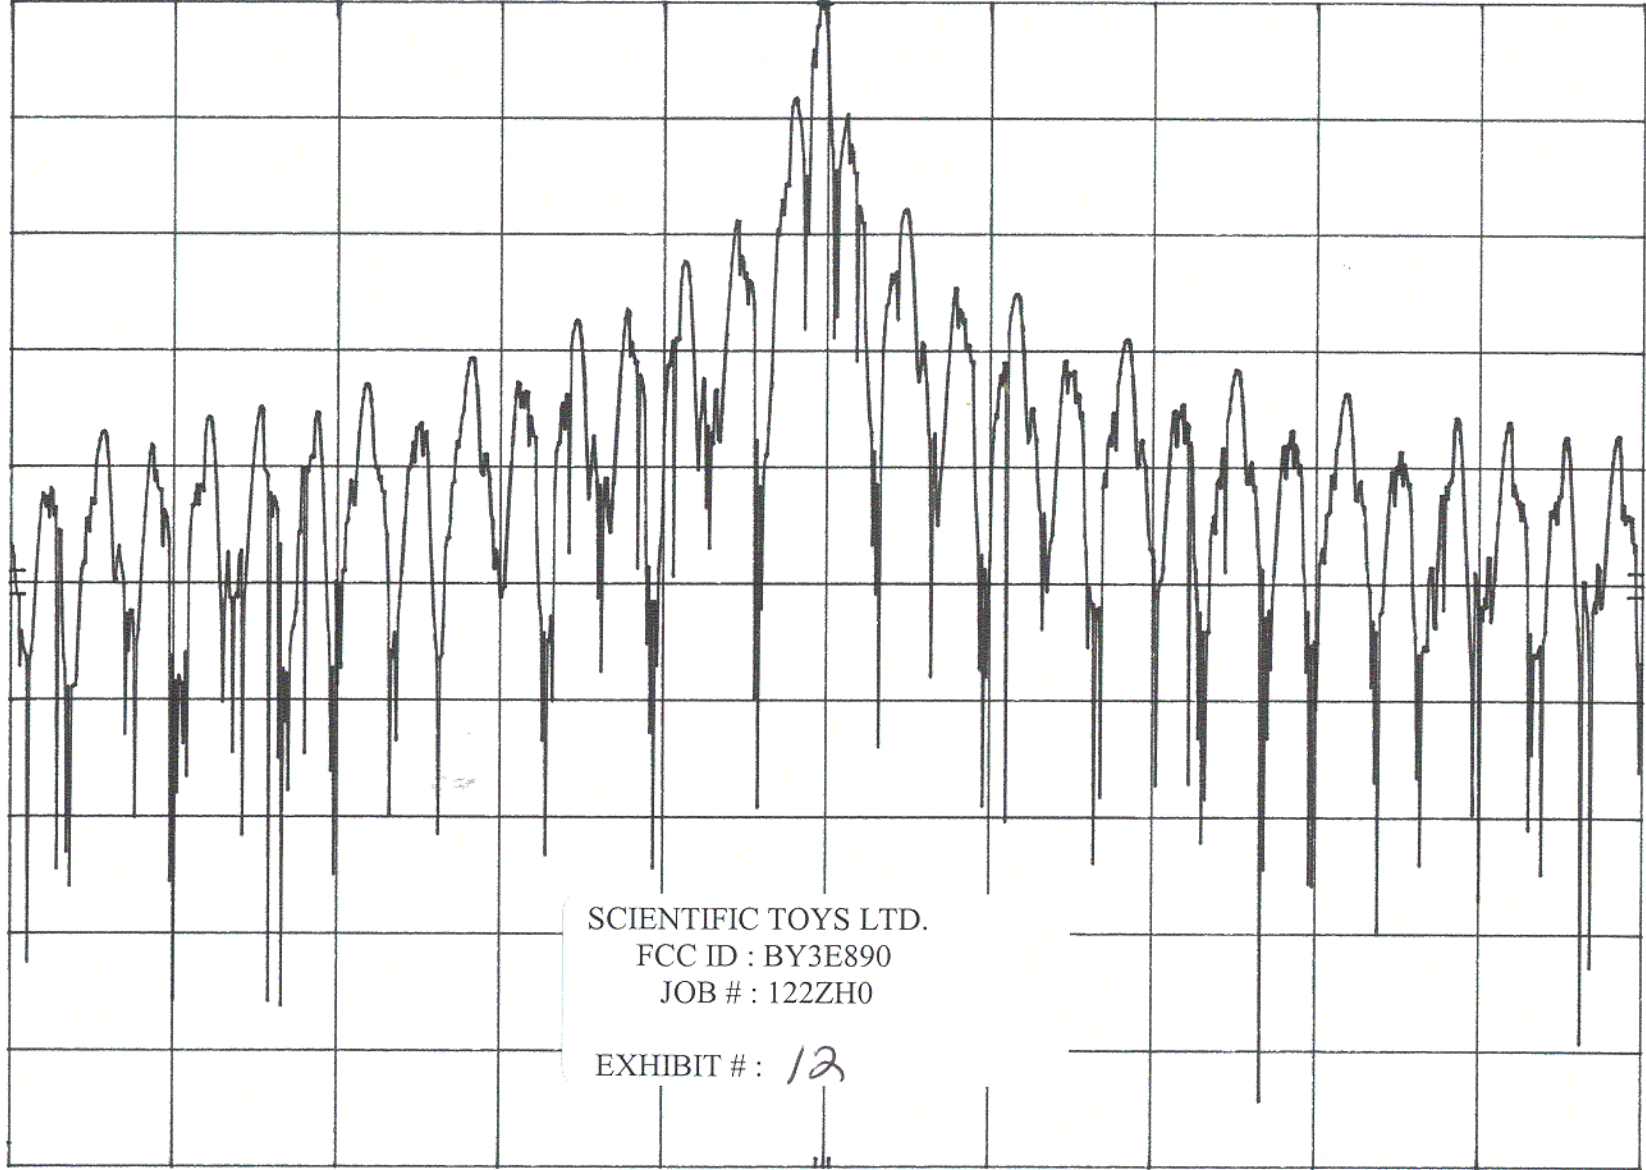

MKR 49.86020 MHz
62.90 dB μ V

hp REF 63.0 dB μ V ATTEN 10 dB +0 dB

10 dB/

OFFSET
-20.0
dB

SCIENTIFIC TOYS LTD.
FCC ID : BY3E890
JOB # : 122ZH0

EXHIBIT # : 12

CENTER 49.86035 MHz SPAN 50.00 kHz
RES BW 300 Hz VBW 100 kHz SWP 1.0 sec