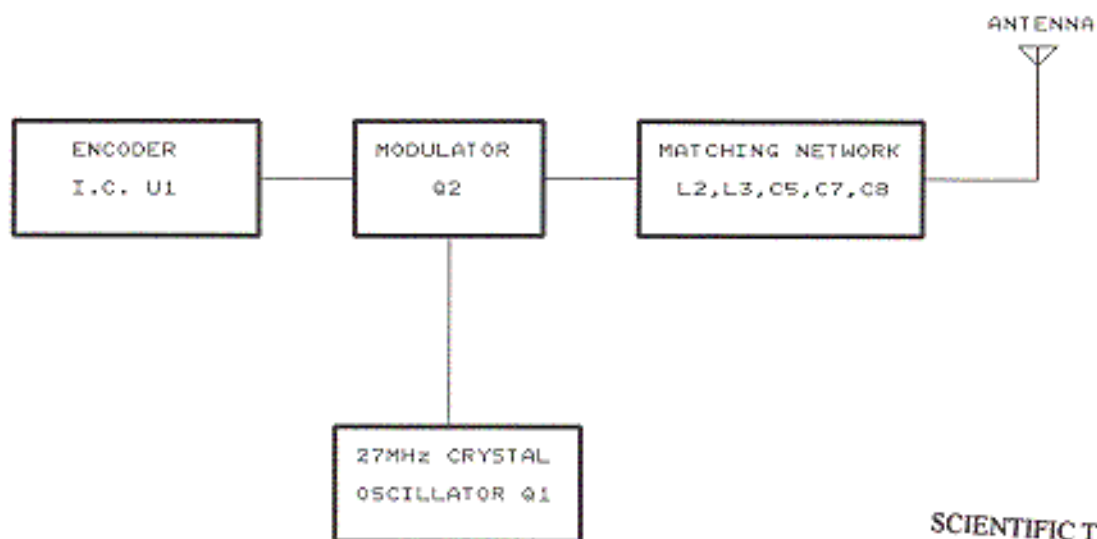

# BLOCK DIAGRAM

SCIENTIFIC TOYS, LTD.  
FCC ID: BY3E888  
EXHIBIT #: 3

SCIENTIFIC TOYS, LTD.

Title: TRAIN SET 27MHz TRANSMITTER	
Drawn By: HM	Date: MAR 19, 1999
File No. FCC NT36911BD. OR	Remark: FCC# BY3E888