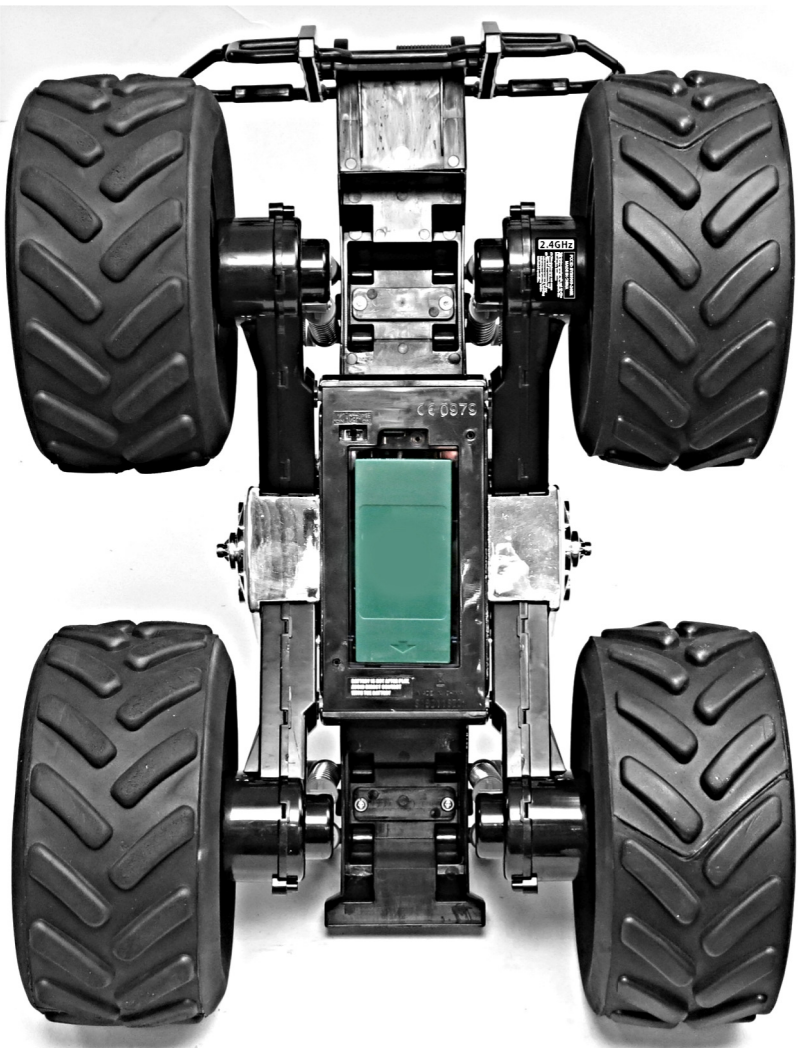

#99078 Monster Truck FCC ID: BY39909-24GR

2.4GHZ
FCC ID: BY39909-24GR
MADE IN CHINA
This device complies with part 15 of the FCC Rules. Operation is subject to the following two conditions:
(1) This device may not cause harmful interference, and
(2) This device must accept any interference received, including interference that may cause undesired operation.

100% 37mm x 24mm

2.4GHZ
FCC ID: BY39909-24GR
MADE IN CHINA
This device complies with part 15 of the FCC Rules. Operation is subject to the following two conditions:
(1) This device may not cause harmful interference, and
(2) This device must accept any interference received, including interference that may cause undesired operation.