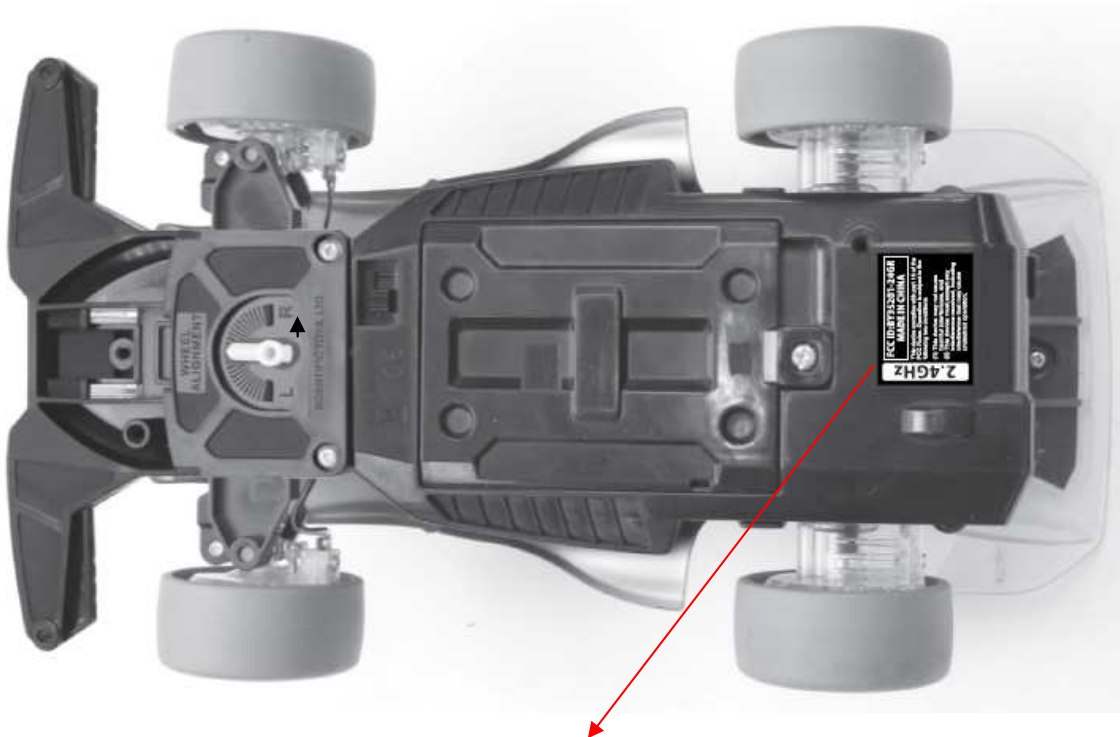

Label Artwork and Location

2.4GHZ	FCC ID:BY35201-24GR MADE IN CHINA
	<p>This device complies with part 15 of the FCC Rules. Operation is subject to the following two conditions:</p> <ul style="list-style-type: none">(1) This device may not cause harmful interference, and(2) This device must accept any interference received, including interference that may cause undesired operation.

SIZE: 25mm (W) x 18mm (H)