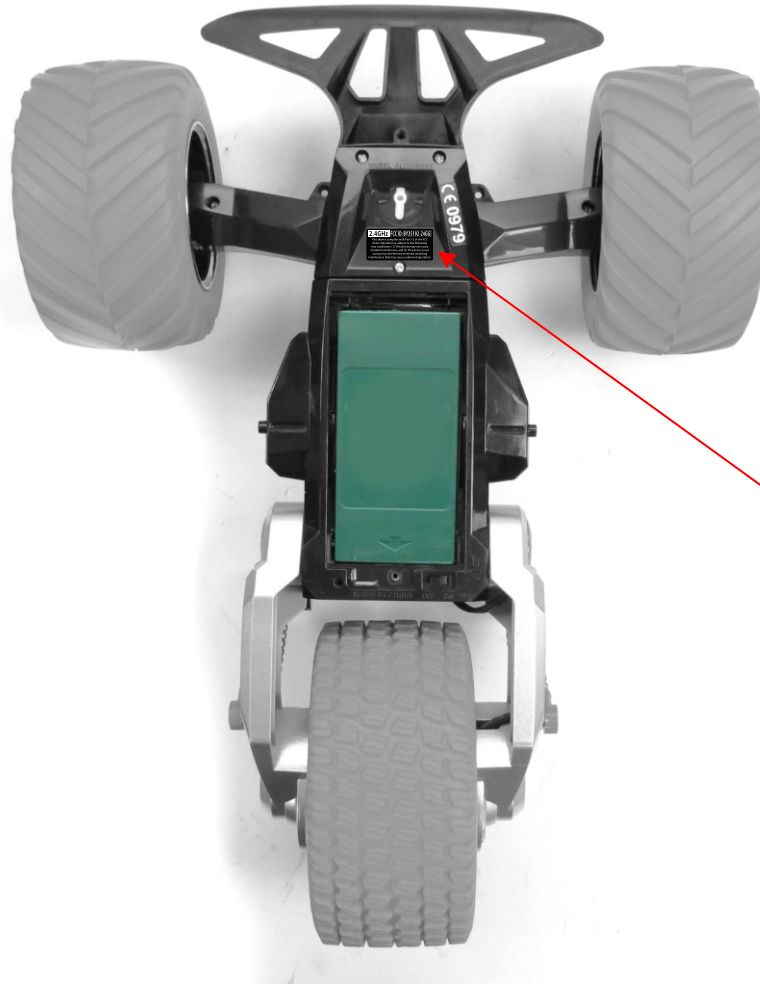

#97139 FCC ID: BY35102-24GG

100% 30mm x 15mm

2.4GHz FCC ID: BY35102-24GG
This device complies with Part 15 of the FCC Rules. Operation is subject to the following two conditions: (1) This device may not cause harmful interference, and (2) This device must accept any interference received, including interference that may cause undesired operation.

200%