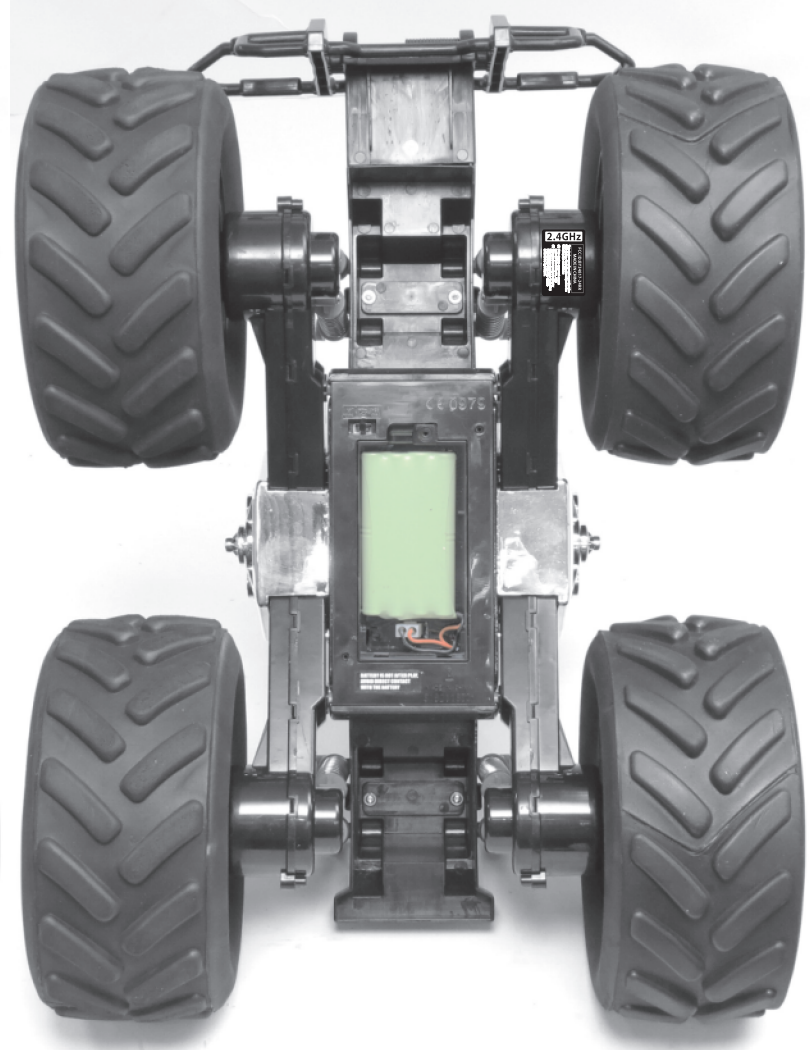

#97157(BLGRW2400P)---RADIO CONTROL 2.4G 1:8 STORM CRUSHER

FCC ID:BY34817-24RR

2.4GHZ
FCC ID:BY34817-24RR
MADE IN CHINA
This device complies with part 15 of the FCC Rules. Operation is subject to the following two conditions:
(1) This device may not cause harmful interference, and
(2) This device must accept any interference received, including interference that may cause undesired operation.

100% 37mm x 24mm

2.4GHZ
FCC ID:BY34817-24RR
MADE IN CHINA
This device complies with part 15 of the FCC Rules. Operation is subject to the following two conditions:
(1) This device may not cause harmful interference, and
(2) This device must accept any interference received, including interference that may cause undesired operation.