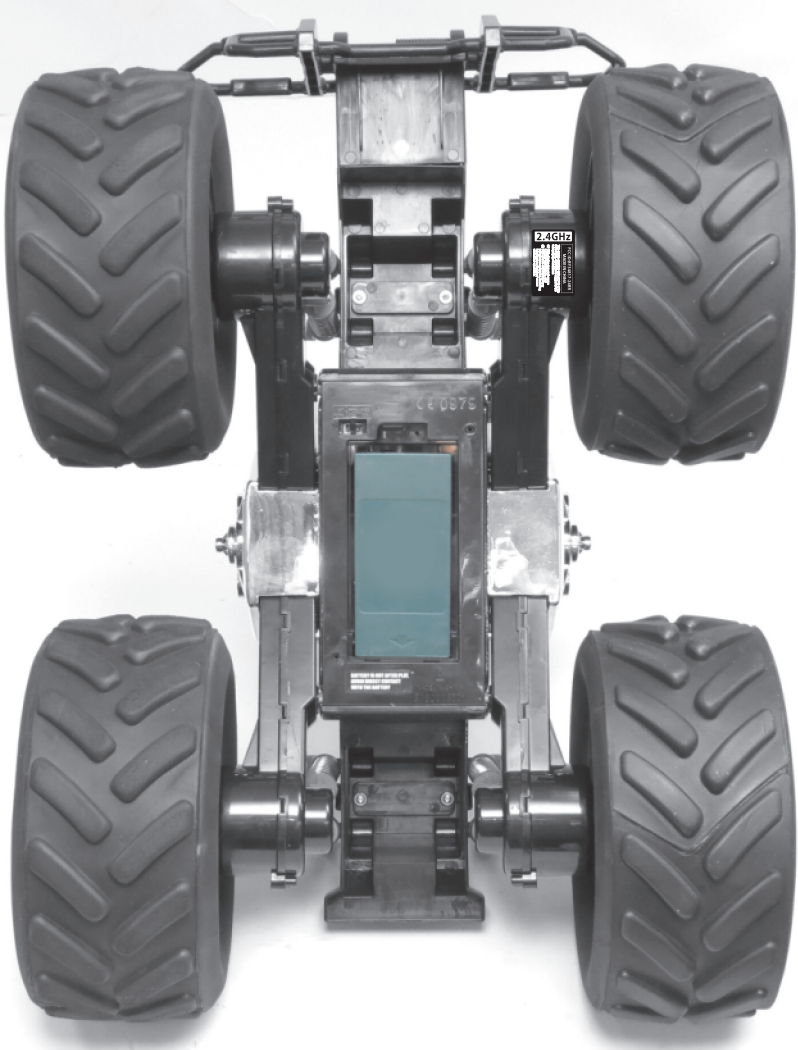

#97157(BLGRW2400P)---RADIO CONTROL 2.4G 1:8 STORM CRUSHER

FCC ID:BY34817-24RR

2.4GHZ
FCC ID:BY34817-24RR
MADE IN CHINA
This device complies with part 15 of the FCC Rules. Operation is subject to the following two conditions:
(1) This device may not cause harmful interference, and
(2) This device must accept any interference received, including interference that may cause undesired operation.

100% 37mm x 24mm

2.4GHZ
FCC ID:BY34817-24RR
MADE IN CHINA
This device complies with part 15 of the FCC Rules. Operation is subject to the following two conditions:
(1) This device may not cause harmful interference, and
(2) This device must accept any interference received, including interference that may cause undesired operation.