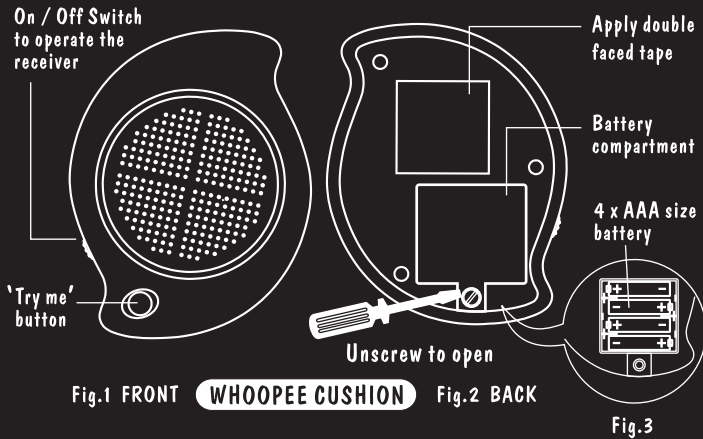

PLEASE REMOVE ALL PACKAGING ATTACHMENTS
BEFORE GIVING THIS TOY TO YOUR CHILD

ELECTRONIC WHOOPEE CUSHION