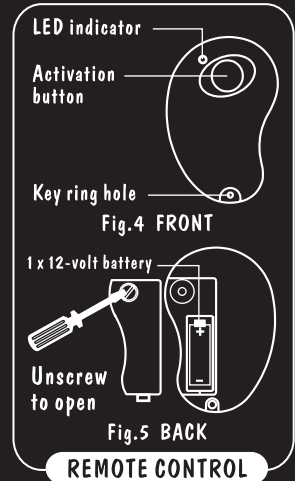

PLEASE REMOVE ALL PACKAGING ATTACHMENTS
BEFORE GIVING THIS TOY TO YOUR CHILD

ELECTRONIC WHOOPEE CUSHION