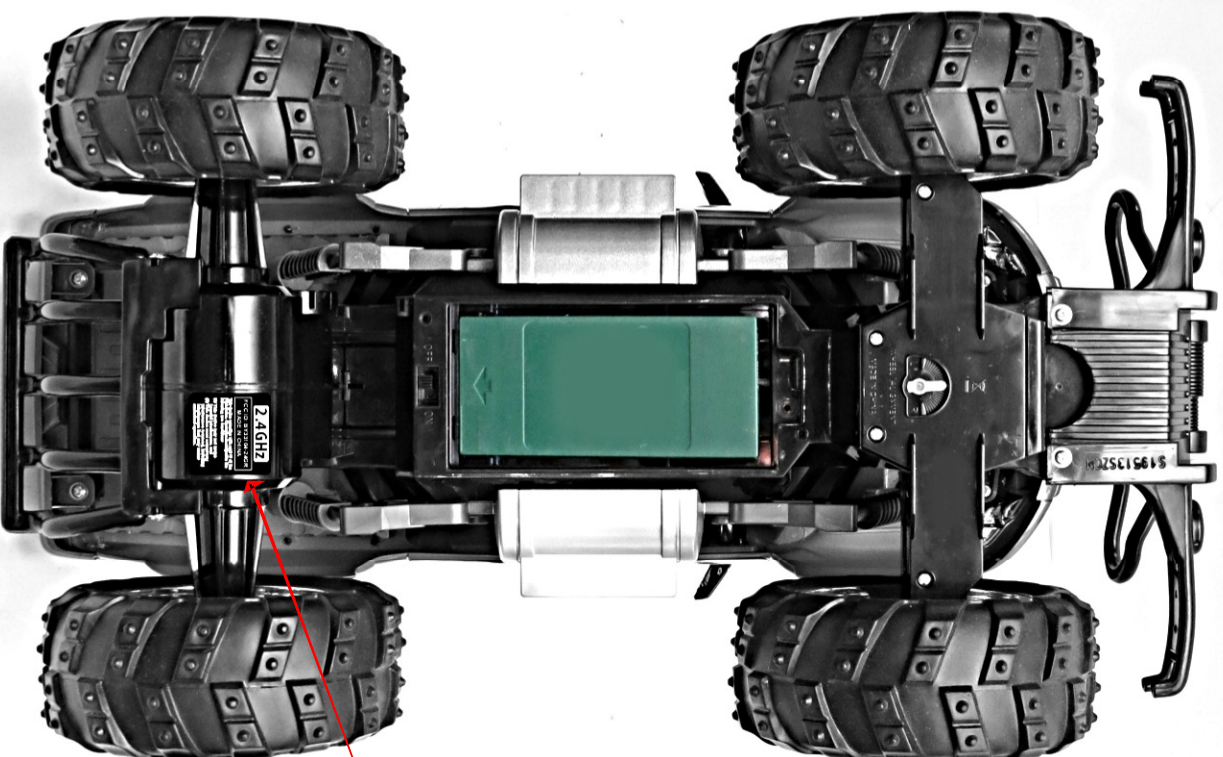

#99055 1:10 Truck FCC ID: BY33104-24GR

2.4GHZ
FCC ID: BY33104-24GR
MADE IN CHINA

This device complies with part 15 of the FCC Rules. Operation is subject to the following two conditions:
(1) This device may not cause harmful interference, and
(2) This device must accept any interference that may cause undesired operation.

100% 30mm x 30mm

2.4GHZ

FCC ID: BY33104-24GR
MADE IN CHINA

This device complies with part 15 of the FCC Rules. Operation is subject to the following two conditions:
(1) This device may not cause harmful interference, and
(2) This device must accept any interference that may cause undesired operation.