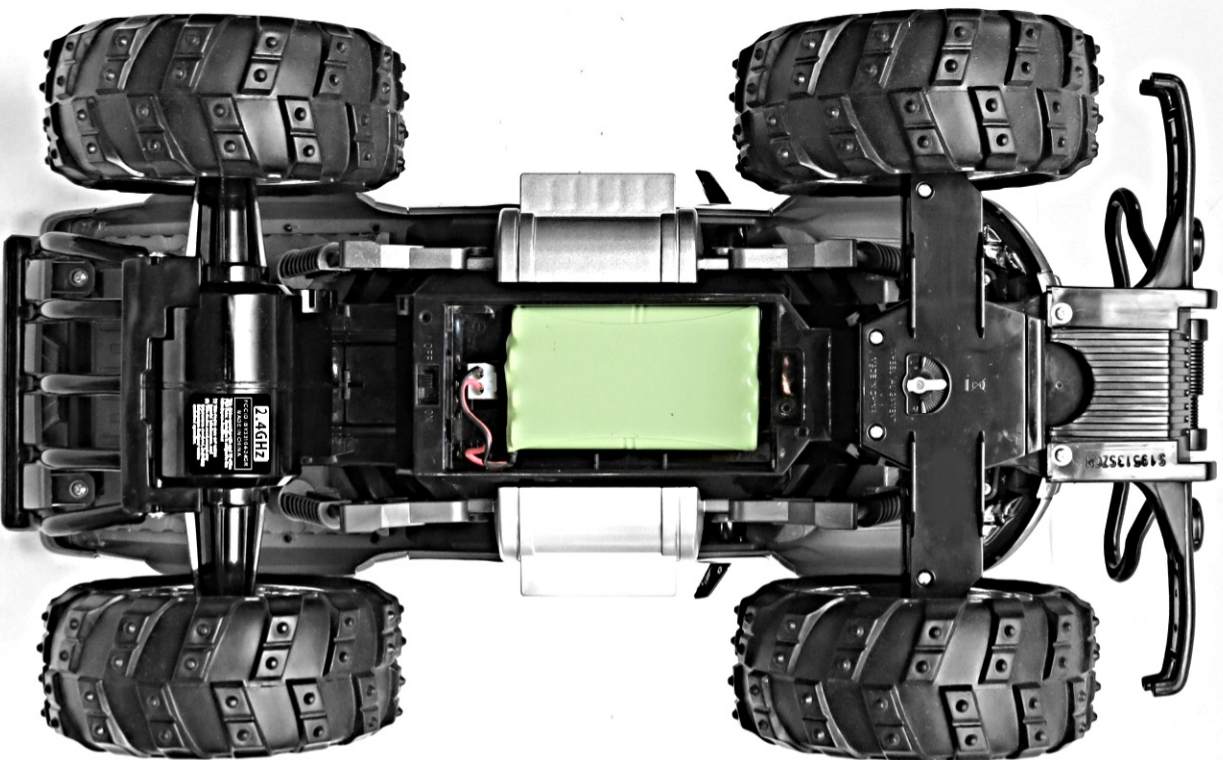

#99055 1:10 Truck FCC ID: BY33104-24GR

2.4GHZ
FCC ID: BY33104-24GR
MADE IN CHINA

This device complies with part 15 of the FCC Rules. Operation is subject to the following two conditions:
(1) This device may not cause harmful interference, and
(2) This device must accept any interference that may cause undesired operation.

100% 30mm x 30mm

2.4GHZ

FCC ID: BY33104-24GR
MADE IN CHINA

This device complies with part 15 of the FCC Rules. Operation is subject to the following two conditions:
(1) This device may not cause harmful interference, and
(2) This device must accept any interference that may cause undesired operation.