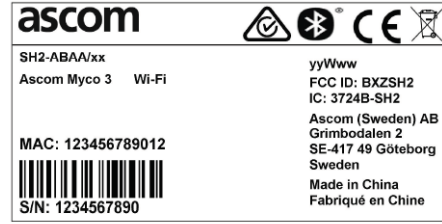

Label & Location

Label type: Product label
Total size: 55.9 x 65.1 mm

Label type: Box label
Total size: 70 x 30 mm