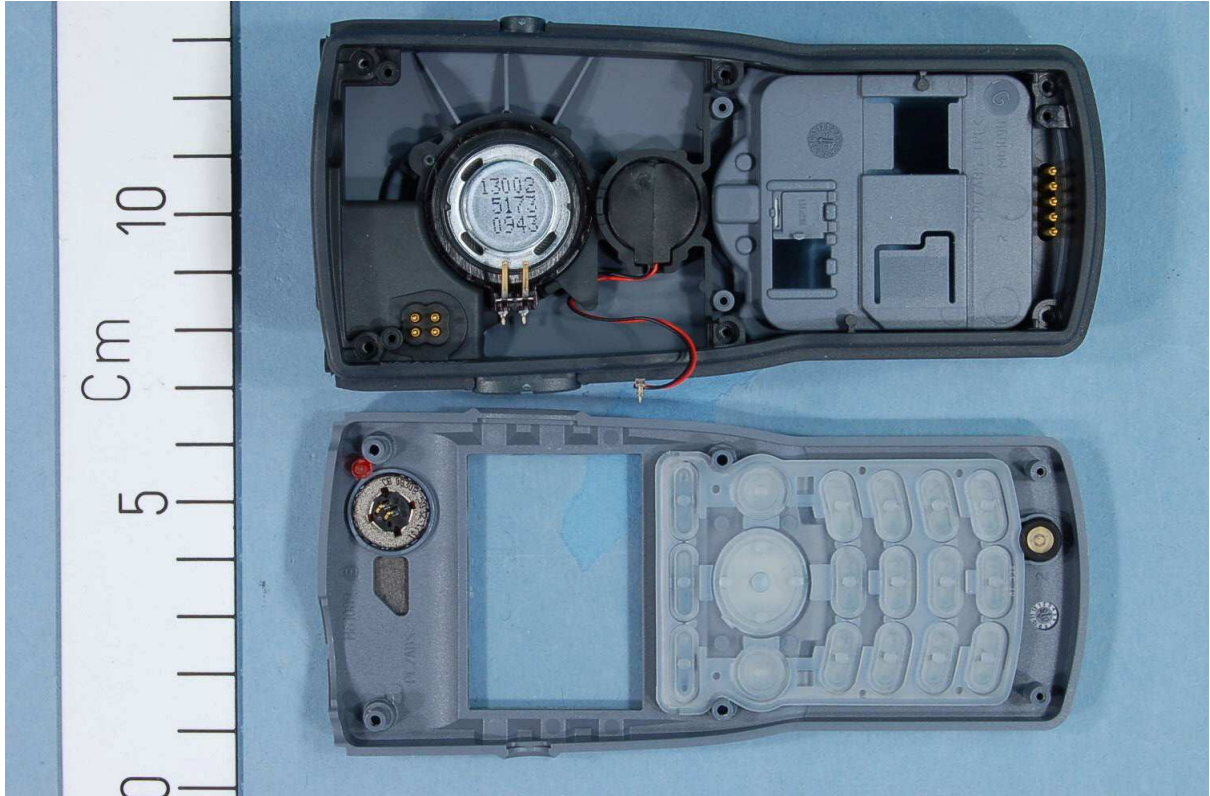

PHOTOS OF THE EUT - ASCOM RAID2 DECT HANDSET

ASCOM RAID2

ASCOM RAID2

ASCOM RAID2

ASCOM RAID2

ASCOM RAID2

PHOTOS OF ACCESSORIES

Desktop Charger