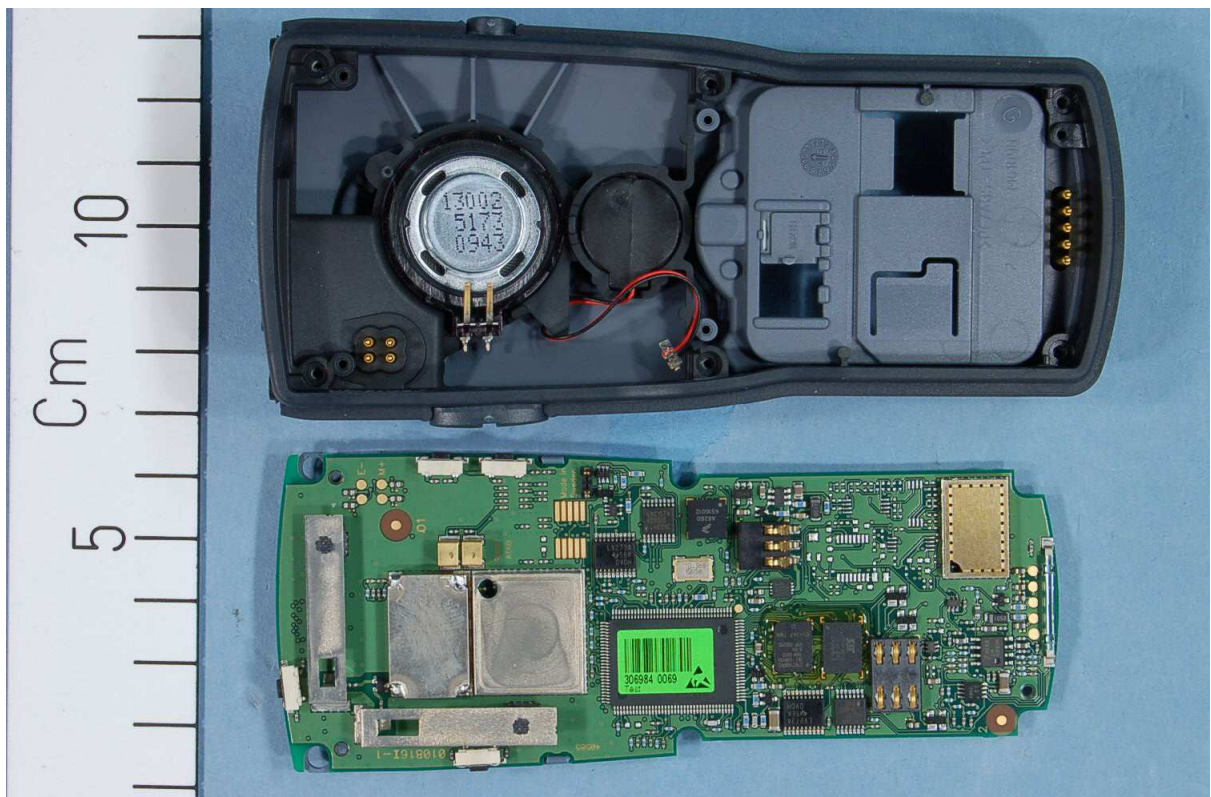

PHOTOS OF THE EUT - ASCOM RAID2 DECT HANDSET

ASCOM RAID2

ASCOM RAID2

ASCOM RAID2

ASCOM RAID2

ASCOM RAID2

PHOTOS OF ACCESSORIES

Desktop Charger