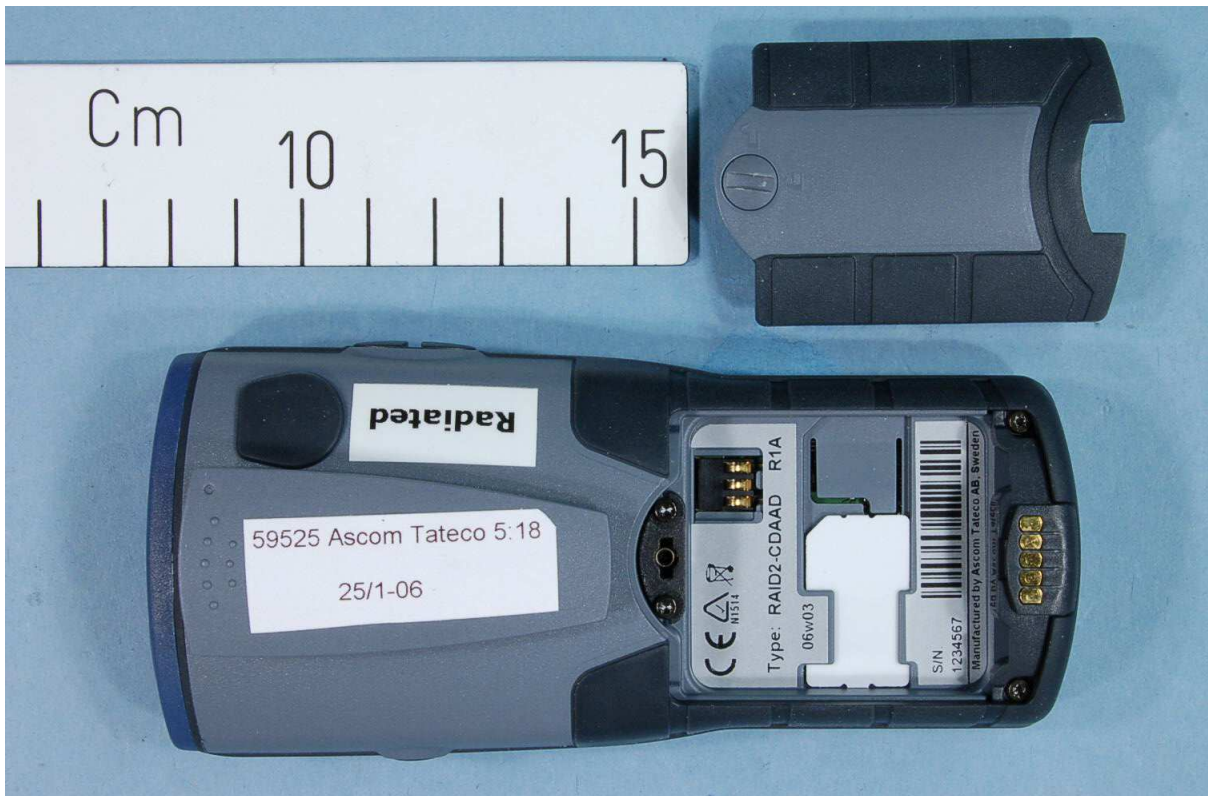

PHOTOS OF THE EUT - ASCOM RAID2 DECT HANDSET

ASCOM RAID2

ASCOM RAID2

ASCOM RAID2

ASCOM RAID2

ASCOM RAID2

PHOTOS OF ACCESSORIES

Desktop Charger