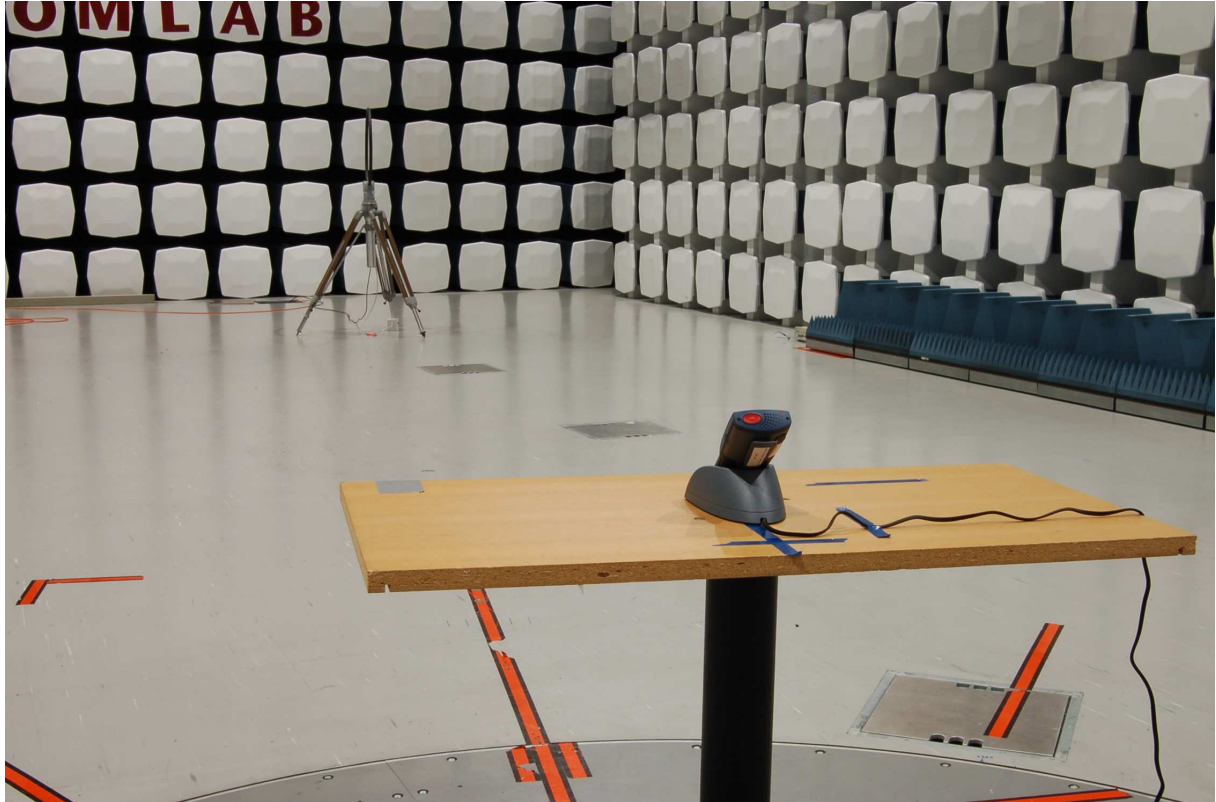

PHOTOS OF TEST SET-UP

ASCOM RAID2 - Radiated emission 9 kHz – 30 MHz

ASCOM RAID2 - Radiated emission 30 - 200 MHz

ASCOM RAID2 - Radiated emissions 1 GHz – 8.5 GHz

ASCOM RAID2 – Power line Conducted Emissions Test