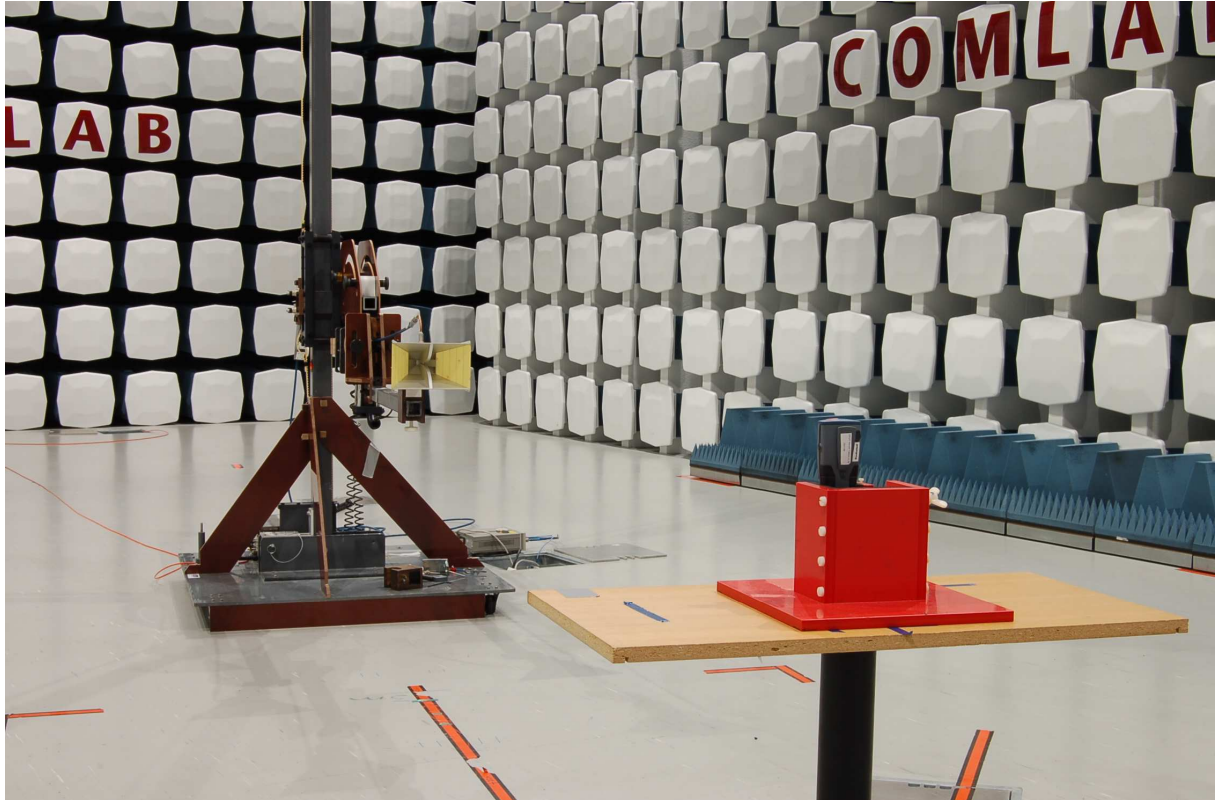

PHOTOS OF TEST SET-UP

ASCOM RAID2 - Radiated emission 9 kHz – 30 MHz

ASCOM RAID2 - Radiated emission 30 - 200 MHz

ASCOM RAID2 - Radiated emissions 1 GHz – 8.5 GHz

ASCOM RAID2 – Power line Conducted Emissions Test