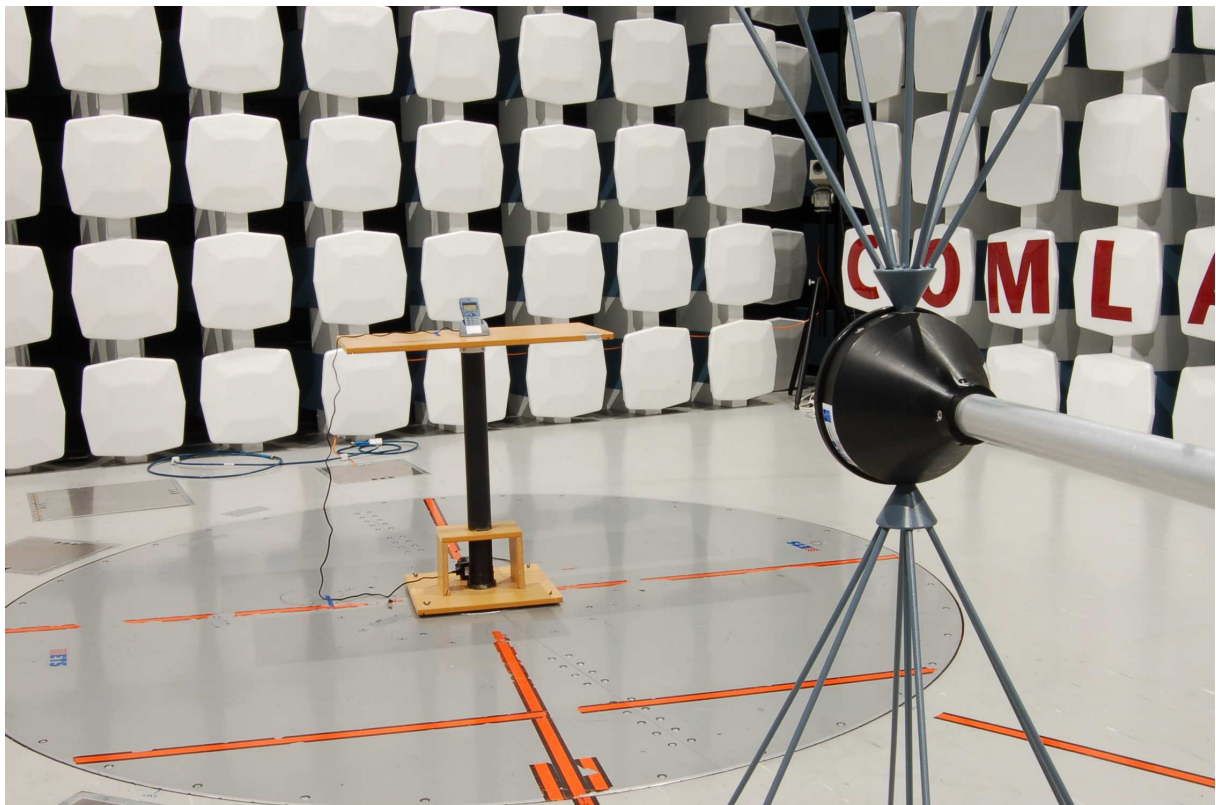

PHOTOS OF TEST SET-UP

ASCOM RAID2 - Radiated emission 9 kHz – 30 MHz

ASCOM RAID2 - Radiated emission 30 - 200 MHz

ASCOM RAID2 - Radiated emissions 1 GHz – 8.5 GHz

ASCOM RAID2 – Power line Conducted Emissions Test