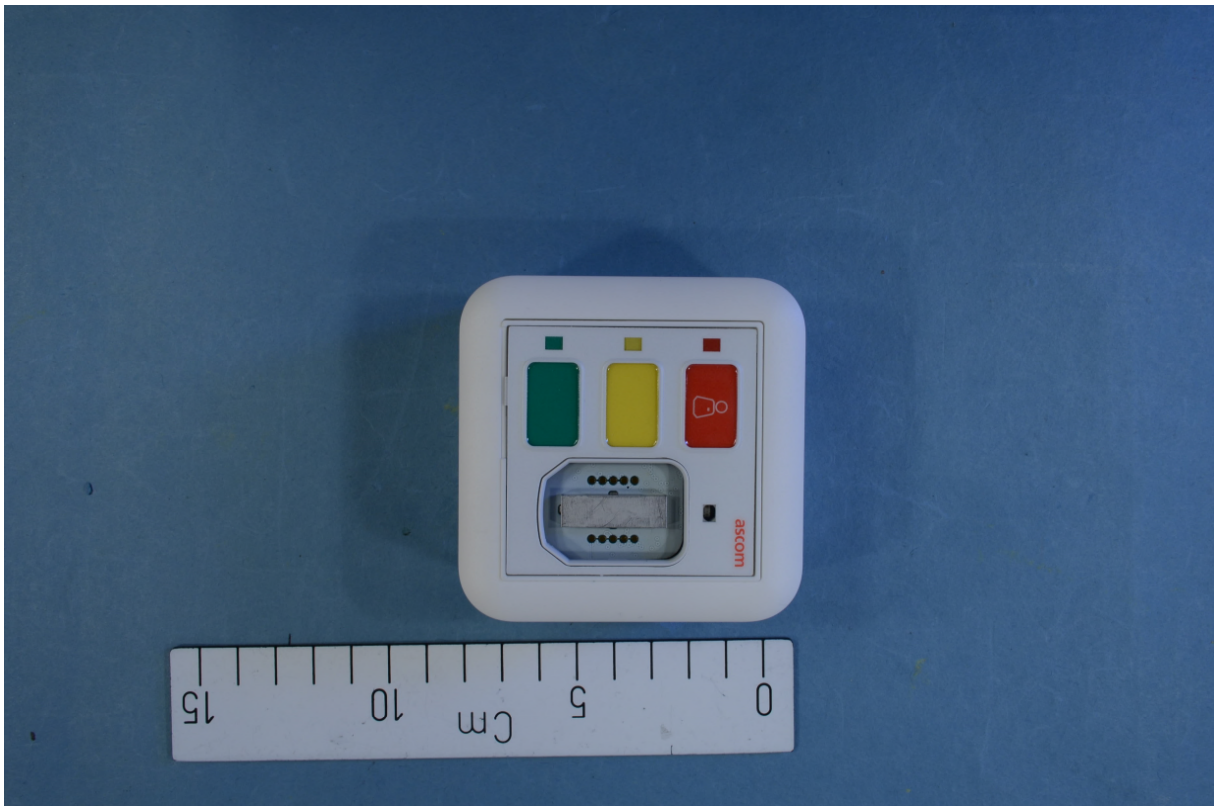

EXTERNAL PHOTOS – NUWBM3

Top view

Bottom view

Side view

Accessories for testing:

FL connector to SMA for conducted radio measurements

AC/DC adapter

Battery pack