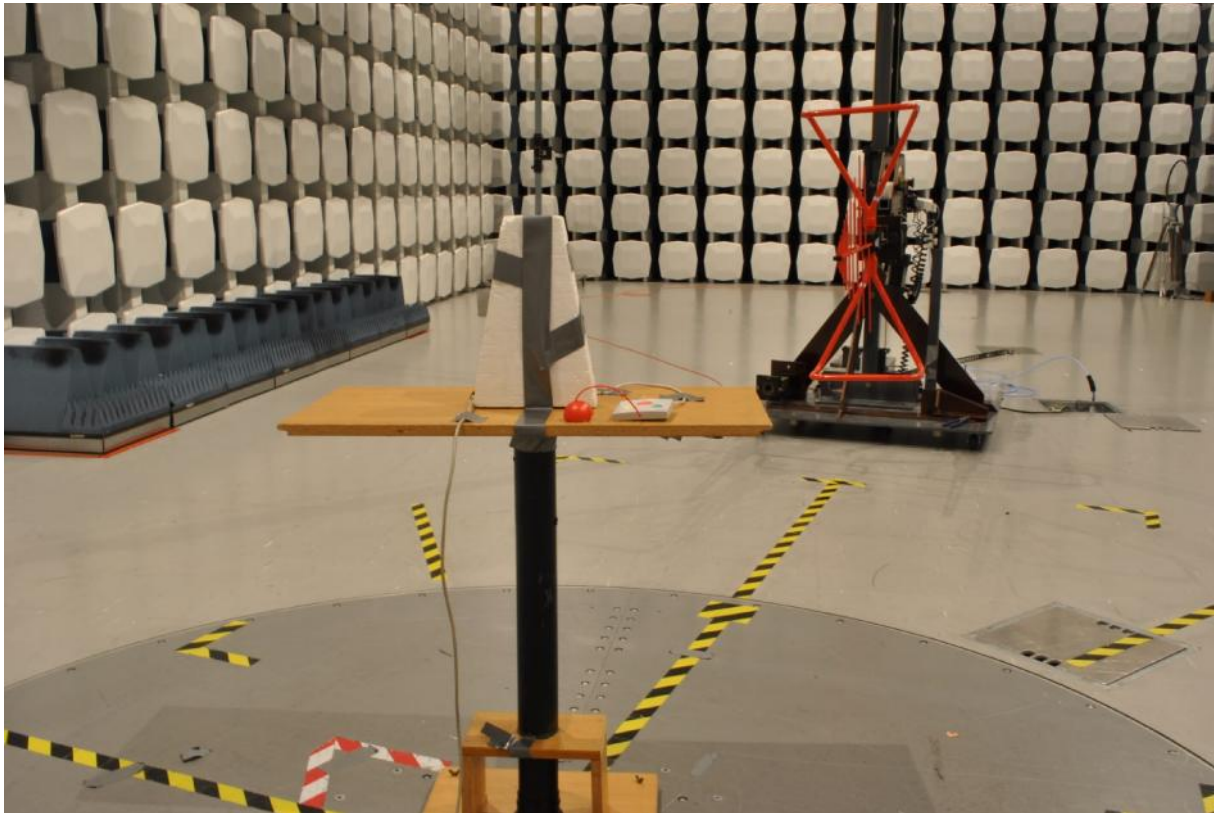

PHOTOS OF TEST SET-UP - NIRD

XZ plane - Radiated Emissions

Radiated emissions - < 30MHz, 10 meter

Radiated Emissions 30 - 1000 MHz, 3 meter

24Vdc Conducted emissions 150kHz - 30MHz