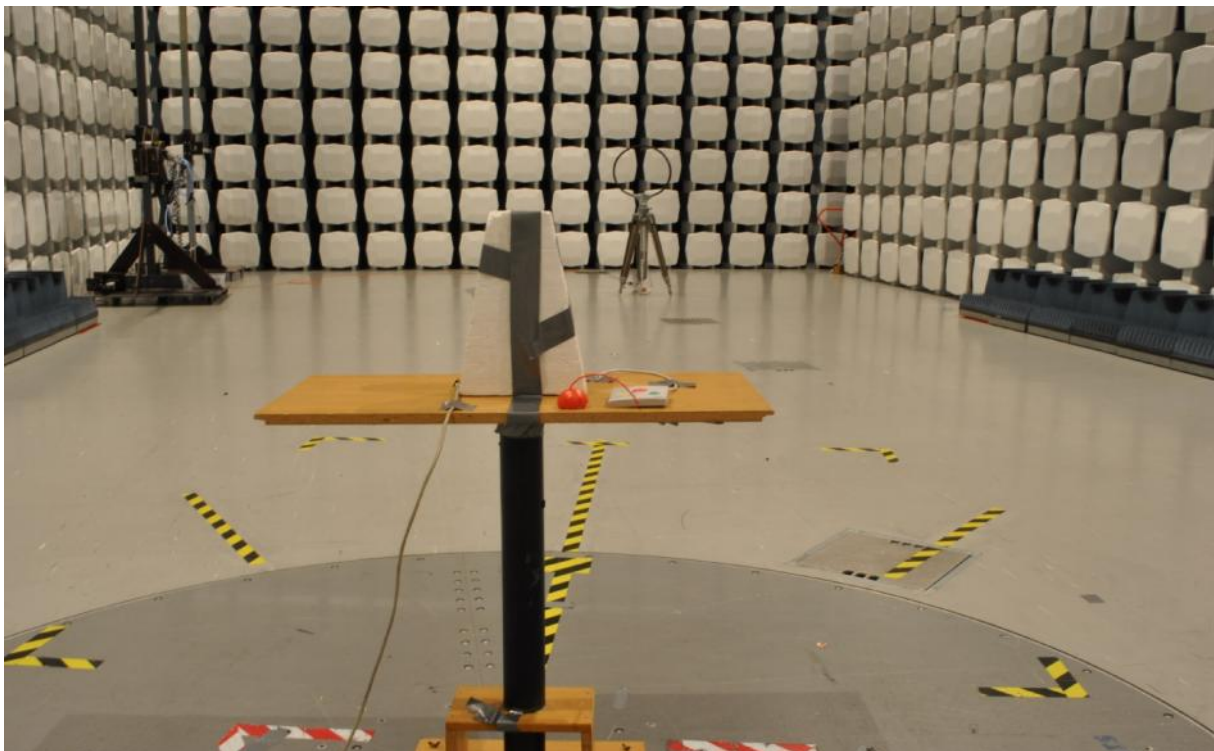

PHOTOS OF TEST SET-UP - NIRD

XZ plane - Radiated Emissions

Radiated emissions - < 30MHz, 10 meter

Radiated Emissions 30 - 1000 MHz, 3 meter

24Vdc Conducted emissions 150kHz - 30MHz