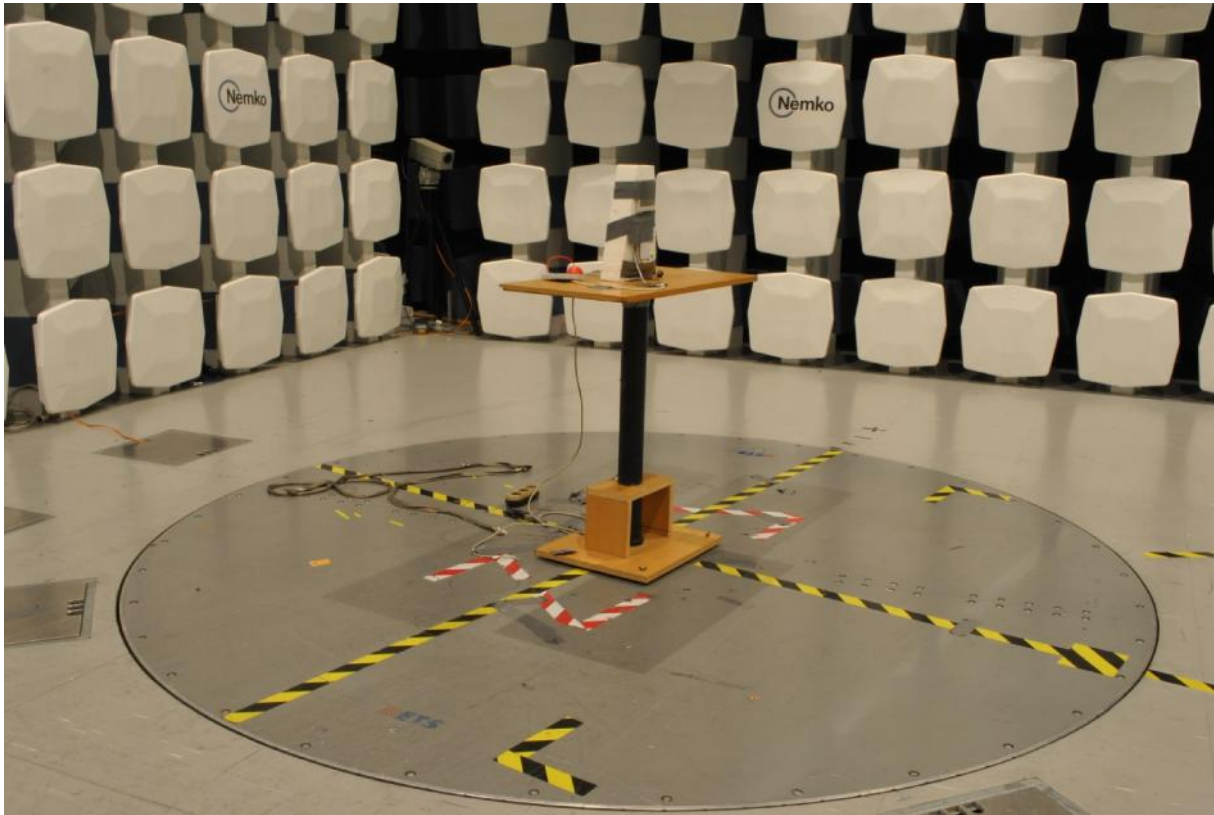

PHOTOS OF TEST SET-UP - NIRD

XZ plane - Radiated Emissions

Radiated emissions - < 30MHz, 10 meter

Radiated Emissions 30 - 1000 MHz, 3 meter

24Vdc Conducted emissions 150kHz - 30MHz