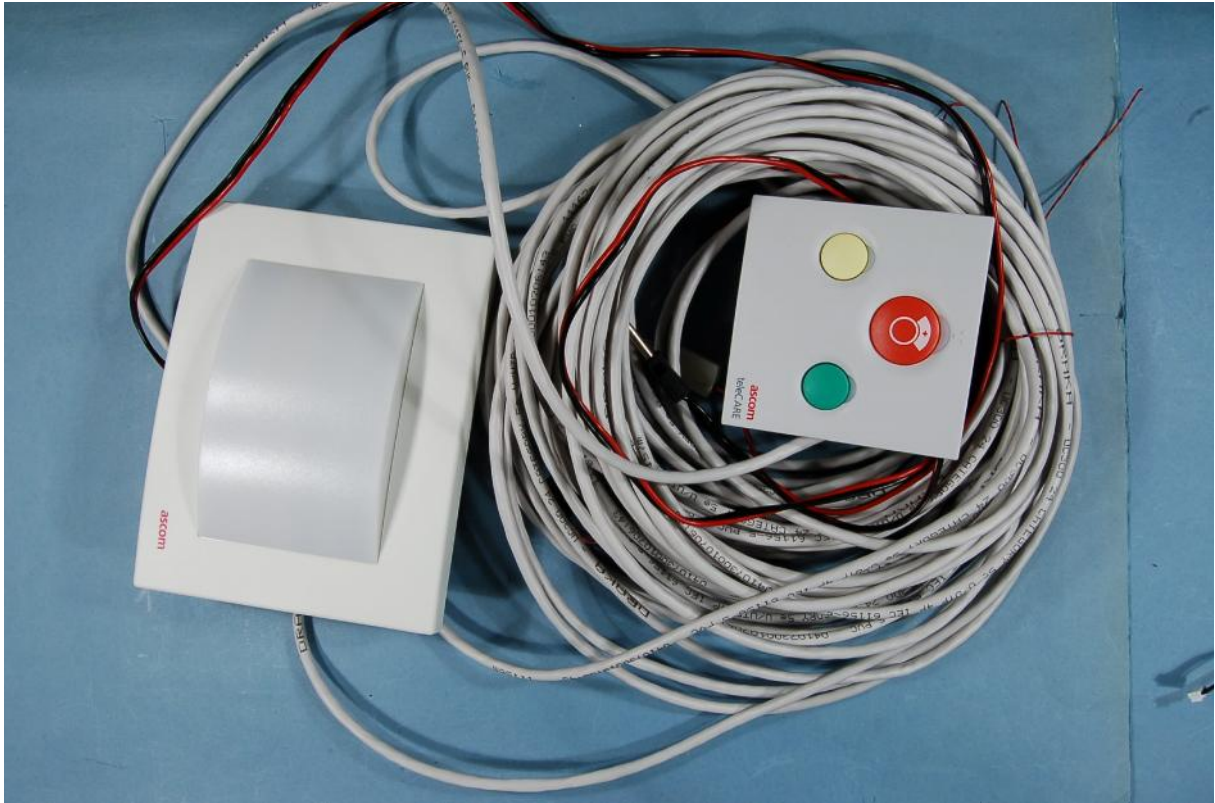

## AUXILIARY UNITS

Auxiliary unit - NISP(speaker module)

Auxiliary unit – NIPC(Passive pull cord)

Auxiliary units- NIRC3(Room Controller) & NIDM(Door Side unit)