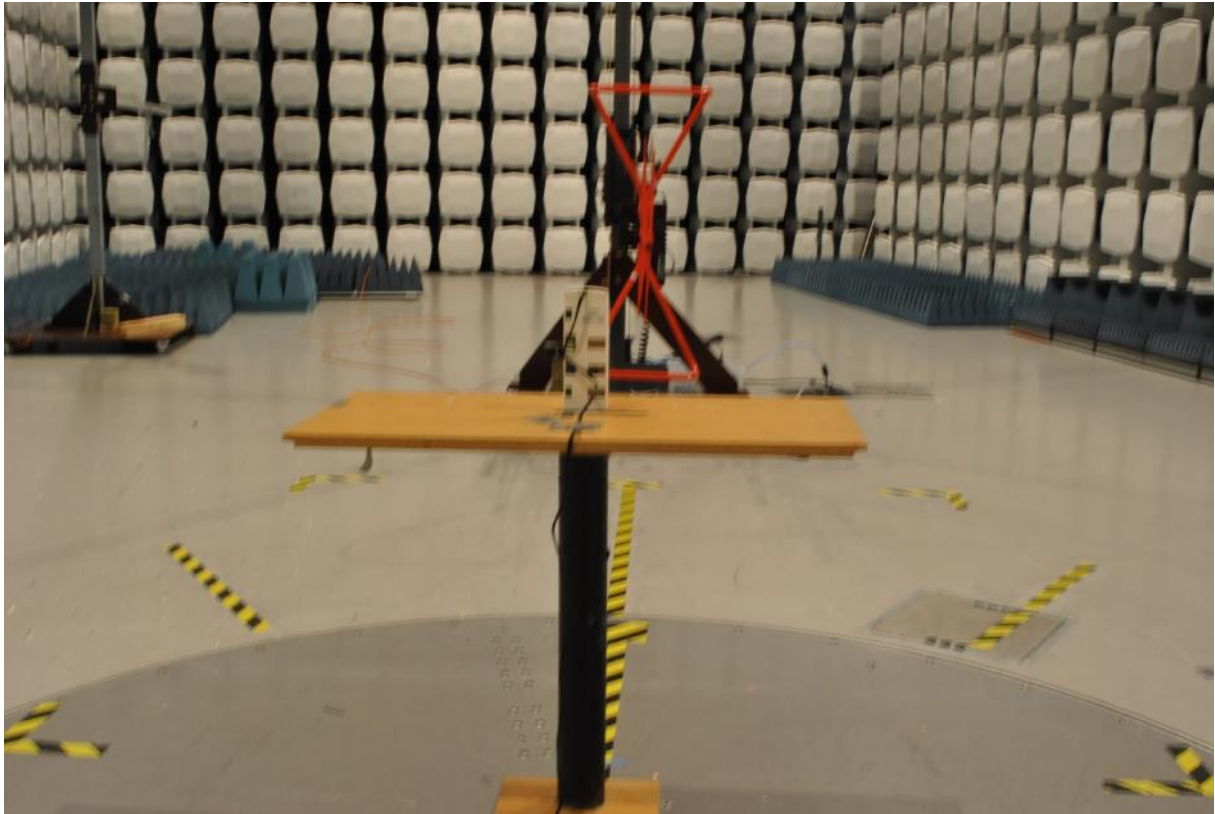

## PHOTOS OF TEST SET-UP - NILF

Radiated emissions - < 30MHz, 10 meter

**Radiated Emissions 30 - 1000 MHz, 3 meter**

**Radiated emissions**

**Conducted emissions – AC mains- 120V/60Hz**