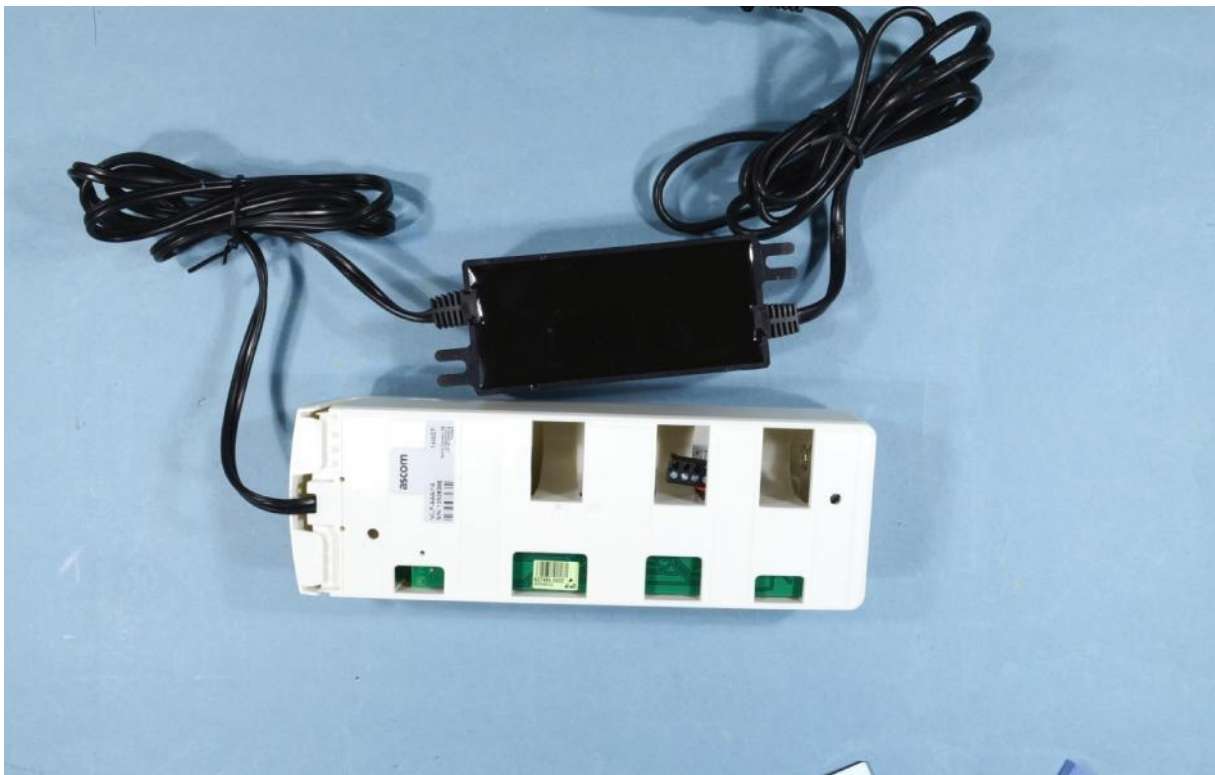

EXTERNAL PHOTOS – NILF

NILF – View from above and bottom

NILF - Label

ascom
CE

NILF-AAA/1A
S/N:xxxxxx
Made in Sweden
Fabriqué en La Suède

12W12
Ascom (Sweden) AB
Grimbodalen 2
417 49 Göteborg
Sweden

ascom
NILF-AAA/1A
Type:LF Beacon
FCC ID:BXZNILF IC: 3724B-NILF
Emergency Call System Equipment