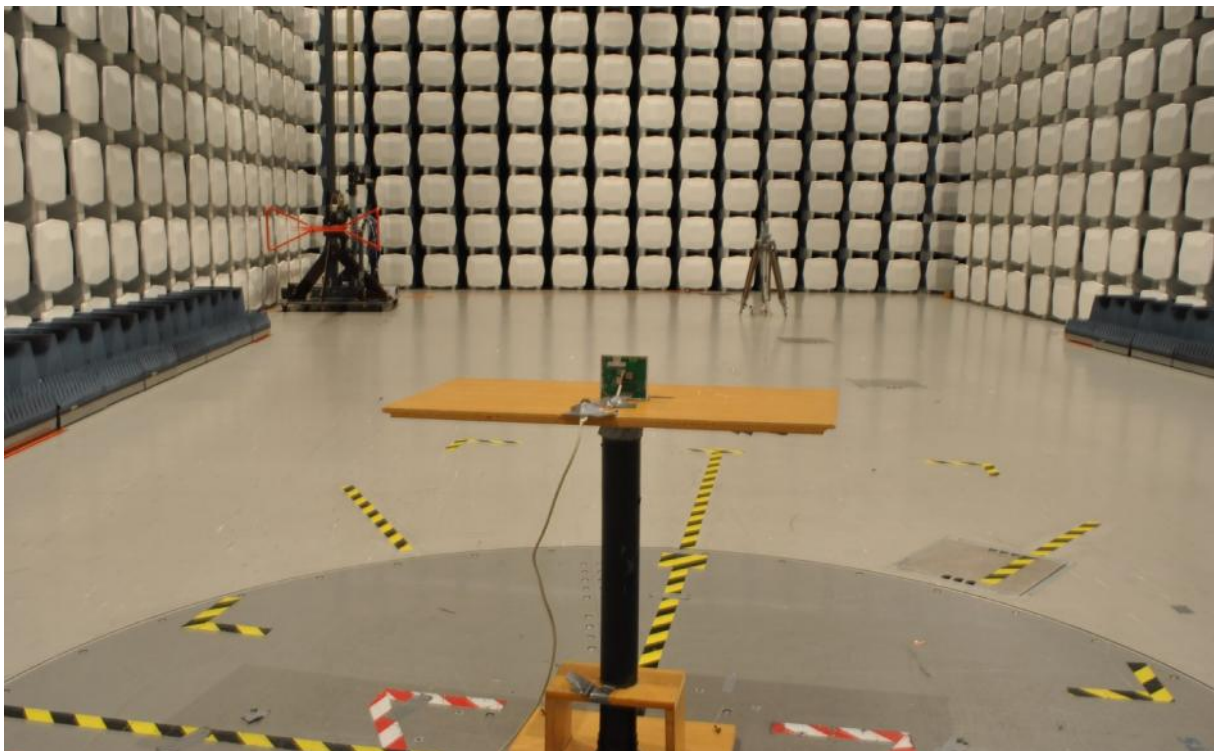

## PHOTOS OF TEST SET-UP

XZ plane - Radiated Emissions

Radiated emissions - < 30MHz, 10 meter

**Radiated Emissions 30 - 1000 MHz, 3 meter**

**24Vdc Conducted emissions 150kHz - 30MHz**