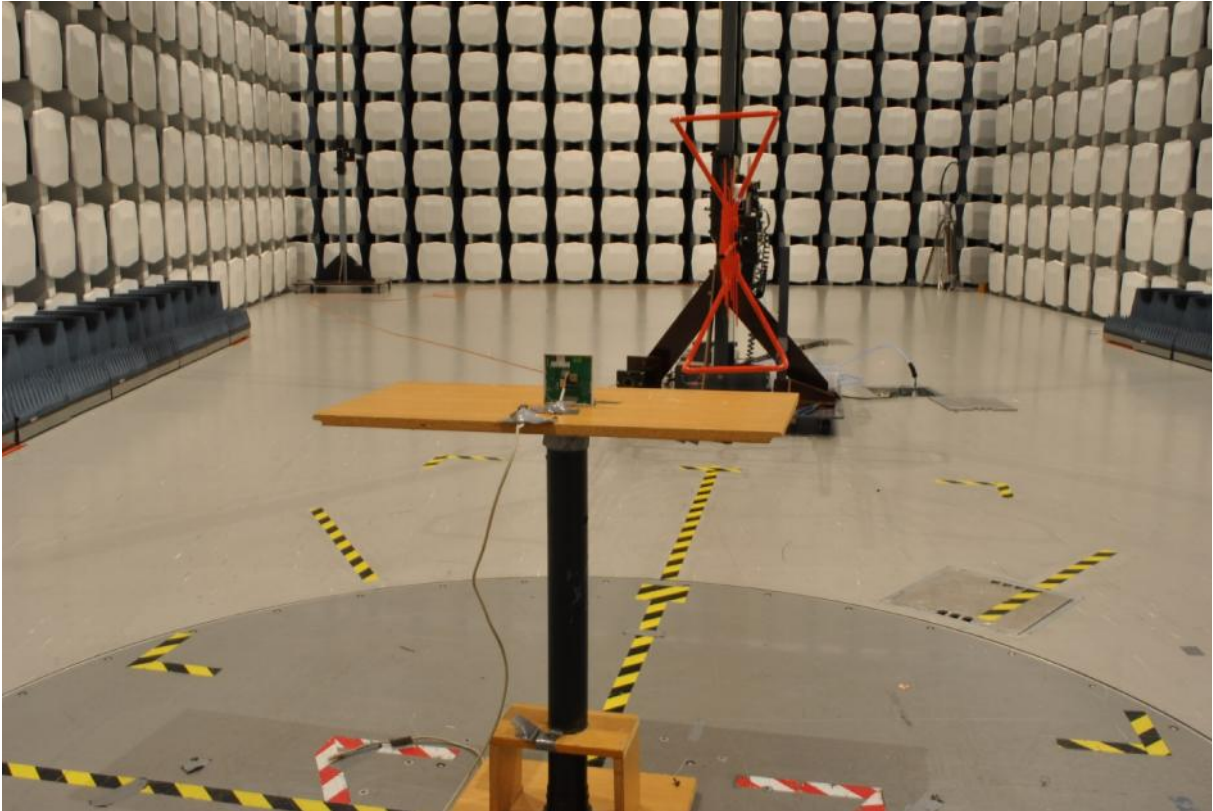

## PHOTOS OF TEST SET-UP

XZ plane - Radiated Emissions

Radiated emissions - < 30MHz, 10 meter

**Radiated Emissions 30 - 1000 MHz, 3 meter**

**24Vdc Conducted emissions 150kHz - 30MHz**