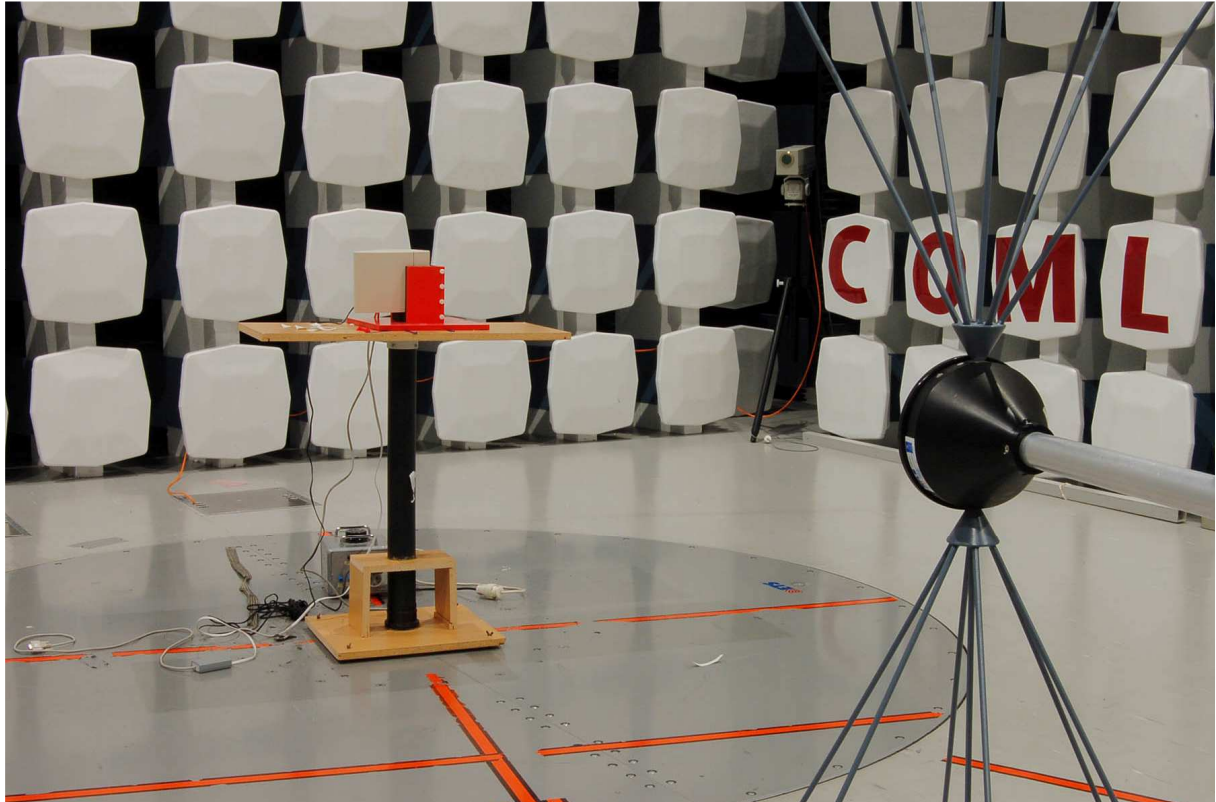

**PHOTOS OF TEST SET-UP**

**ASCOM IPBS1 - Radiated emission 30 - 200 MHz**

**ASCOM IPBS1 - Radiated emissions 1 GHz – 8.5 GHz**

**ASCOM IPBS1 - Radiated emissions 18 – 20 GHz**

**ASCOM IPBS1 – Power line Conducted Emissions Test**