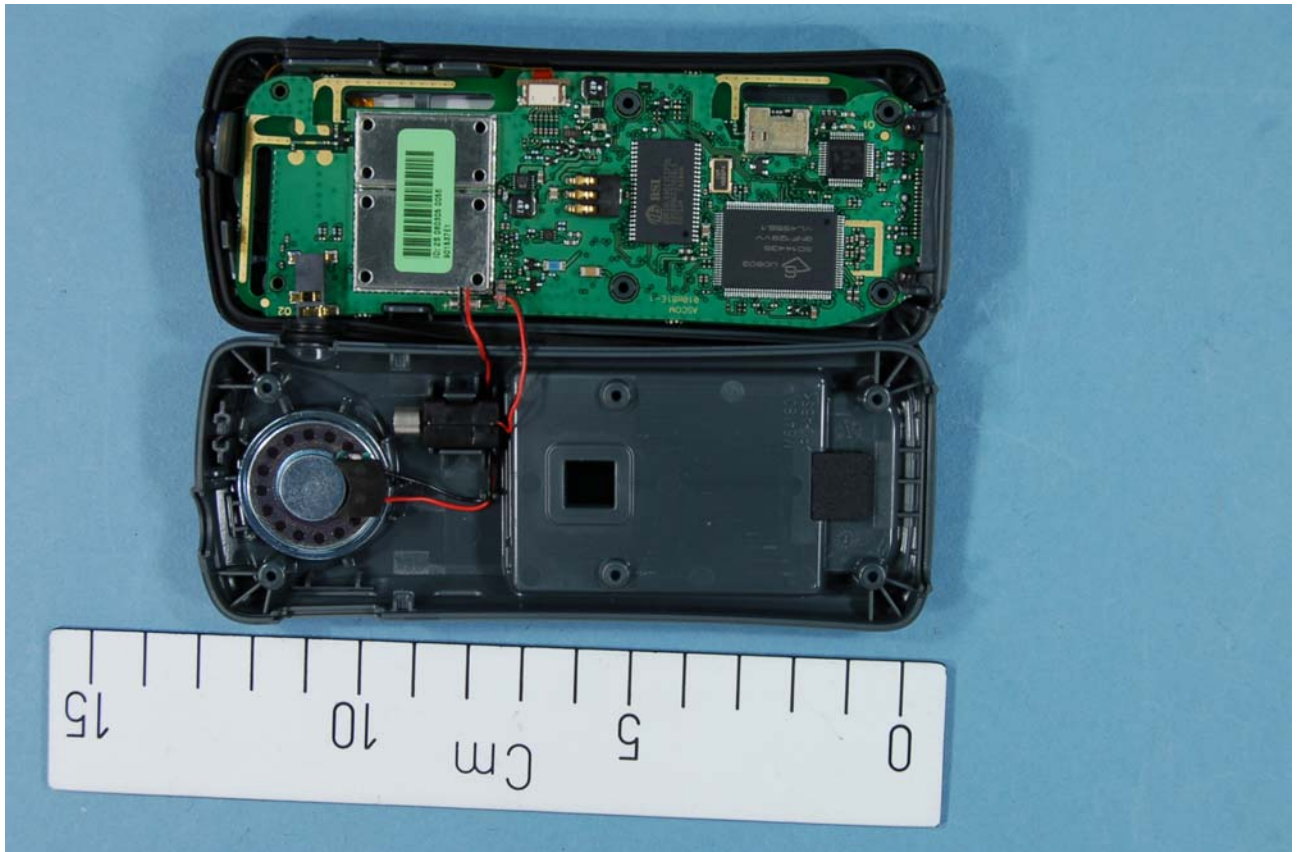

**INTERNAL PHOTOS**

PP – Rear view open

PP – Inside view

Bluetooth Module Photo—With Shields On

Bluetooth Module Internal Photo –With Shields Off