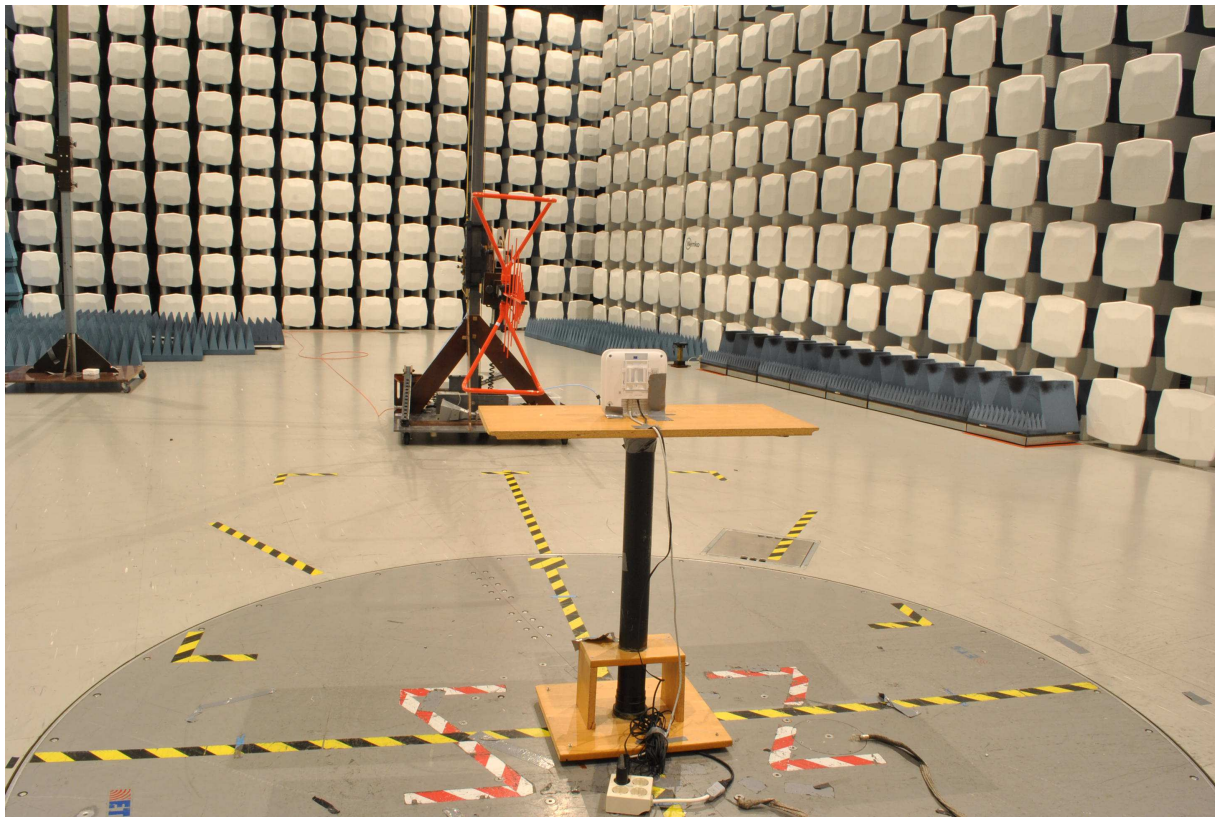

PHOTOS OF TEST SET-UP – Ascom DB1

Radiated Emissions 30 - 200 MHz

Power line Conducted Emissions Test