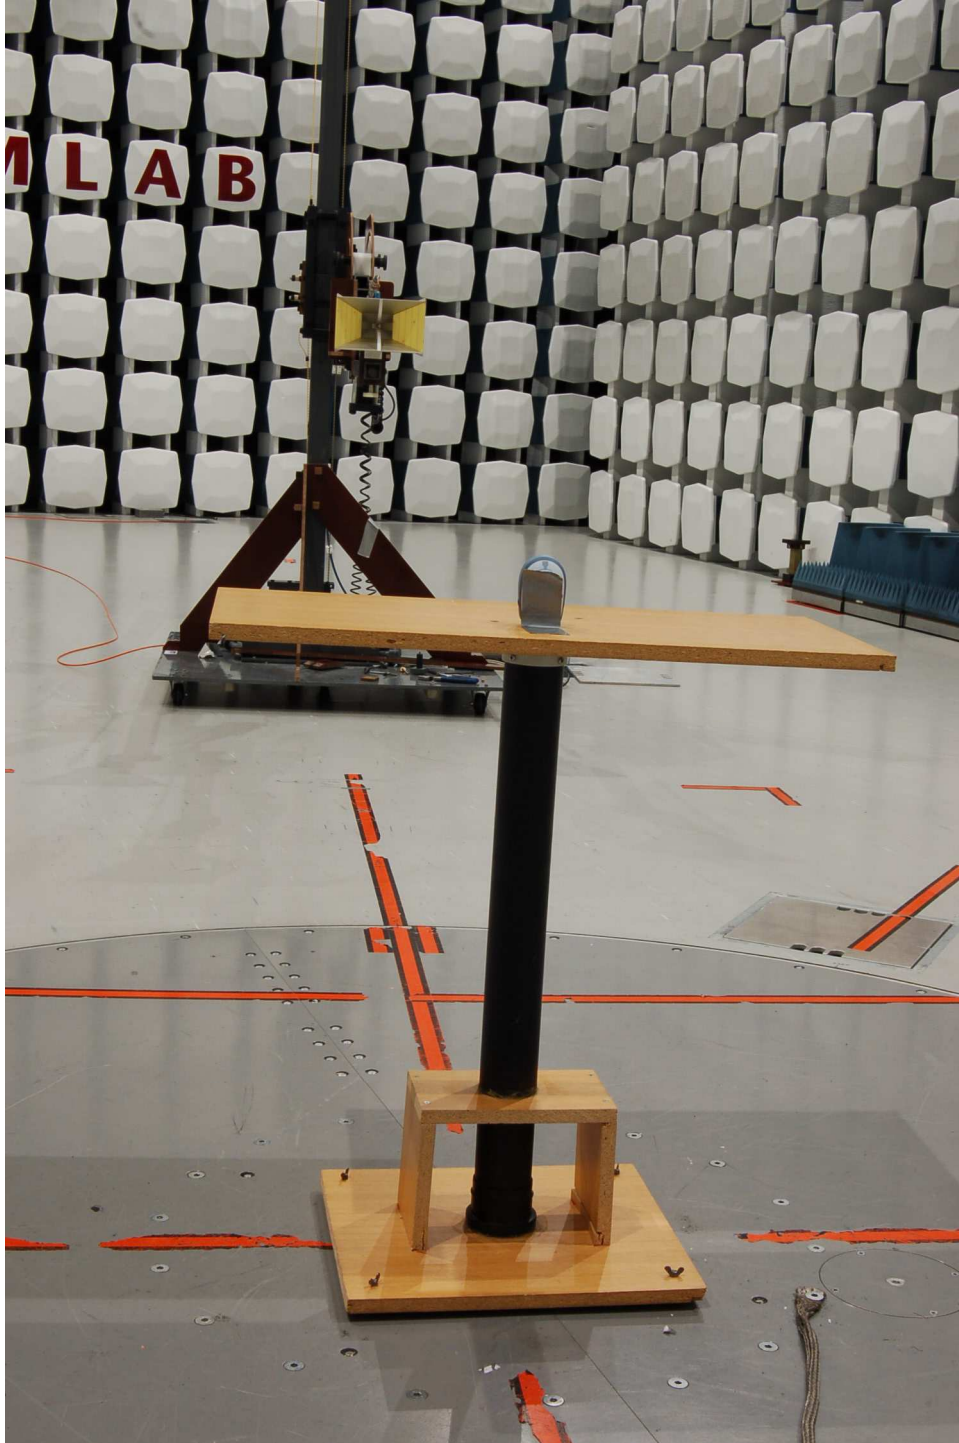

PHOTOS OF TEST SET-UP – ASCOM AMIE

Radiated emissions 1000- 5000 MHz