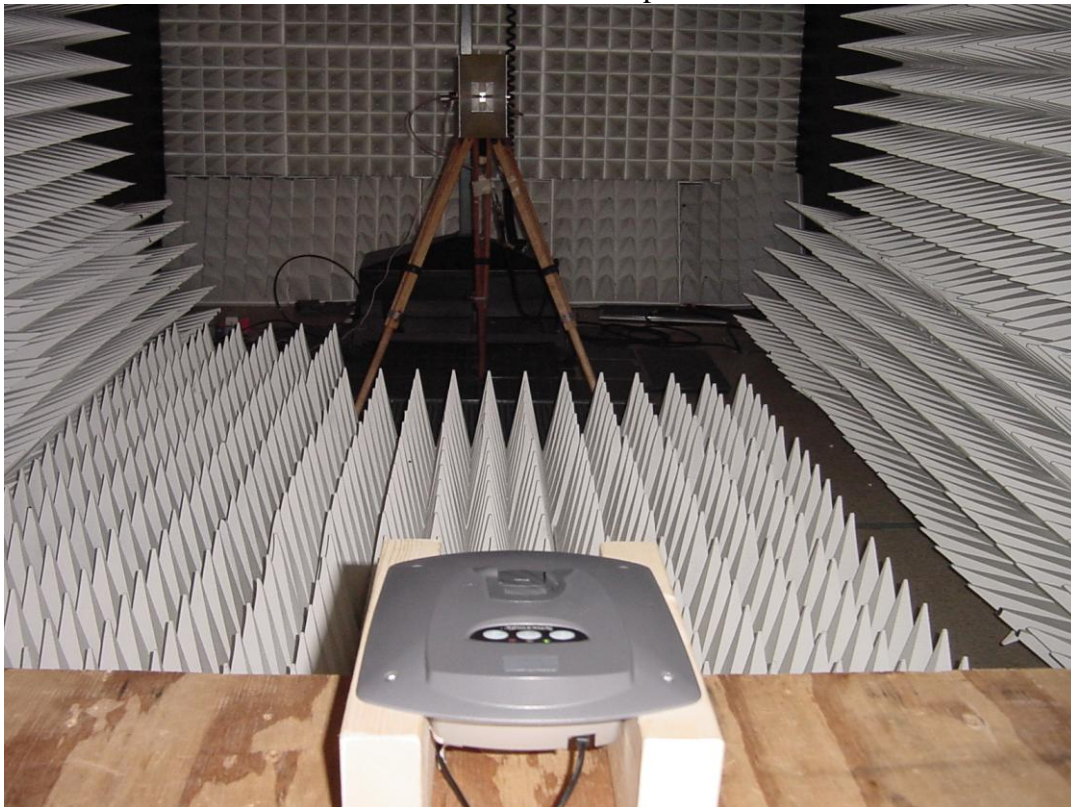

IDX9000 Test Setup Photos

IDX9000 Test Setup Photos – Conducted Emissions

IDX9000 Test Setup Photos

IDX9000 Test Setup Photos – Radiated Emissions. Pre-compliance chamber.

IDX9000 Test Setup Photos

Multiple patch antennas in one package.

IDX9000 Test Setup Photos

Shows alternate RFID antenna position.

IDX9000 Test Setup Photos

Different antenna package.

IDX9000 Test Setup Photos

Single RFID antenna

IDX9000 Test Setup Photos

Different Radio orientation – horizontal and vertical.

IDX9000 Test Setup Photos

IDKM-1000/1010 Loop Antenna test setup

Horizontal EUT IDKM-1010 with embedded Loop Antenna

IDX9000 Test Setup Photos

Grey high pass filter into pre-amp.

Vertical EUT – IDKM-1010 with embedded Loop Antenna