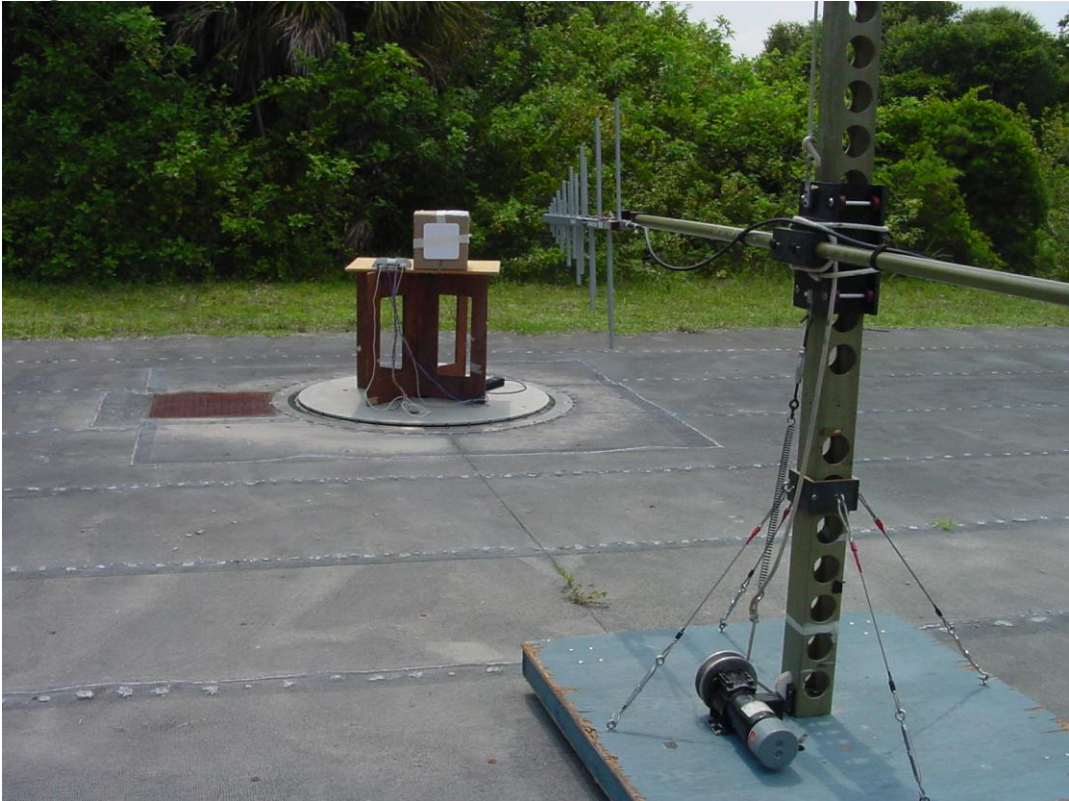

IDX9000 Test Setup Photos

IDX9000 Test Setup Photos – Conducted Emissions

IDX9000 Test Setup Photos

IDX9000 Test Setup Photos – Radiated Emissions. Pre-compliance chamber.

IDX9000 Test Setup Photos

Multiple patch antennas in one package.

IDX9000 Test Setup Photos

Shows alternate RFID antenna position.

IDX9000 Test Setup Photos

Different antenna package.

IDX9000 Test Setup Photos

Single RFID antenna

IDX9000 Test Setup Photos

Different Radio orientation – horizontal and vertical.

IDX9000 Test Setup Photos

IDKM-1000/1010 Loop Antenna test setup

Horizontal EUT IDKM-1010 with embedded Loop Antenna

IDX9000 Test Setup Photos

Grey high pass filter into pre-amp.

Vertical EUT – IDKM-1010 with embedded Loop Antenna