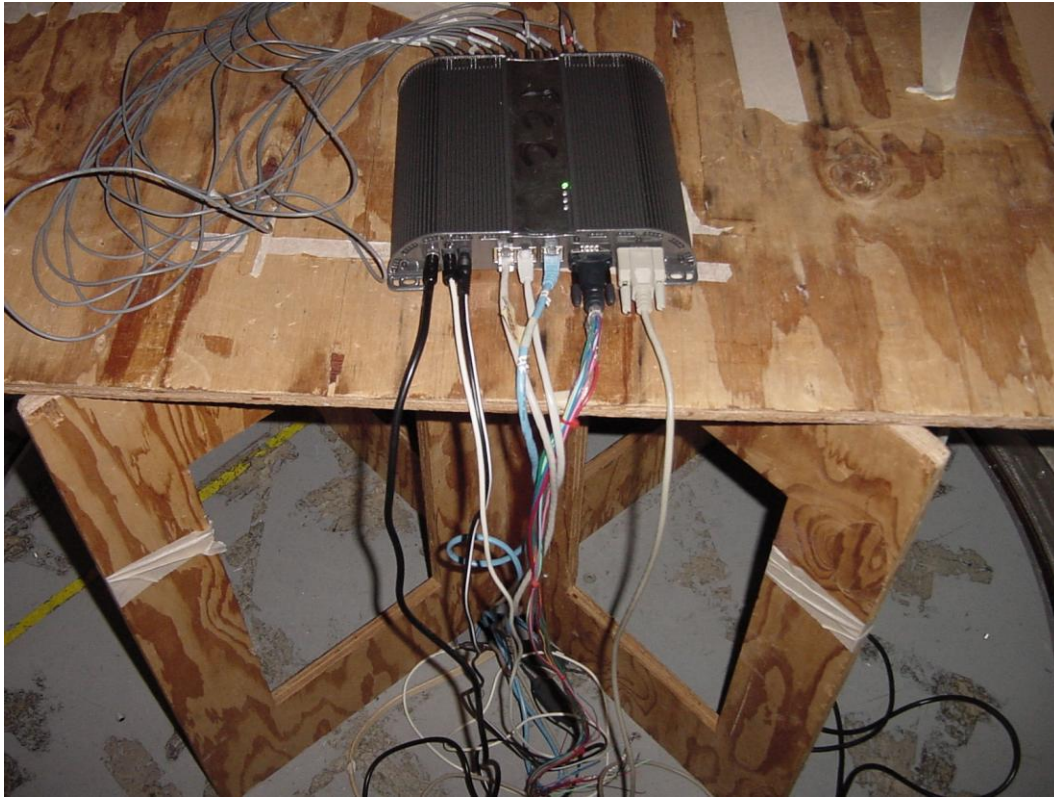

IDX9000 Test Setup Photos

IDX9000 Test Setup Photos – Conducted Emissions

IDX9000 Test Setup Photos

IDX9000 Test Setup Photos – Radiated Emissions. Pre-compliance chamber.

IDX9000 Test Setup Photos

Multiple patch antennas in one package.

IDX9000 Test Setup Photos

Shows alternate RFID antenna position.

IDX9000 Test Setup Photos

Different antenna package.

IDX9000 Test Setup Photos

Single RFID antenna

IDX9000 Test Setup Photos

Different Radio orientation – horizontal and vertical.

IDX9000 Test Setup Photos

IDKM-1000/1010 Loop Antenna test setup

Horizontal EUT IDKM-1010 with embedded Loop Antenna

IDX9000 Test Setup Photos

Grey high pass filter into pre-amp.

Vertical EUT – IDKM-1010 with embedded Loop Antenna