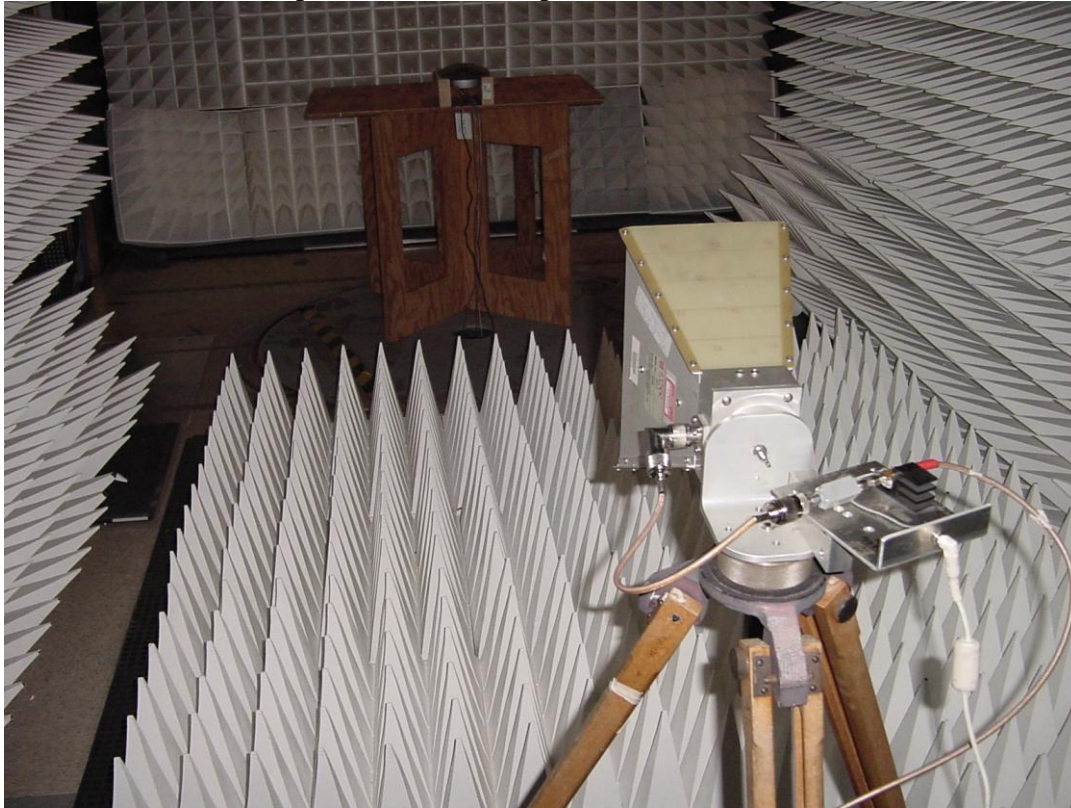

IDX9000 Test Setup Photos

IDX9000 Test Setup Photos – Conducted Emissions

IDX9000 Test Setup Photos

IDX9000 Test Setup Photos – Radiated Emissions. Pre-compliance chamber.

IDX9000 Test Setup Photos

Multiple patch antennas in one package.

IDX9000 Test Setup Photos

Shows alternate RFID antenna position.

IDX9000 Test Setup Photos

Different antenna package.

IDX9000 Test Setup Photos

Single RFID antenna

IDX9000 Test Setup Photos

Different Radio orientation – horizontal and vertical.

IDX9000 Test Setup Photos

IDKM-1000/1010 Loop Antenna test setup

Horizontal EUT IDKM-1010 with embedded Loop Antenna

IDX9000 Test Setup Photos

Grey high pass filter into pre-amp.

Vertical EUT – IDKM-1010 with embedded Loop Antenna