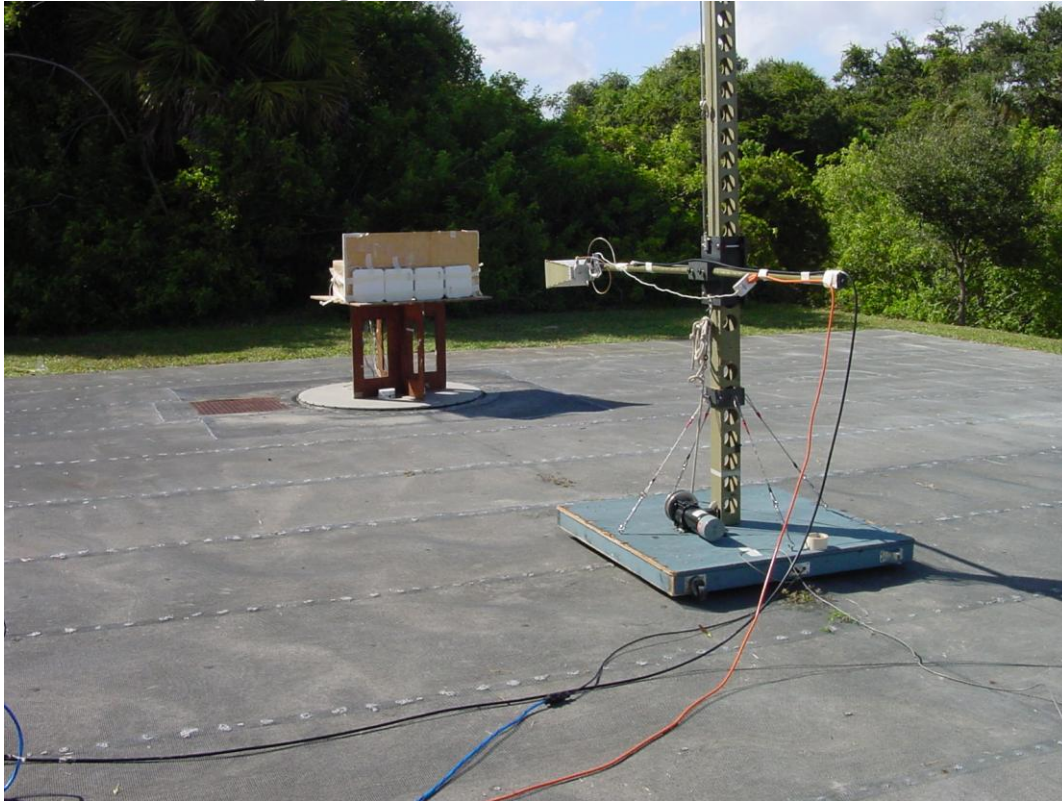

IDX9000 Test Setup Photos

IDX9000 Test Setup Photos – Conducted Emissions

IDX9000 Test Setup Photos

IDX9000 Test Setup Photos – Radiated Emissions. Pre-compliance chamber.

IDX9000 Test Setup Photos

Multiple patch antennas in one package.

IDX9000 Test Setup Photos

Shows alternate RFID antenna position.

IDX9000 Test Setup Photos

Different antenna package.

IDX9000 Test Setup Photos

Single RFID antenna

IDX9000 Test Setup Photos

Different Radio orientation – horizontal and vertical.

IDX9000 Test Setup Photos

IDKM-1000/1010 Loop Antenna test setup

Horizontal EUT IDKM-1010 with embedded Loop Antenna

IDX9000 Test Setup Photos

Grey high pass filter into pre-amp.

Vertical EUT – IDKM-1010 with embedded Loop Antenna