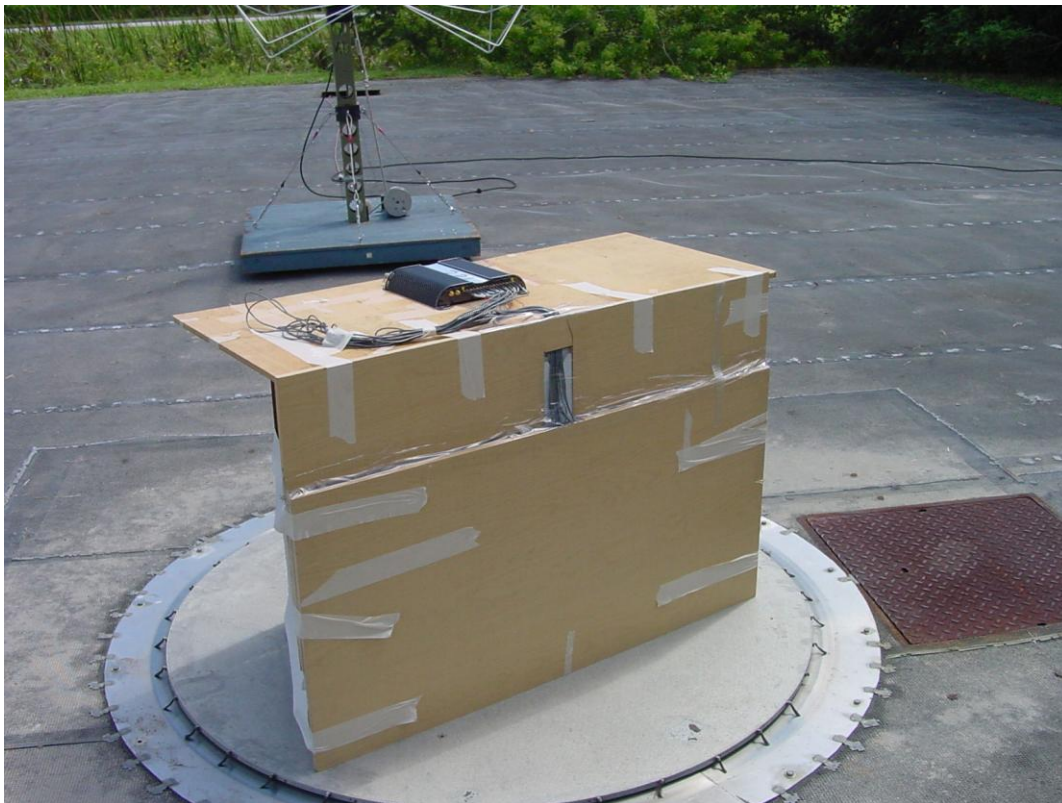

IDX9000 Test Setup Photos

IDX9000 Test Setup Photos – Conducted Emissions

IDX9000 Test Setup Photos

IDX9000 Test Setup Photos – Radiated Emissions. Pre-compliance chamber.

IDX9000 Test Setup Photos

Multiple patch antennas in one package.

IDX9000 Test Setup Photos

Shows alternate RFID antenna position.

IDX9000 Test Setup Photos

Different antenna package.

IDX9000 Test Setup Photos

Single RFID antenna

IDX9000 Test Setup Photos

Different Radio orientation – horizontal and vertical.

IDX9000 Test Setup Photos

IDKM-1000/1010 Loop Antenna test setup

Horizontal EUT IDKM-1010 with embedded Loop Antenna

IDX9000 Test Setup Photos

Grey high pass filter into pre-amp.

Vertical EUT – IDKM-1010 with embedded Loop Antenna