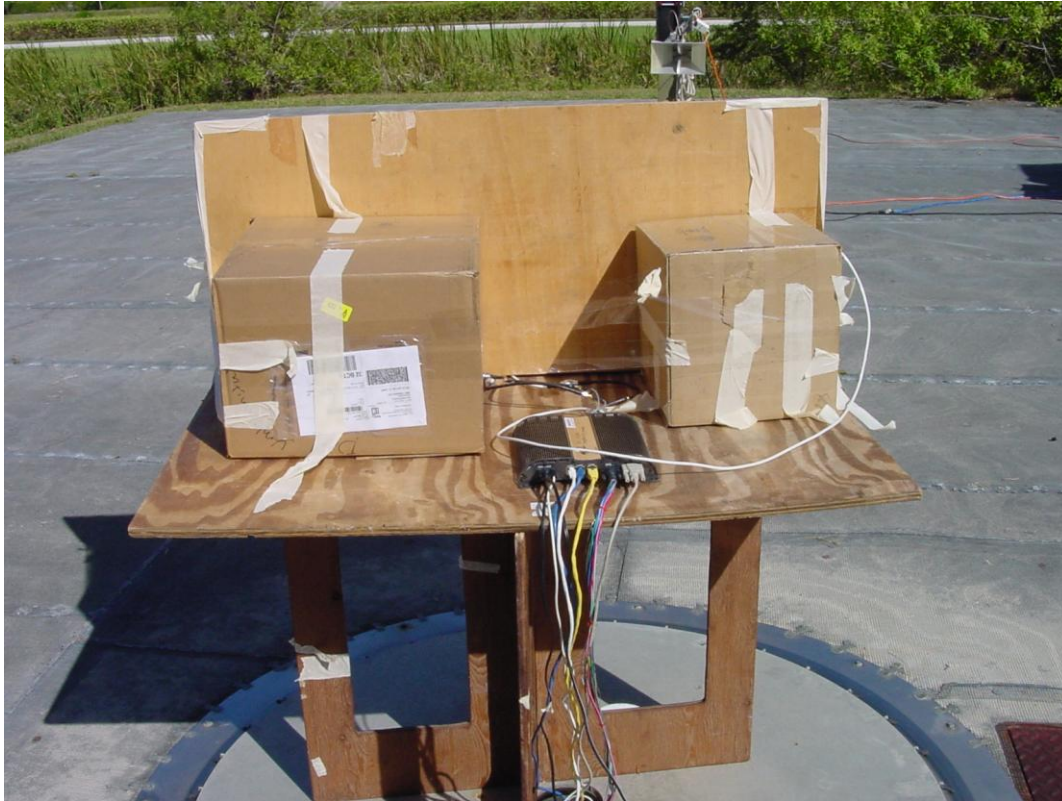

IDX9000 Test Setup Photos

IDX9000 Test Setup Photos – Conducted Emissions

IDX9000 Test Setup Photos

IDX9000 Test Setup Photos – Radiated Emissions. Pre-compliance chamber.

IDX9000 Test Setup Photos

Multiple patch antennas in one package.

IDX9000 Test Setup Photos

Shows alternate RFID antenna position.

IDX9000 Test Setup Photos

Different antenna package.

IDX9000 Test Setup Photos

Single RFID antenna

IDX9000 Test Setup Photos

Different Radio orientation – horizontal and vertical.

IDX9000 Test Setup Photos

IDKM-1000/1010 Loop Antenna test setup

Horizontal EUT IDKM-1010 with embedded Loop Antenna

IDX9000 Test Setup Photos

Grey high pass filter into pre-amp.

Vertical EUT – IDKM-1010 with embedded Loop Antenna