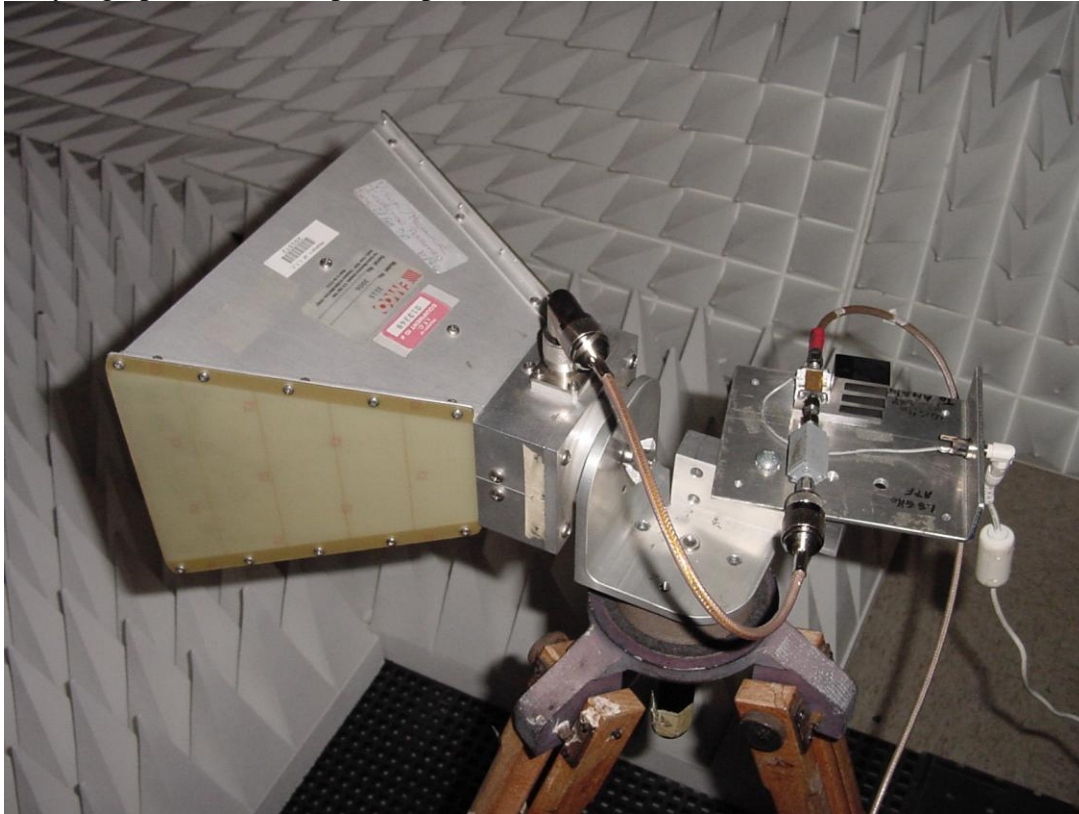

IDX9000 Test Setup Photos

IDX9000 Test Setup Photos – Conducted Emissions

IDX9000 Test Setup Photos

IDX9000 Test Setup Photos – Radiated Emissions. Pre-compliance chamber.

IDX9000 Test Setup Photos

Multiple patch antennas in one package.

IDX9000 Test Setup Photos

Shows alternate RFID antenna position.

IDX9000 Test Setup Photos

Different antenna package.

IDX9000 Test Setup Photos

Single RFID antenna

IDX9000 Test Setup Photos

Different Radio orientation – horizontal and vertical.

IDX9000 Test Setup Photos

IDKM-1000/1010 Loop Antenna test setup

Horizontal EUT IDKM-1010 with embedded Loop Antenna

IDX9000 Test Setup Photos

Grey high pass filter into pre-amp.

Vertical EUT – IDKM-1010 with embedded Loop Antenna

IDX9000 Test Setup Photos

EUT horizontal OATS

EUT vertical OATS