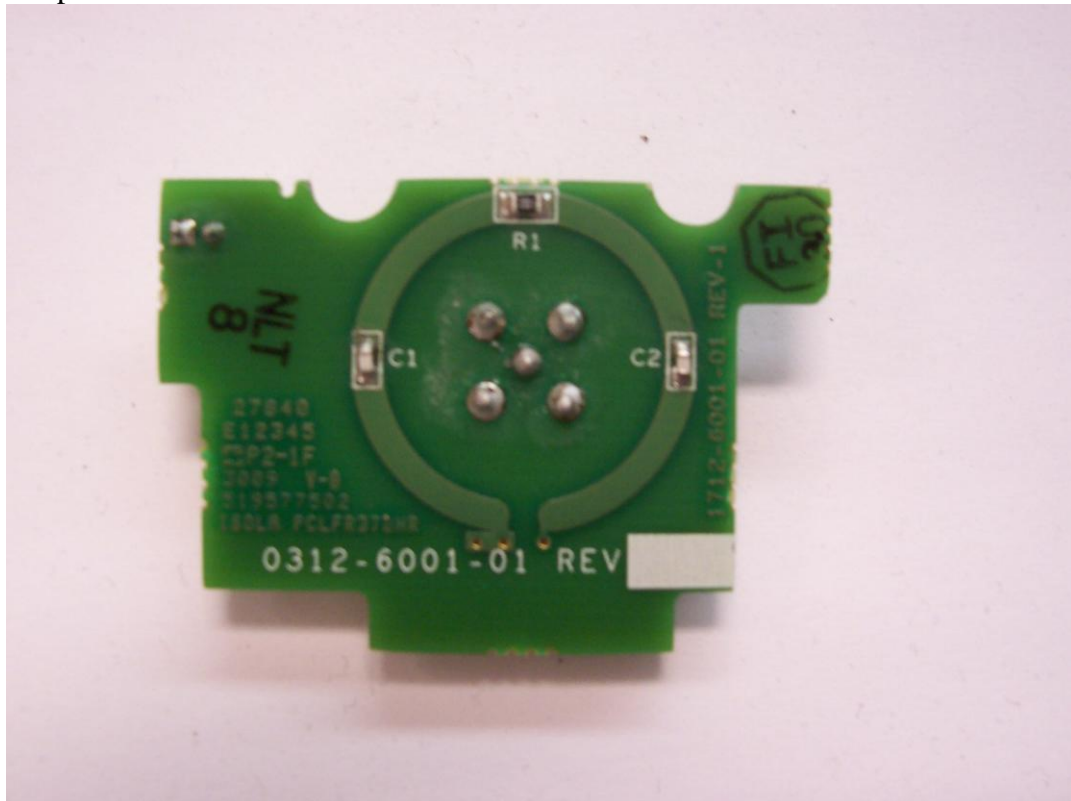

Antenna Photos – 4 Patches in protective cover

MCX connectors to radio

Single Patch in Decorative cover

Single Patch in protective cover

MCX connector to IDKM-1000/1010 Loop Antenna

Loop Antenna

IDKM-1000/1010 Loop antenna is mounted under the covers at right end of this device. This is the flush mount version, IDKM-1010, which has a large plastic flange around the edges.