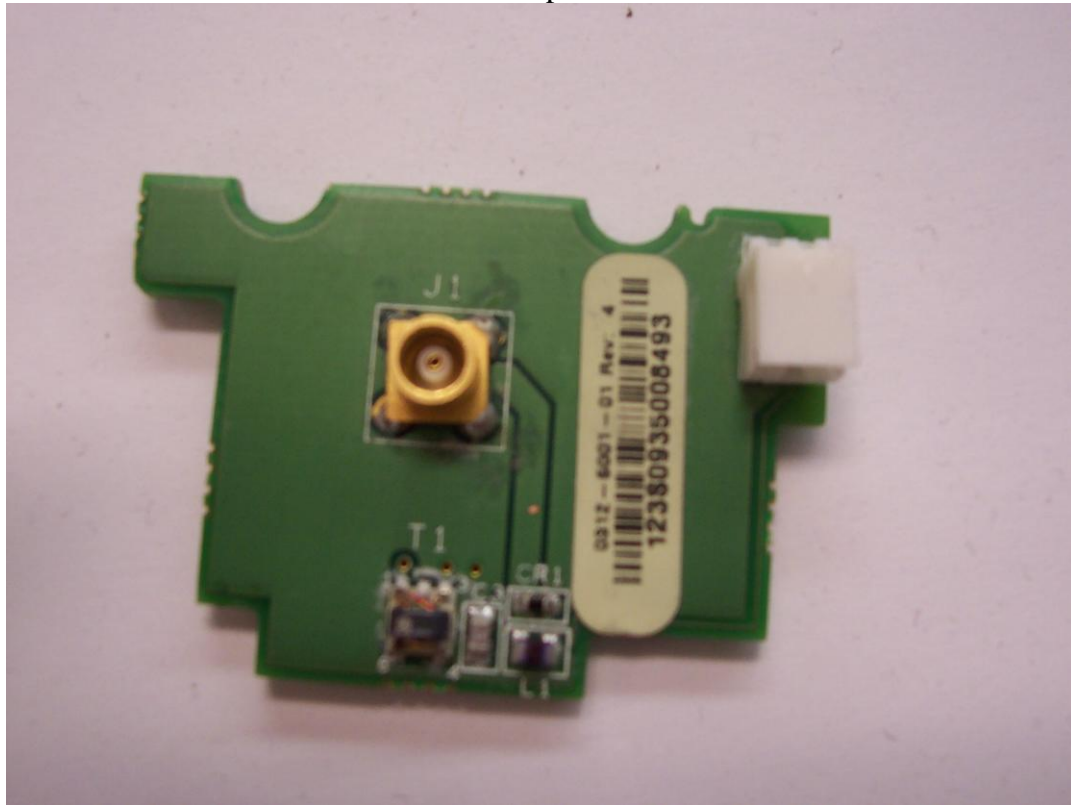

Antenna Photos – 4 Patches in protective cover

MCX connectors to radio

Single Patch in Decorative cover

Single Patch in protective cover

MCX connector to IDKM-1000/1010 Loop Antenna

Loop Antenna

IDKM-1000/1010 Loop antenna is mounted under the covers at right end of this device. This is the flush mount version, IDKM-1010, which has a large plastic flange around the edges.