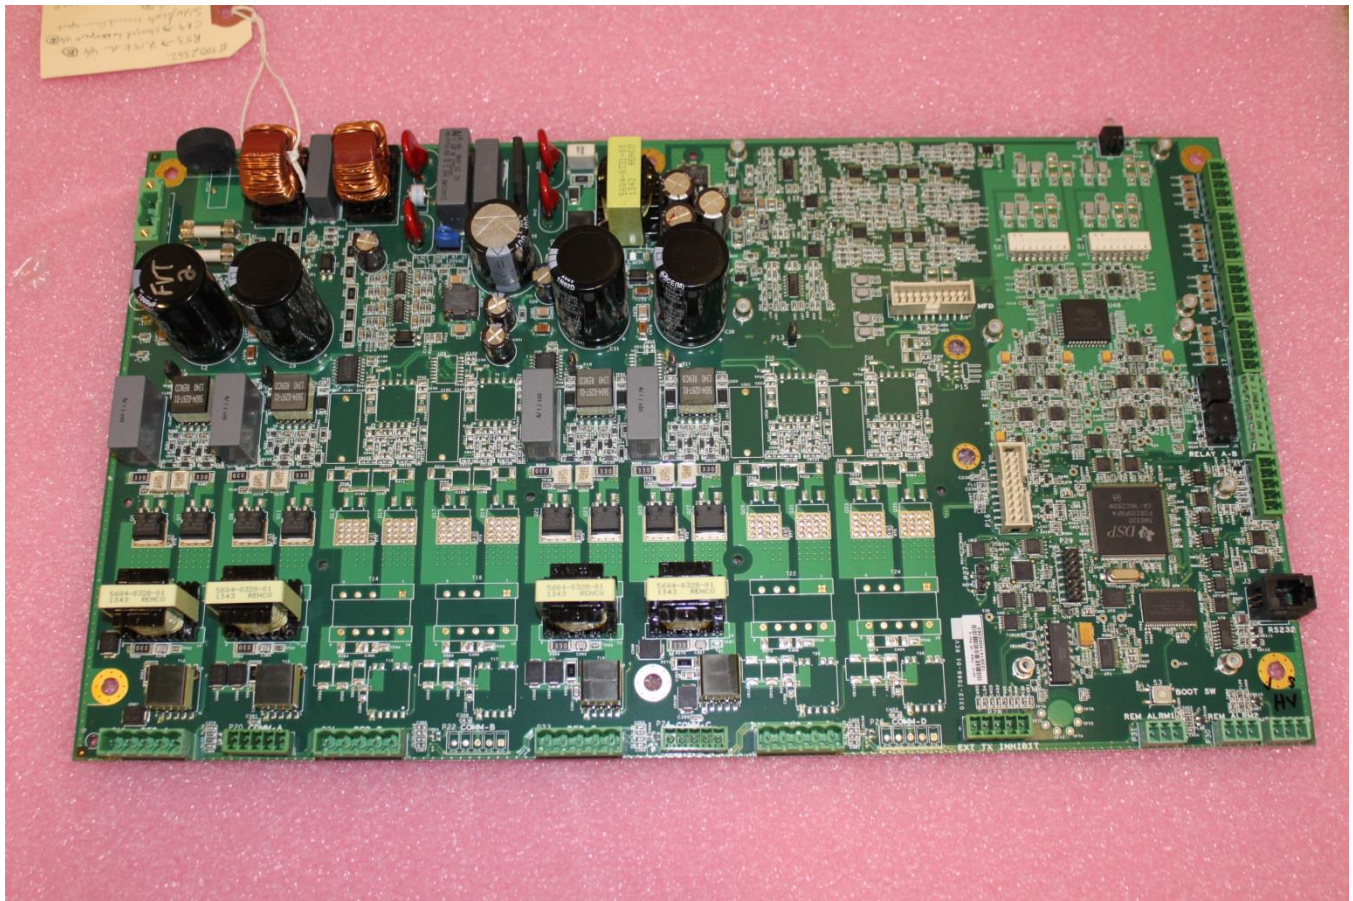

EUT Photos. 2 channel version

4 channel version in a chassis for fire and electrical safety. Not used for EMI shielding.