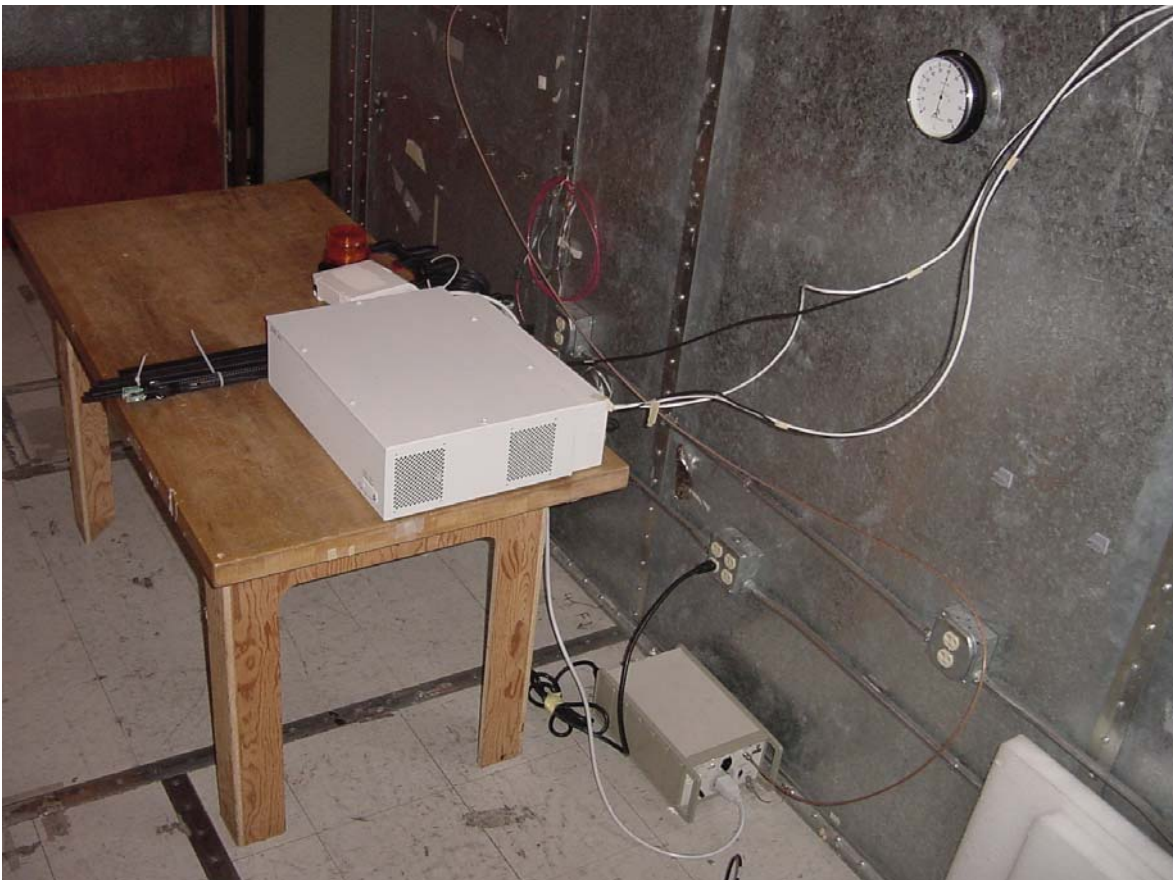

AMS9040-68K EMC Test Report Setup Photos, Dated 10/10/2007
Conducted setup

3 meter compact chamber setup for frequency identification

Typical OATS setup.

H-Field setup