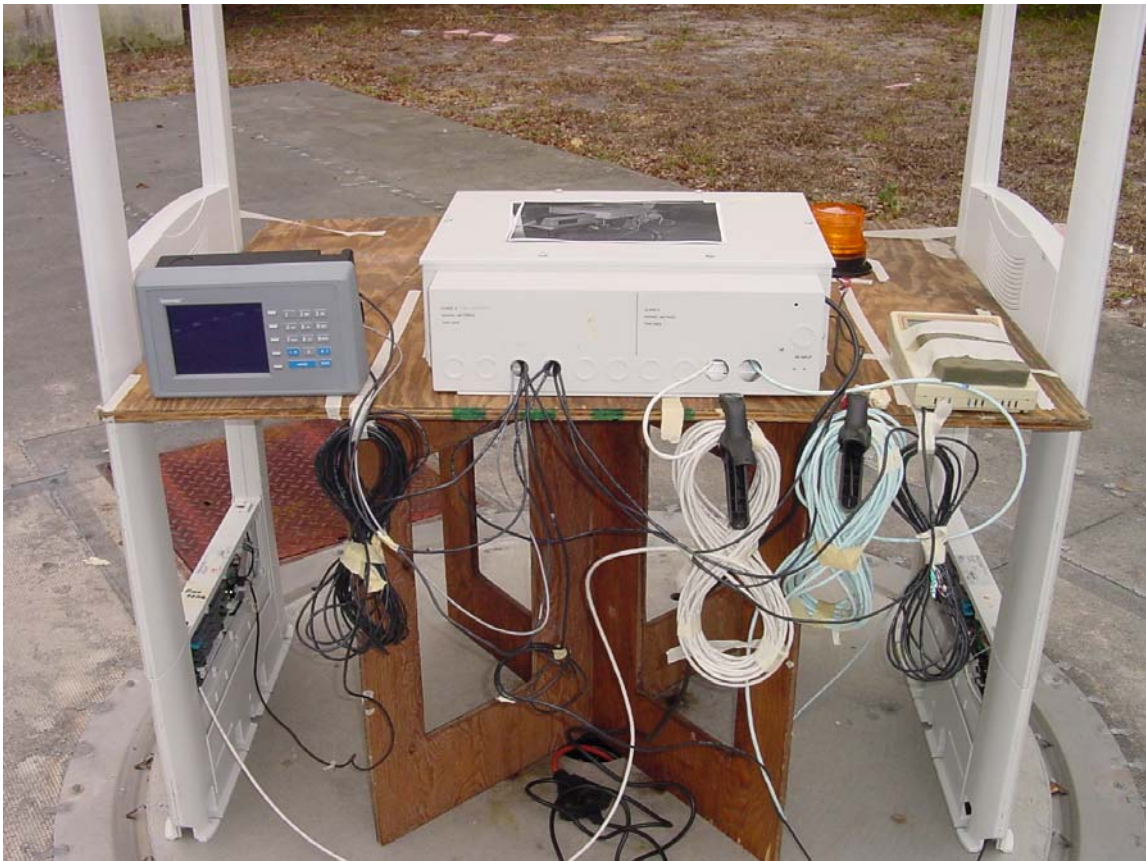

AMS9040-68K EMC Test Report Setup Photos, Dated 10/10/2007
Conducted setup

3 meter compact chamber setup for frequency identification

Typical OATS setup.

H-Field setup