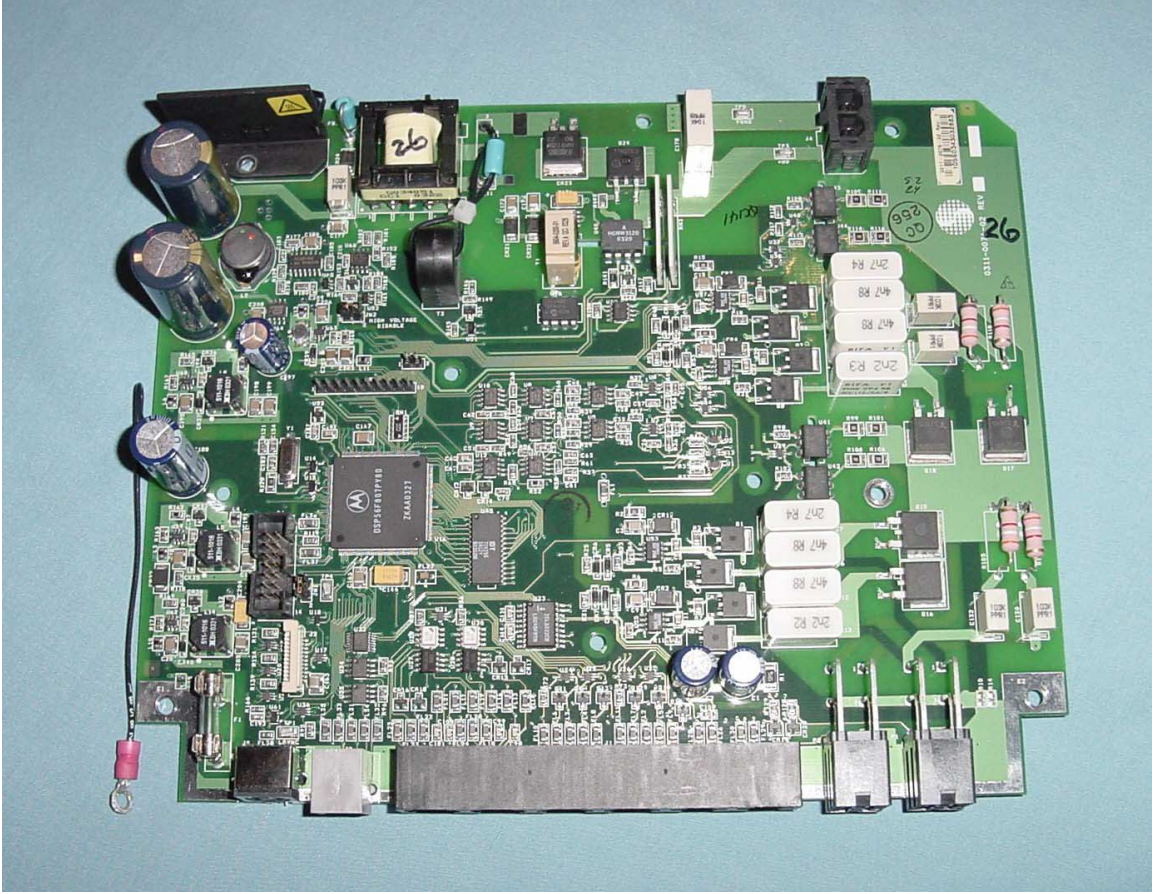

Controller

Pad Antenna