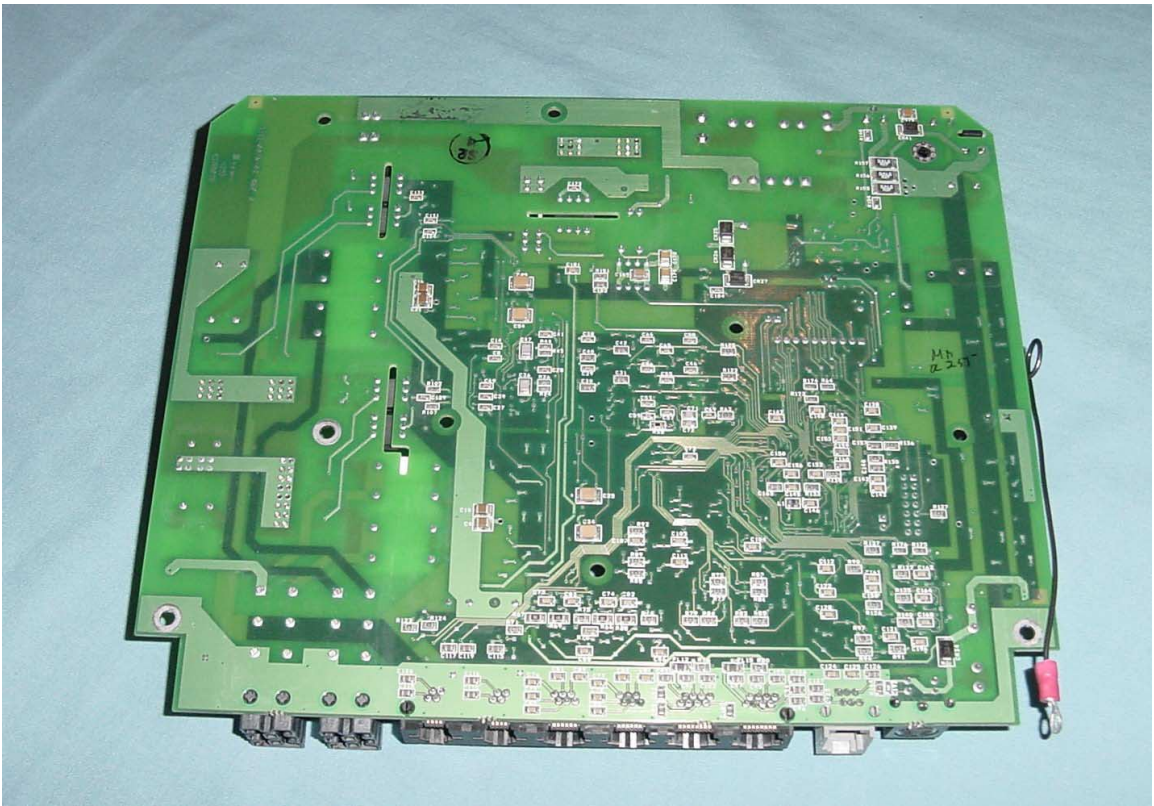

Controller

Pad Antenna