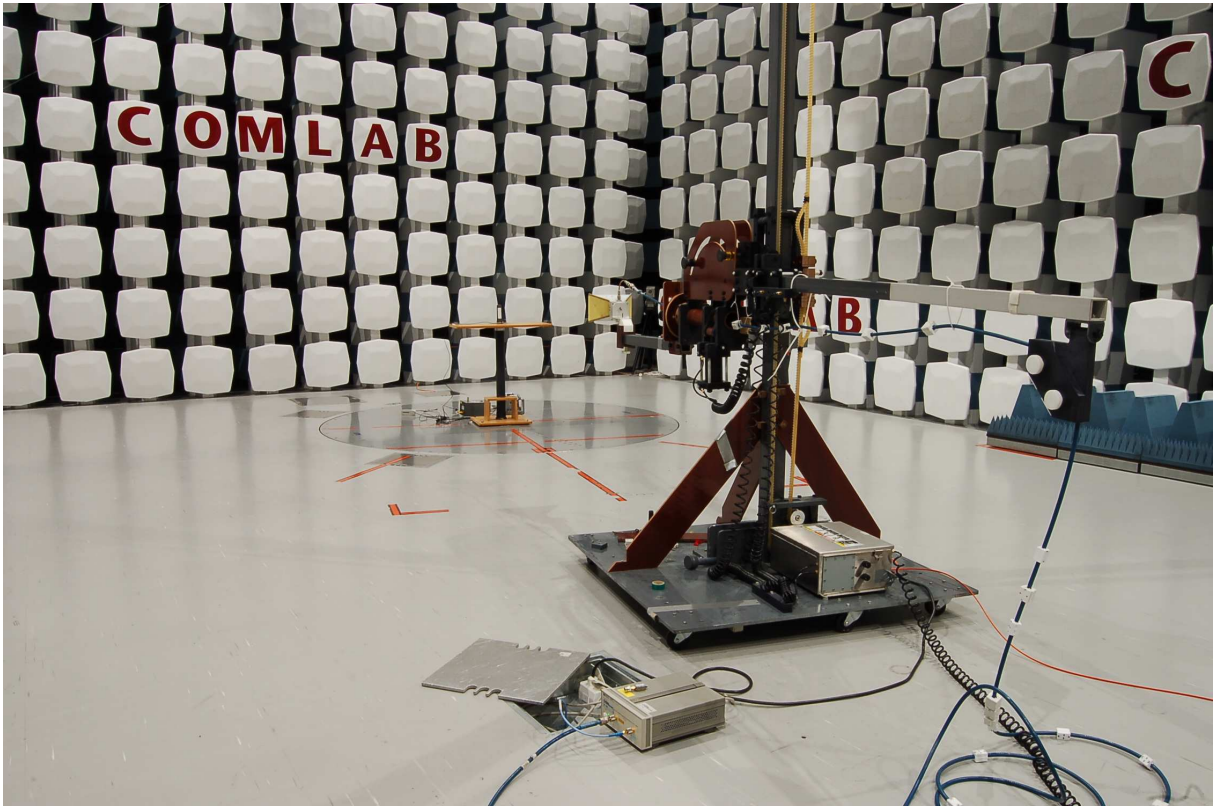

PHOTOS OF TEST SET-UP – BEOCOM 4 US

Radiated emission 30 - 200 MHz

Radiated emissions 1 GHz – 8.5 GHz

Radiated emissions 12 – 18 GHz

Power line Conducted Emissions Test