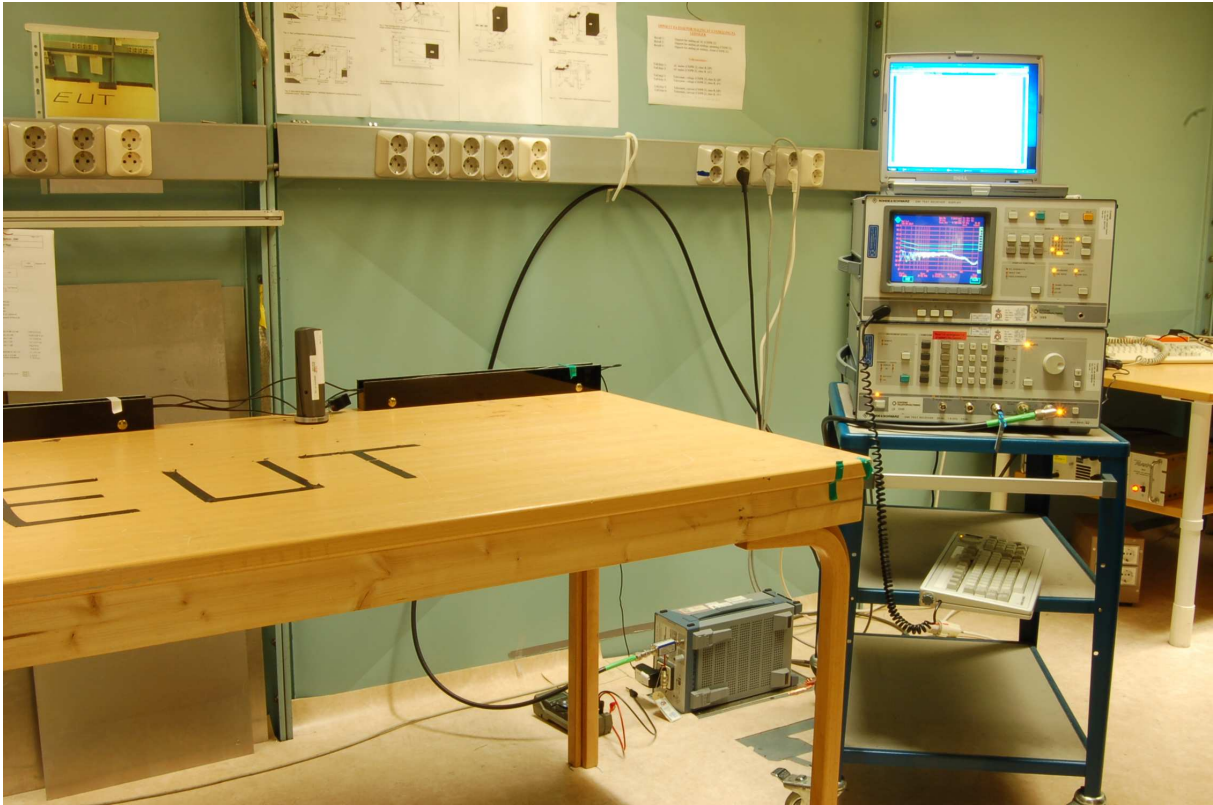

PHOTOS OF TEST SET-UP – BEOCOM 4 US

Radiated emission 30 - 200 MHz

Radiated emissions 1 GHz – 8.5 GHz

Radiated emissions 12 – 18 GHz

Power line Conducted Emissions Test