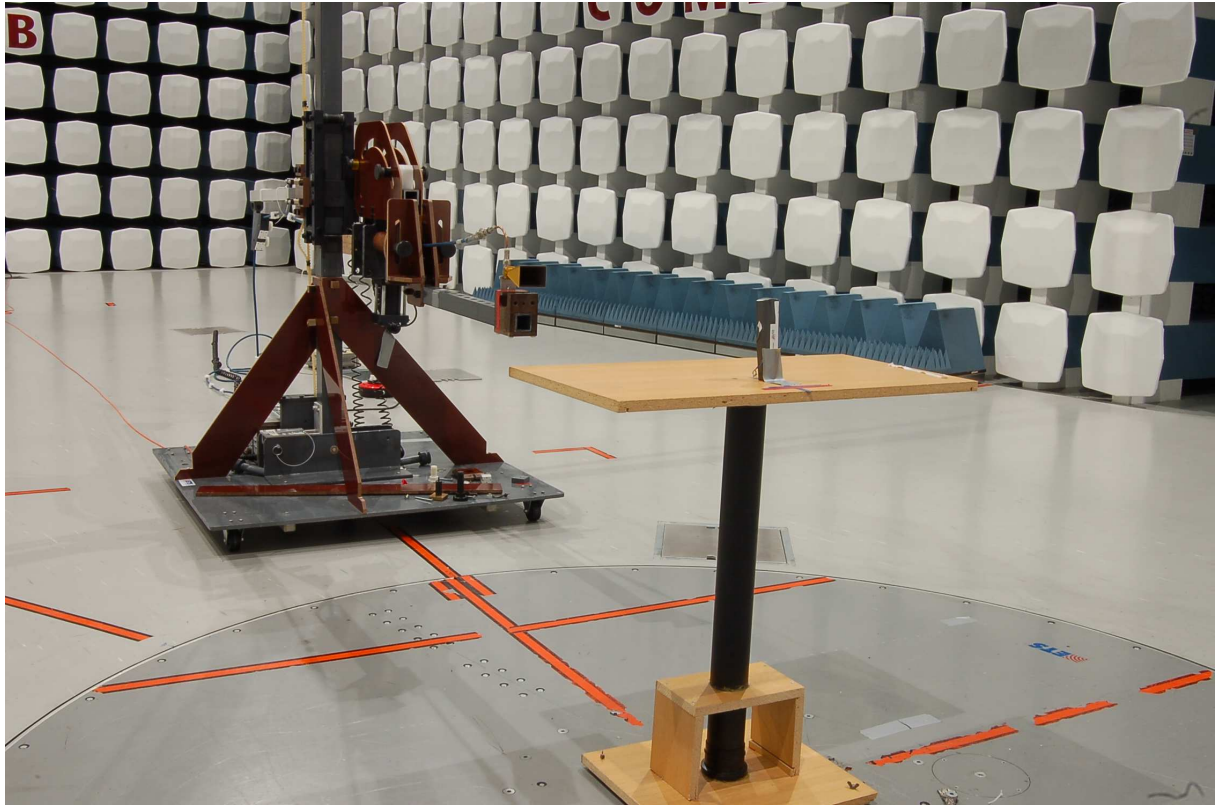

PHOTOS OF TEST SET-UP – BEOCOM 4 US

Radiated emission 30 - 200 MHz

Radiated emissions 1 GHz – 8.5 GHz

Radiated emissions 12 – 18 GHz

Power line Conducted Emissions Test