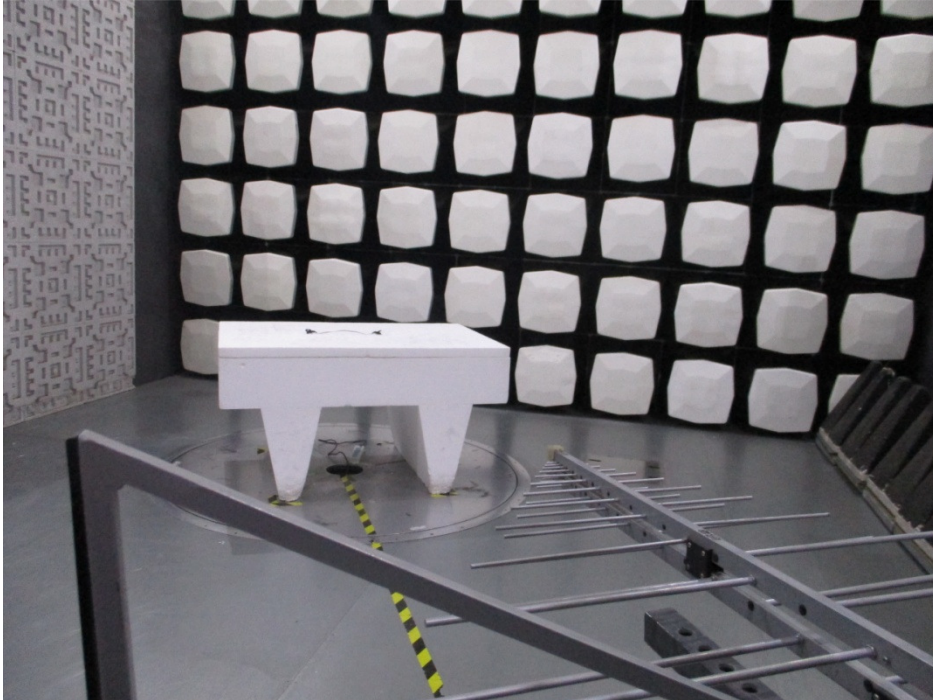

1 Photographs - EUT Test Setup

Test Model No.: AH-C160W

1.1 Radiated Emission

1.2 Radiated Spurious Emission