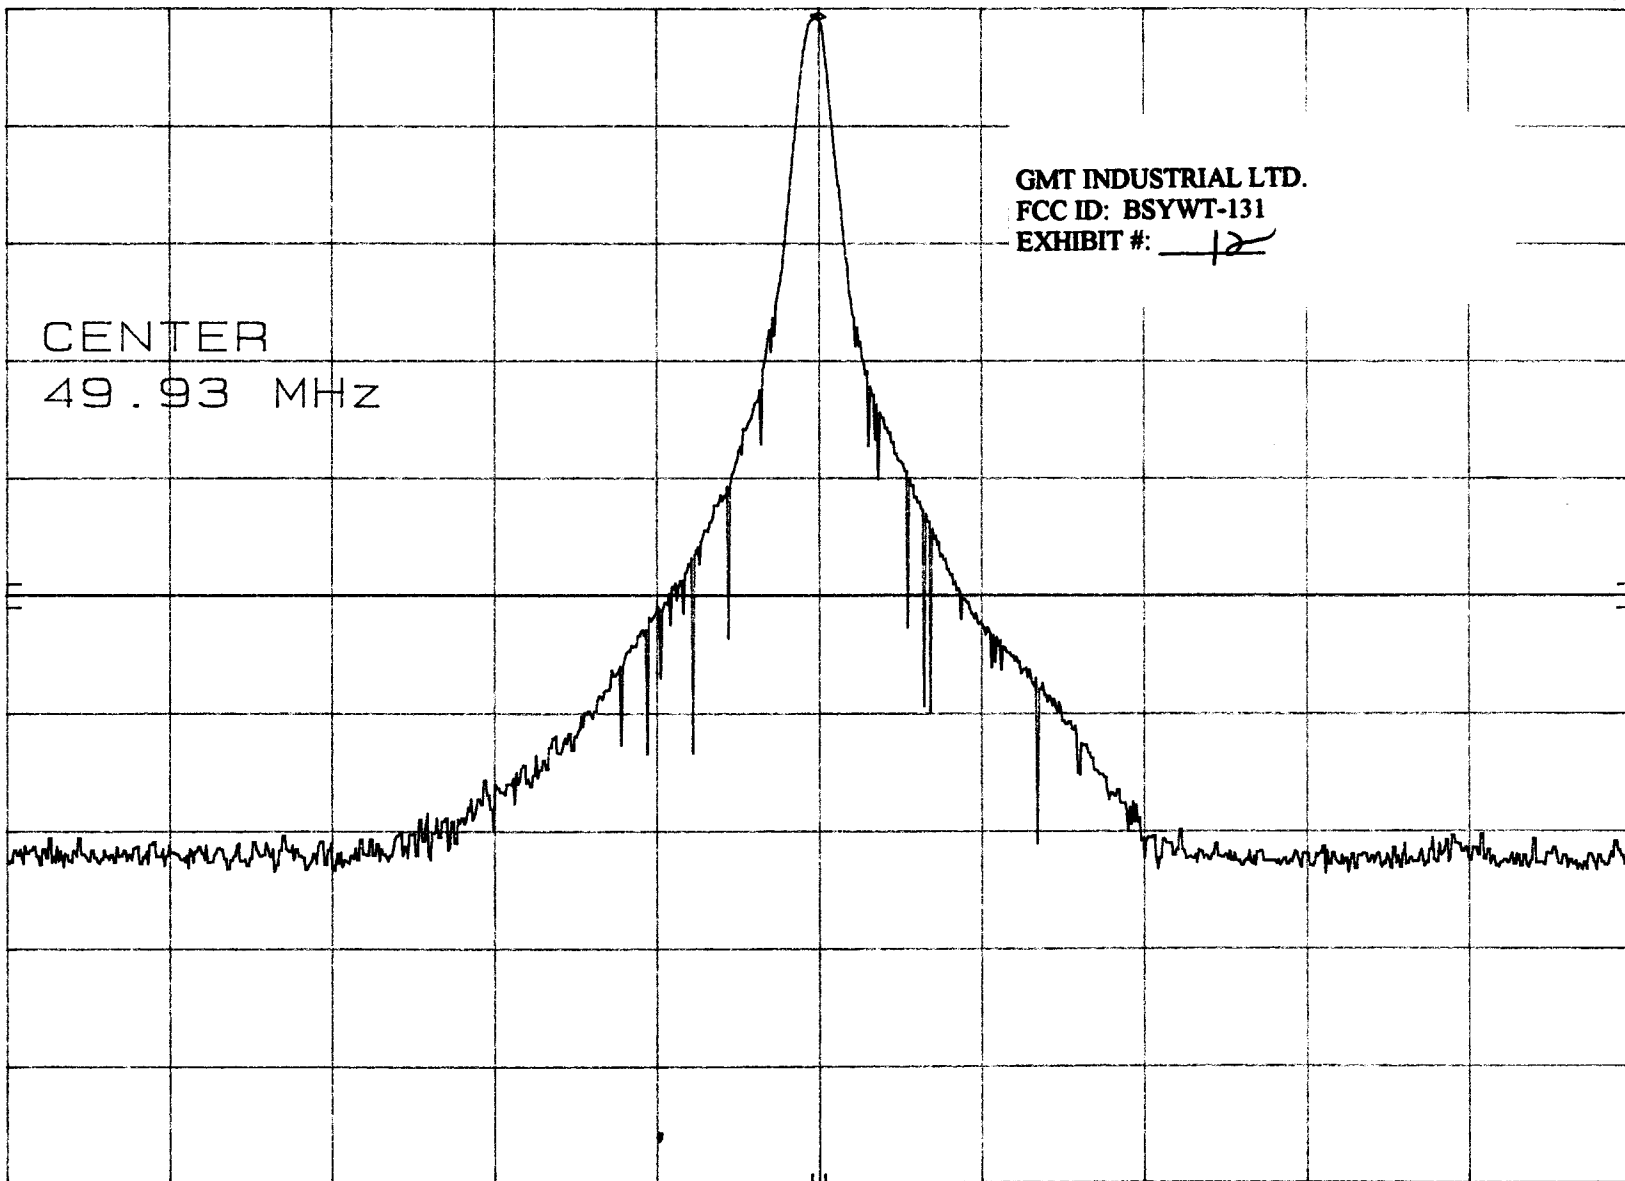

tone

MKR 49.92 MHz  
76.30 dB $\mu$ V

hp REF 77.0 dB $\mu$ V ATTEN 0 dB

10 dB/

OFFSET  
-20.0  
dB

DL  
27.0  
dB $\mu$ V

CENTER  
49.93 MHz

GMT INDUSTRIAL LTD.  
FCC ID: BSYWT-131  
EXHIBIT #: 12

CENTER 49.93 MHz

RES BW 100 kHz

VBW 100 kHz

SPAN 10.00 MHz

SWP 20 msec