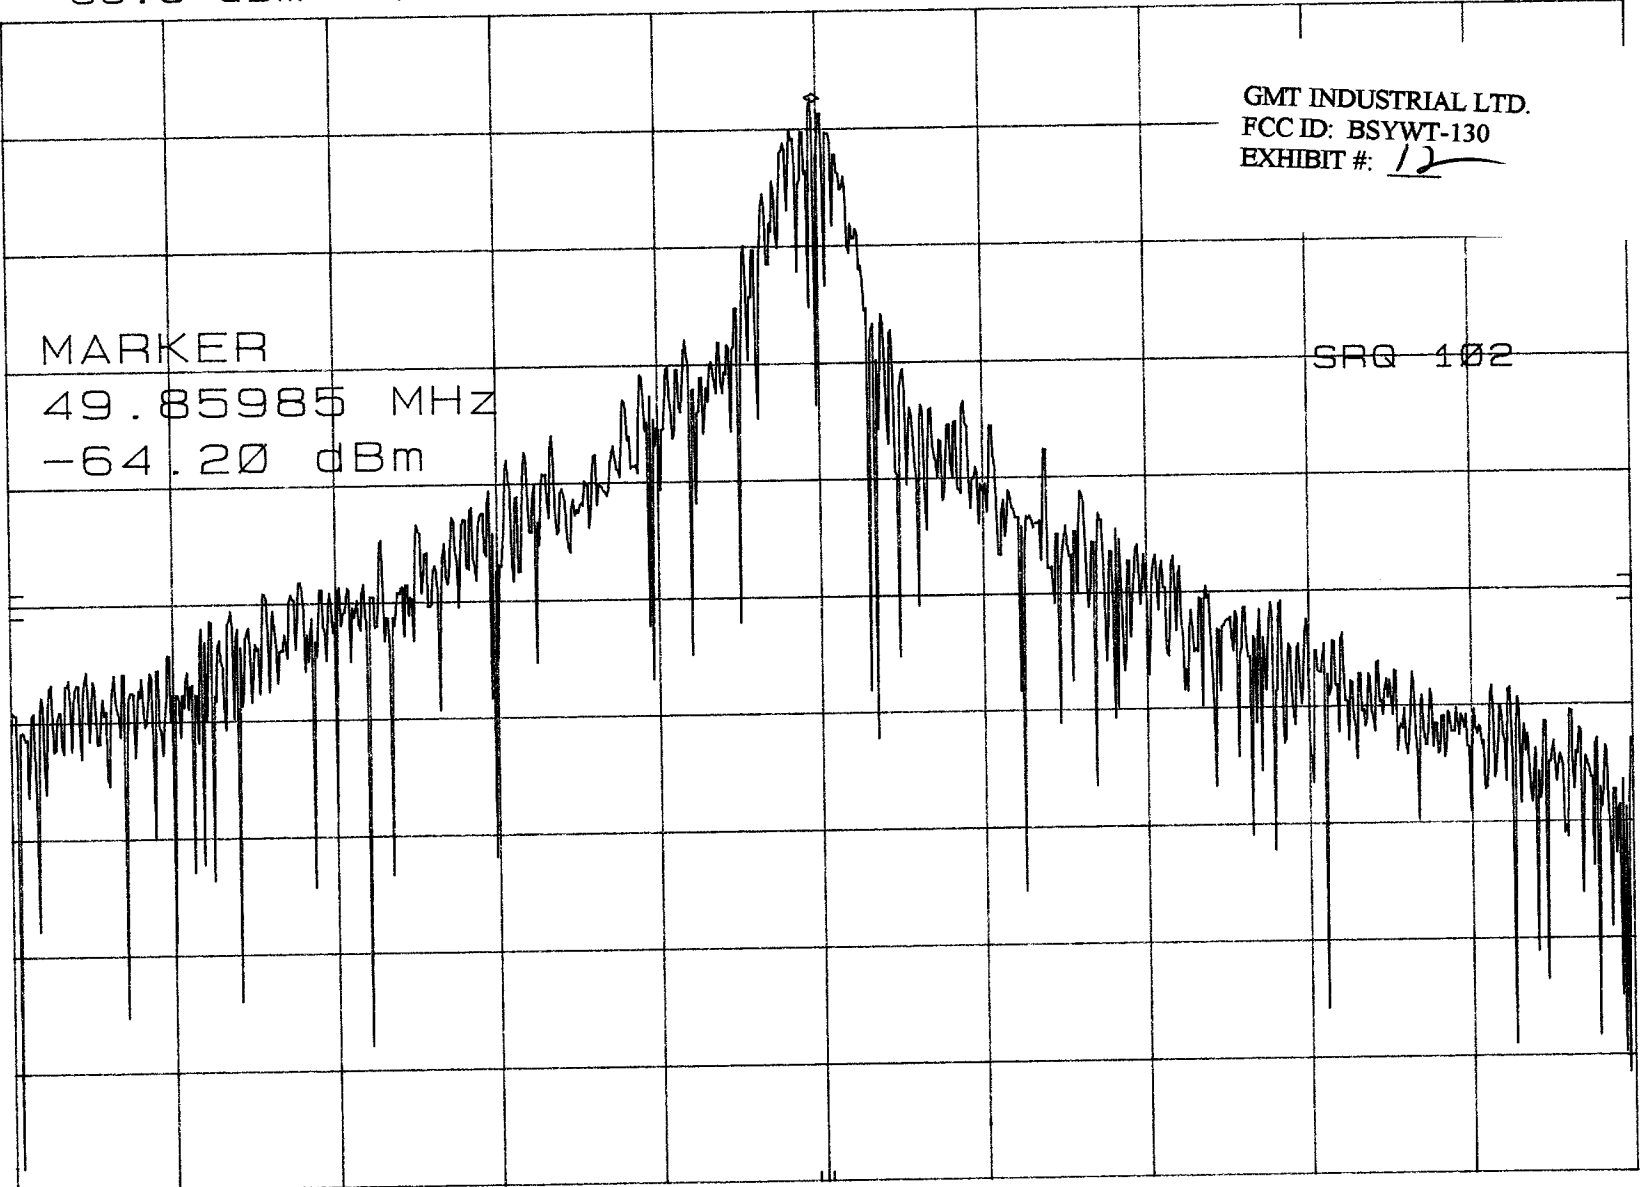

MKR 49.85985 MHz
-64.20 dBm

hp REF -56.8 dBm ATTEN 10 dB + 20 dB

10 dB/

OFFSET
-20.0
dB

GMT INDUSTRIAL LTD.
FCC ID: BSYWT-130
EXHIBIT #: 12

MARKER
49.85985 MHz
-64.20 dBm

SRQ 102

CENTER 49.86000 MHz SPAN 50.00 kHz
RES BW 300 Hz VBW 100 kHz SWP 1.0 sec