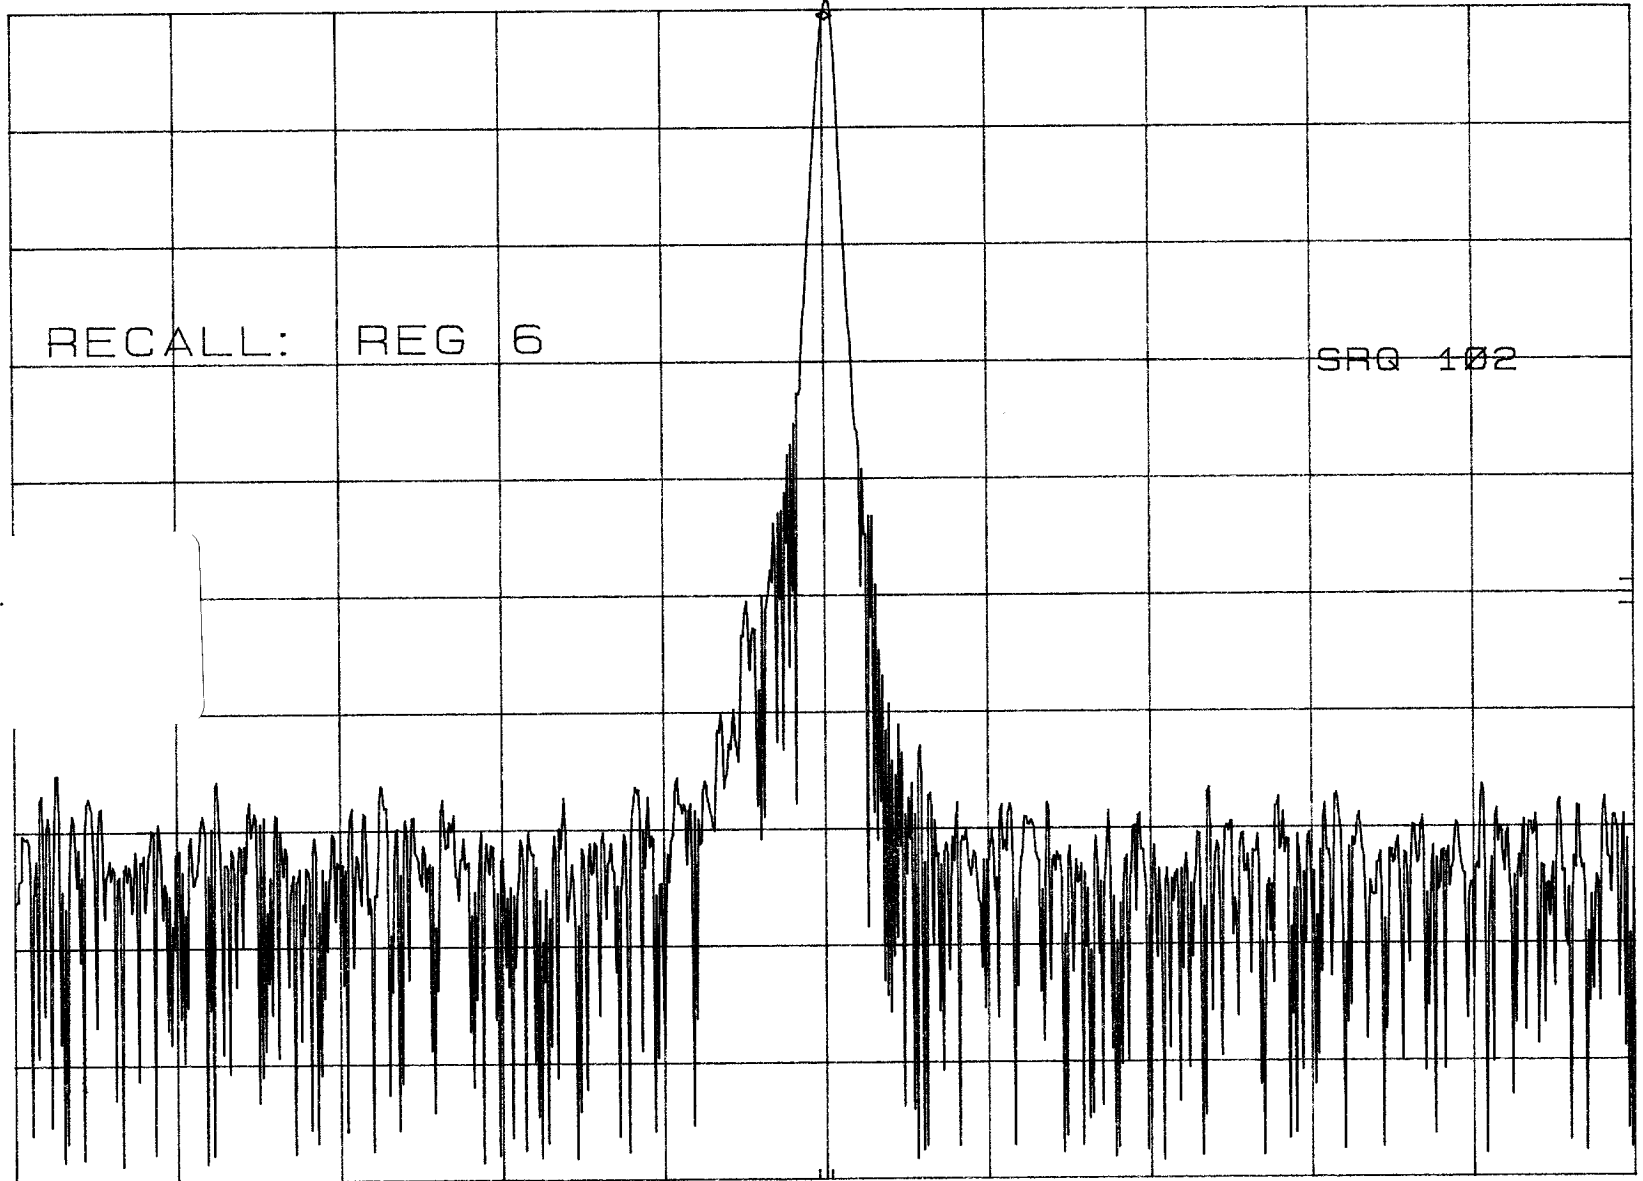

MKR 49.86005 MHz
-57.30 dBm

hp REF -56.8 dBm ATTEN 10 dB + 20 dB

10 dB/

OFFSET
-20.0
dB

GMT INDUSTRIAL LTD.
FCC ID: BSYWT-130
EXHIBIT #: 10

CENTER 49.86000 MHz
RES BW 300 Hz

VBW 100 kHz

SPAN 50.00 kHz
SWP 1.0 sec