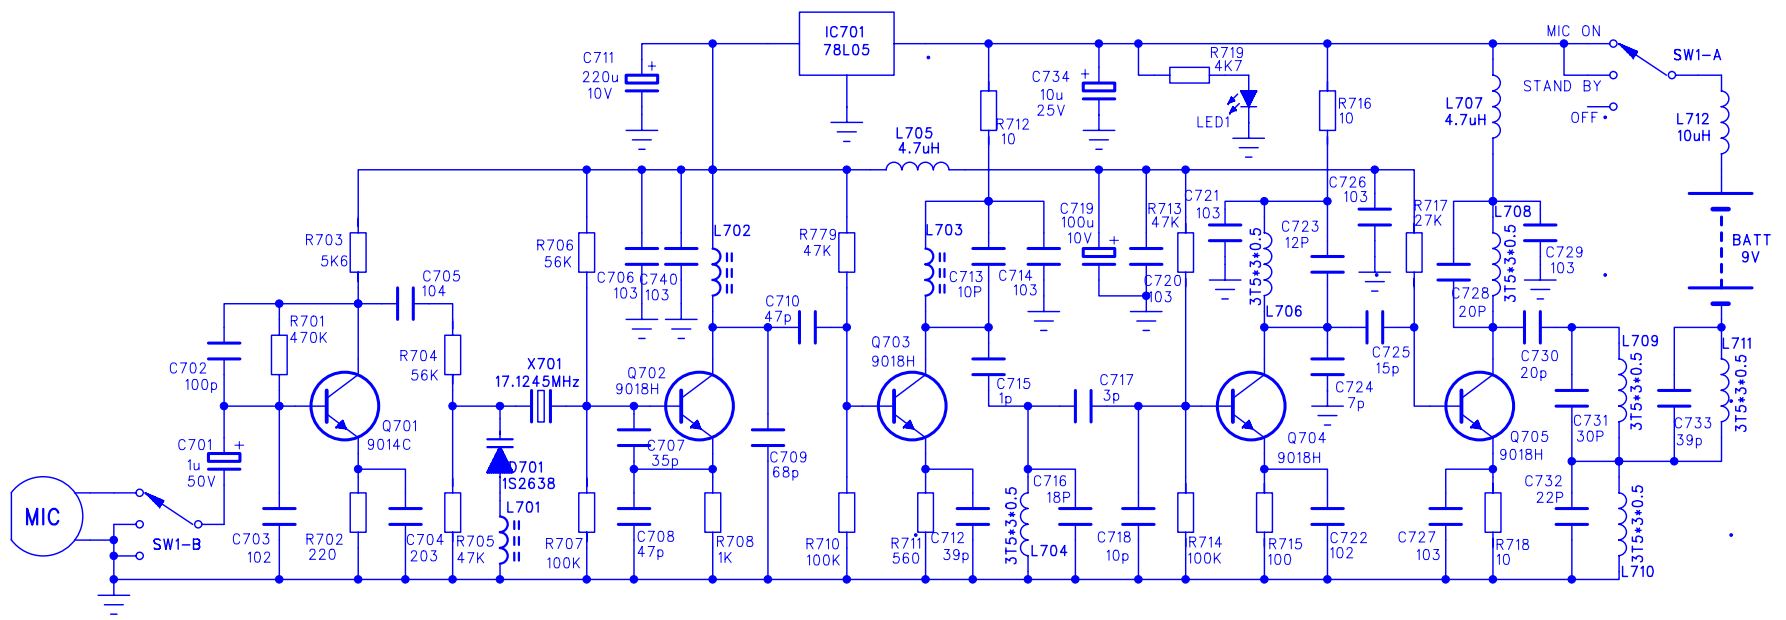

REVISION RECORD		
LTR	ECO NO:	APPROVED: DATE:

MODEL:	KS-359-MIC
DRAWN:	W.Y.F
DATED:	20030807