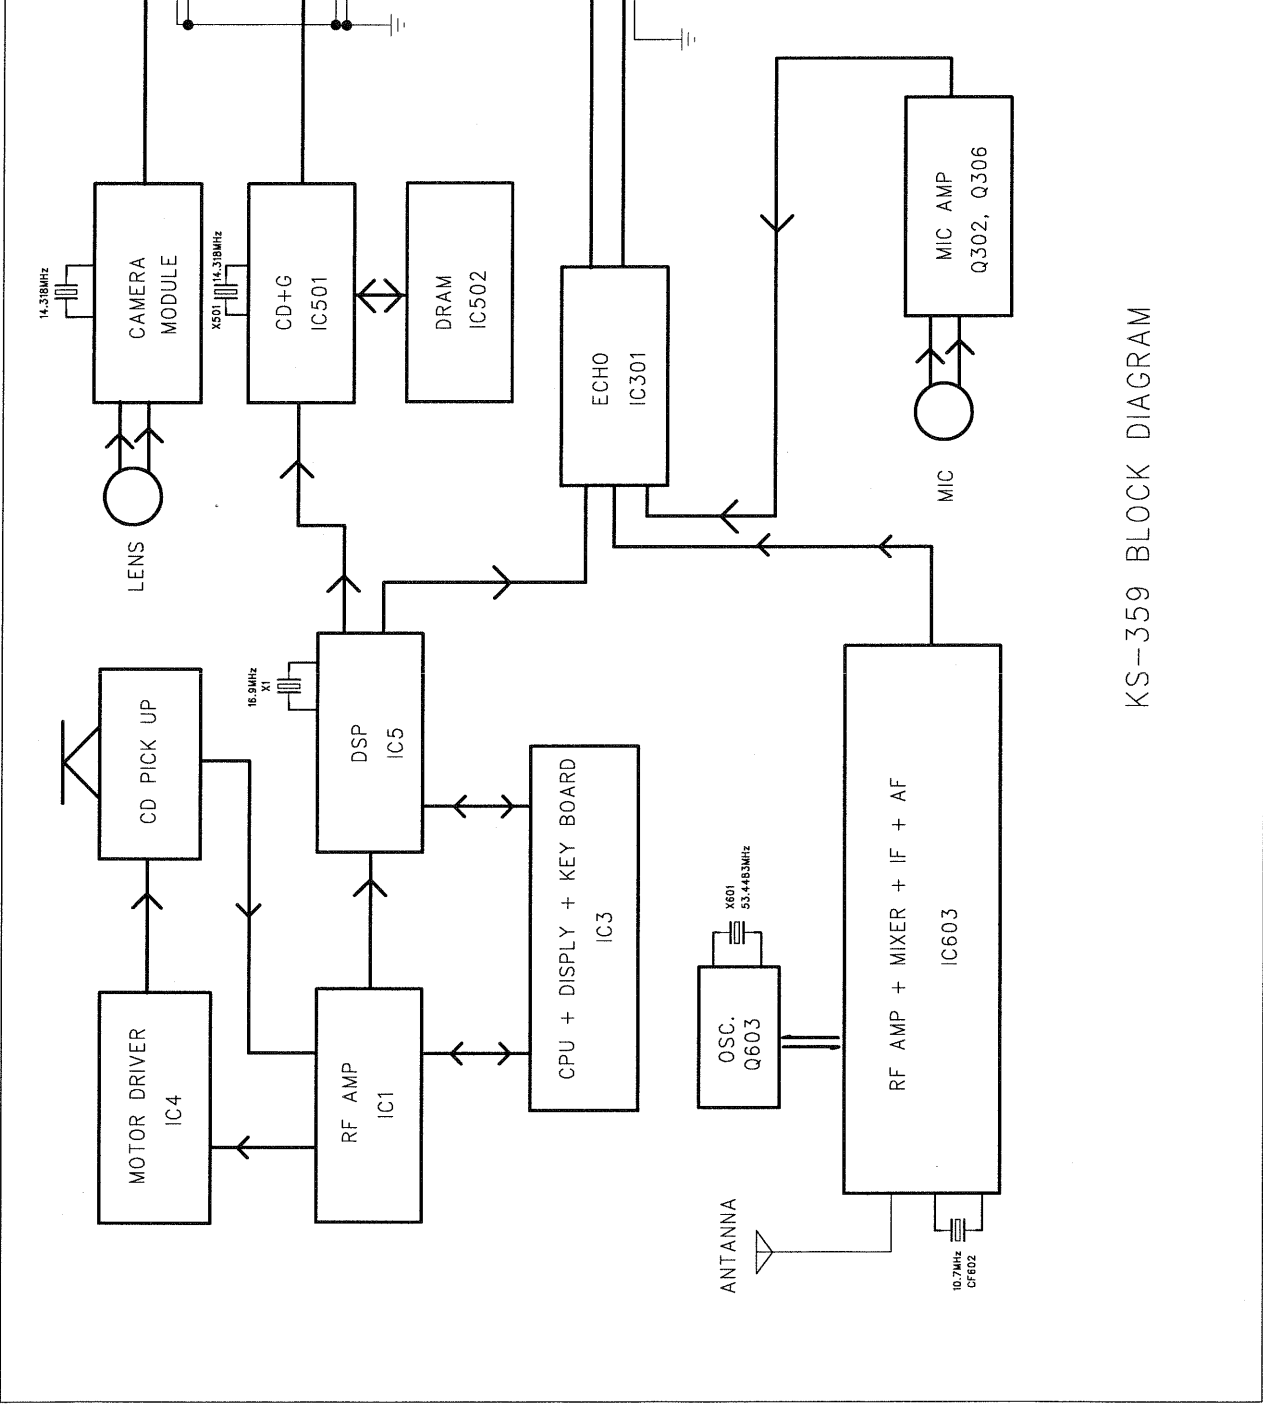

REVISION RECORD :	
ECO NO.:	APPROVED:
	DATE:

KS-359 BLOCK DIAGRAM

COMPANY:	
DRAWN BY:	DATE:
	MODEL NO.: