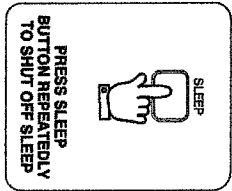

AS YOU PRESS THE SLEEP BUTTON
IT COUNTS DOWN IN INCREMENTS OF 10.
ONCE IT REACHES 00 THE SLEEP MODE CANCELS

CANCELING SLEEP