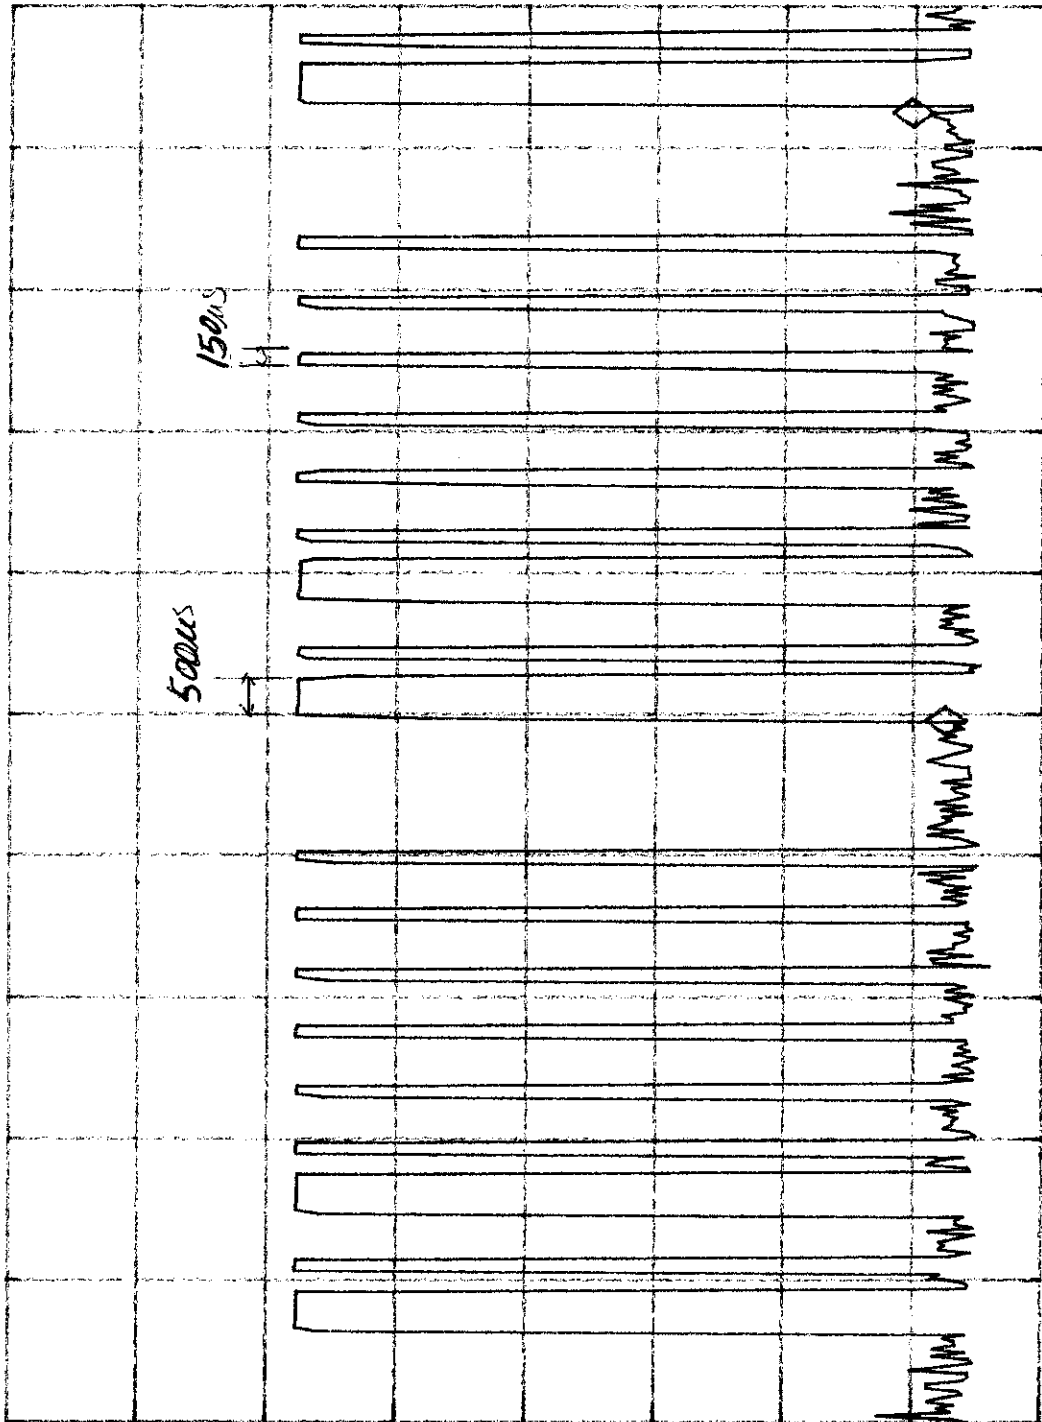

hp

MKR 8.6000 msec
2.64 dB

REF 107.0 dBμV AT 10 dB

PEAK
LOG
10
dB/

WA SB
SC FS
CORR

CENTER 314.350 MHZ
#RES BW 100 KHZ
#VBW 3 MHZ
SPAN 0 HZ
SWP 20.0 msec