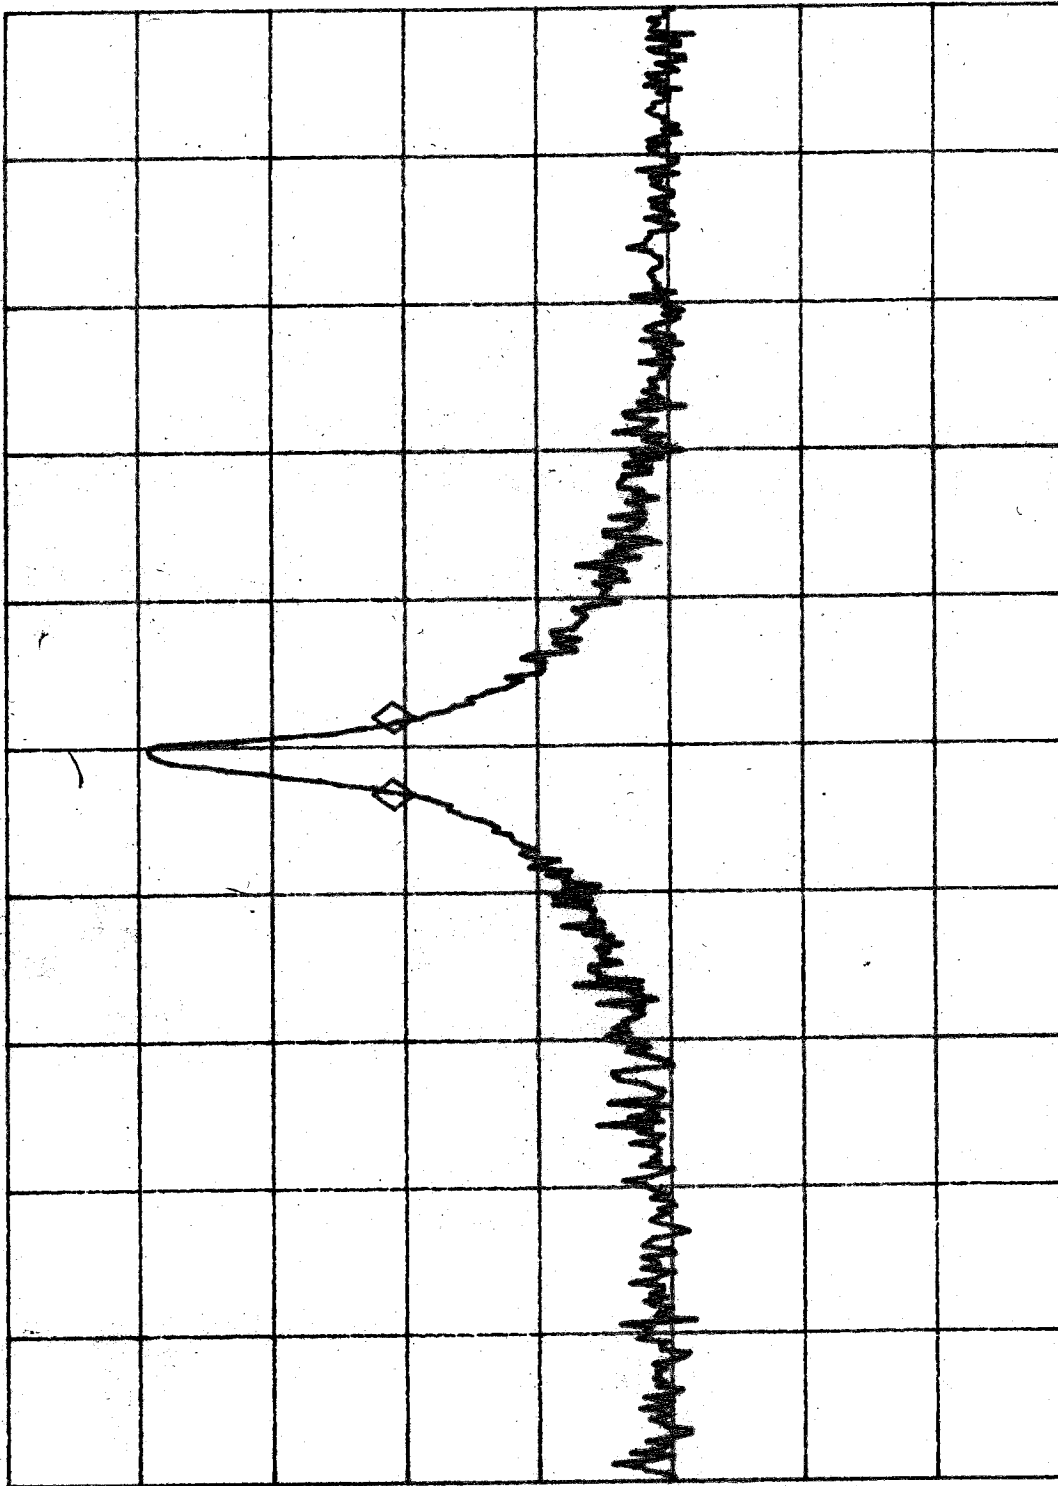

hp

MKR 263 KHZ
.000 dB

REF 77.0 dBμV AT 10 dB

PEAK
LOG
10
dB/

VA SB
SC FC
CORR

CENTER 314.931 MHZ
#RES BW 30 KHZ

#VBW 3 MHZ

SPAN 5.000 MHZ
#SWP 500 msec