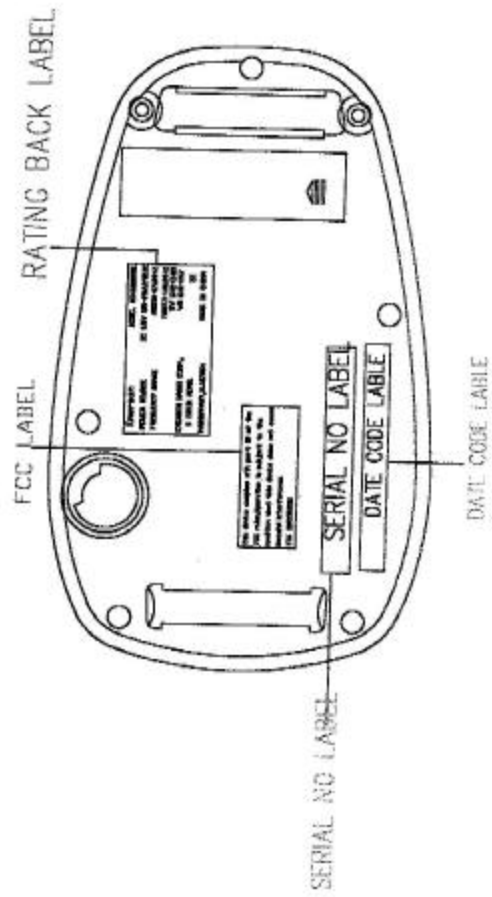

FROM :

PHONE NO. :

Apr. 06 2003 04:56AM P1

ATTN: CHA/ Danny
FROM: BMT/ Peggy
9/04/2003

BOTTOM VIEW OF HR2003

2003/04/06 04:56 AM
P1