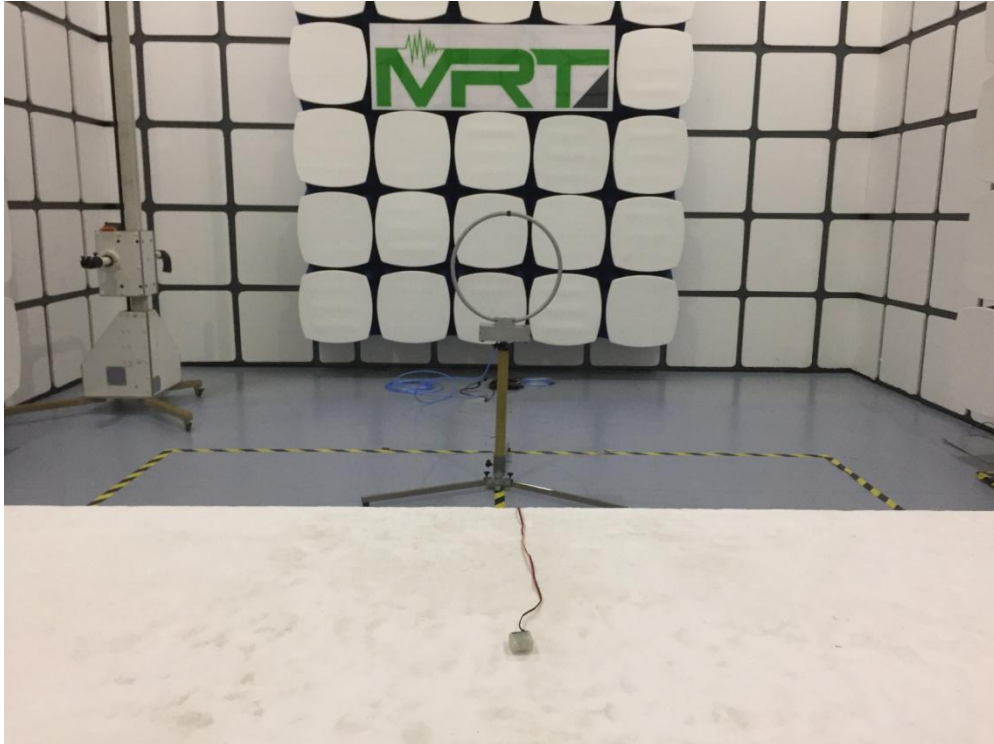

FCC Part 15.249 Test Photograph

Description: Radiated Spurious Emissions Test Setup for 9kHz ~ 30MHz

Description: Radiated Spurious Emissions Test Setup for 30MHz ~ 1GHz

Description: Radiated Spurious Emissions Test Setup for 1GHz ~ 18GHz

Description: Radiated Spurious Emissions Test Setup for 18 ~ 25GHz