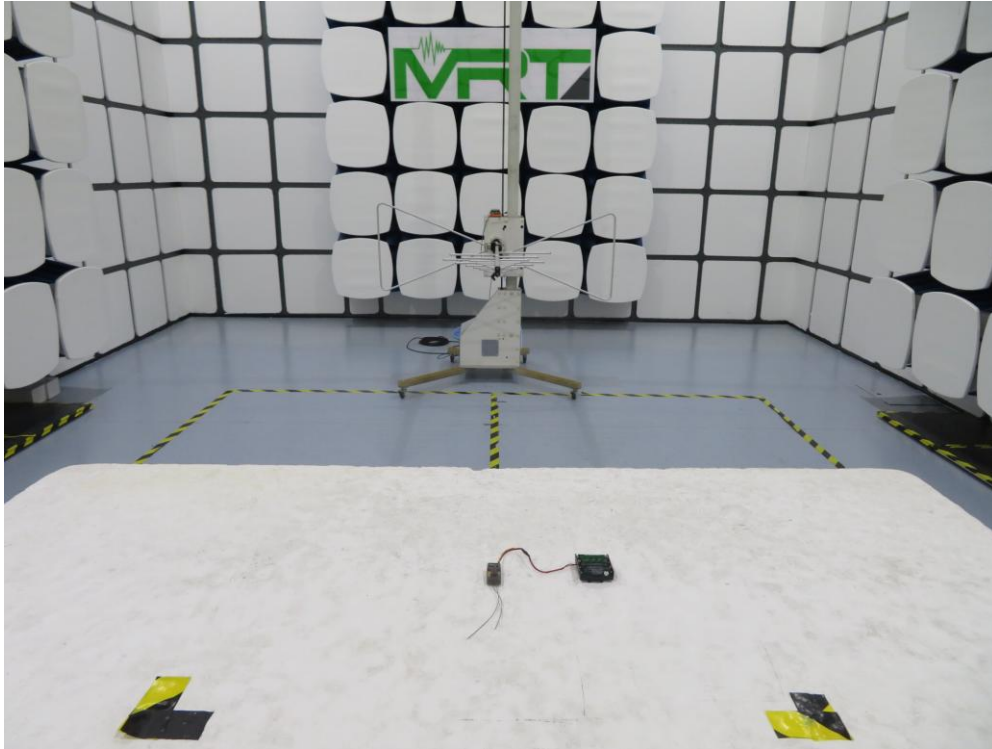

RF Test Setup Photograph

Description: Radiated Emission Test Setup for 30MHz ~ 1GHz

Description: Radiated Emission Test Setup for 1GHz ~ 18GHz