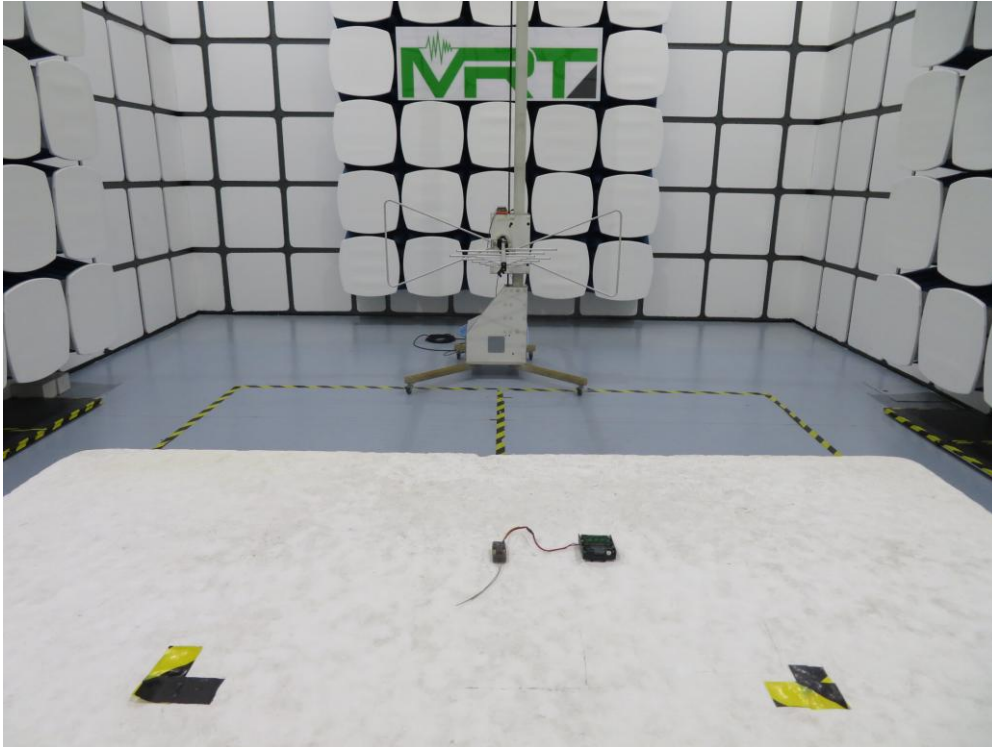

RF Test Setup Photograph

Description: Radiated Emission Test Setup for 30MHz ~ 1GHz

Description: Radiated Emission Test Setup for 1GHz ~ 18GHz