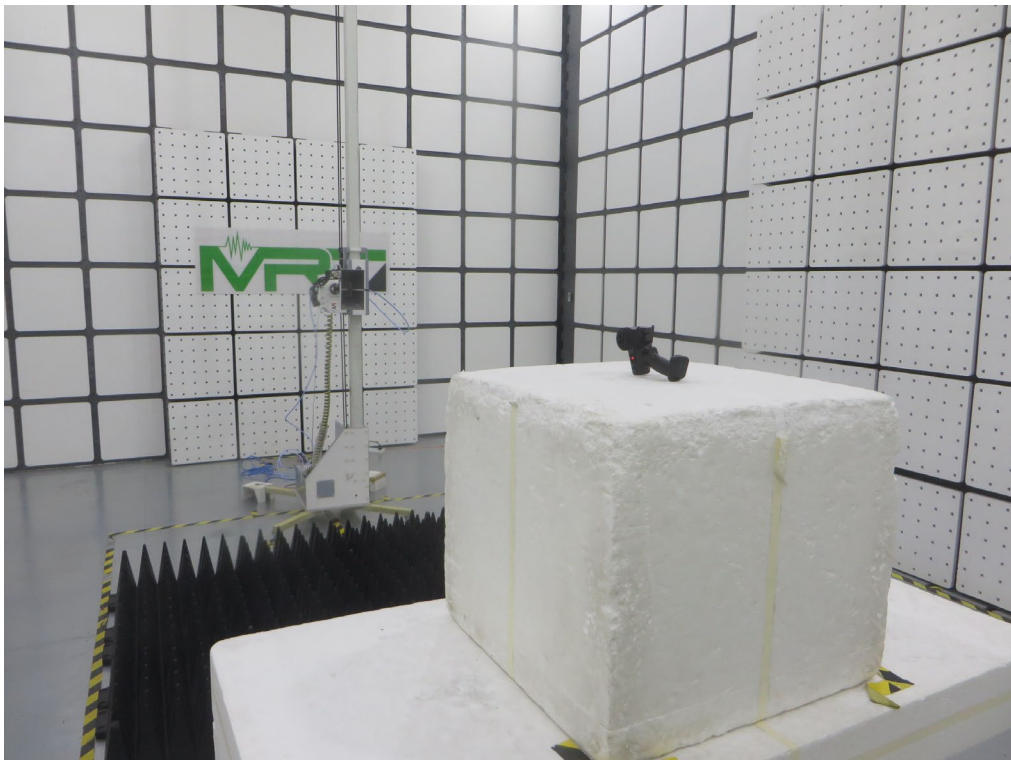

## RF Test Setup Photo

Description: Radiated Spurious Emissions Test Setup (30MHz ~ 1GHz)

Description: Radiated Spurious Emissions Test Setup (above 1GHz)

Description: Conducted Test Setup