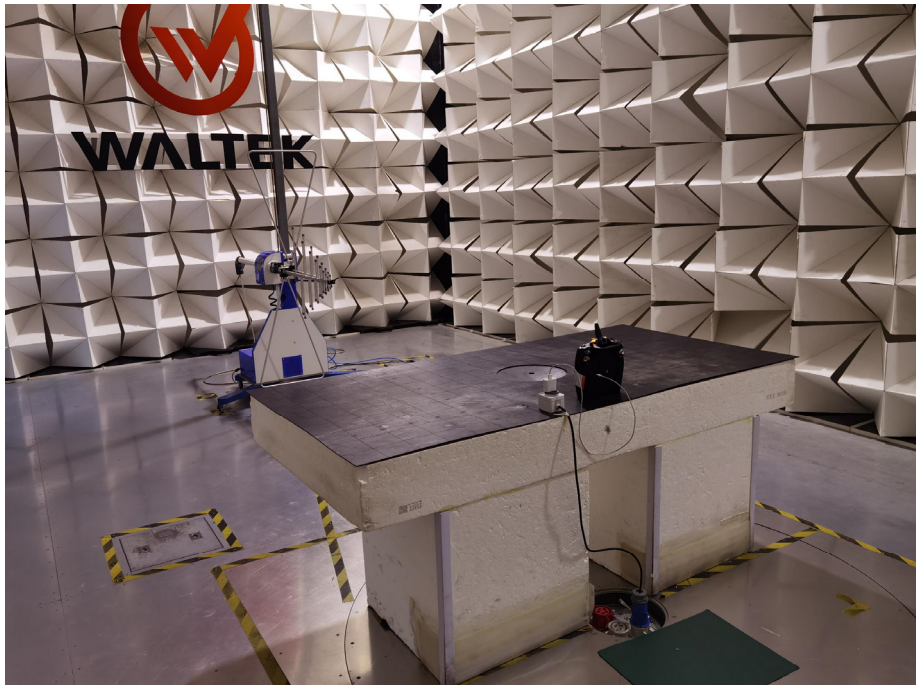

1. Test Setup photos Model SPMR20500 FCC ID: BRWSPMR20500

1.1 Photograph – Conducted Emission Test Setup

For Conducted Emission Test Site 1#

1.2 Photograph – Radiated Emissions

For 30MHz-1000MHz Test Site 1#