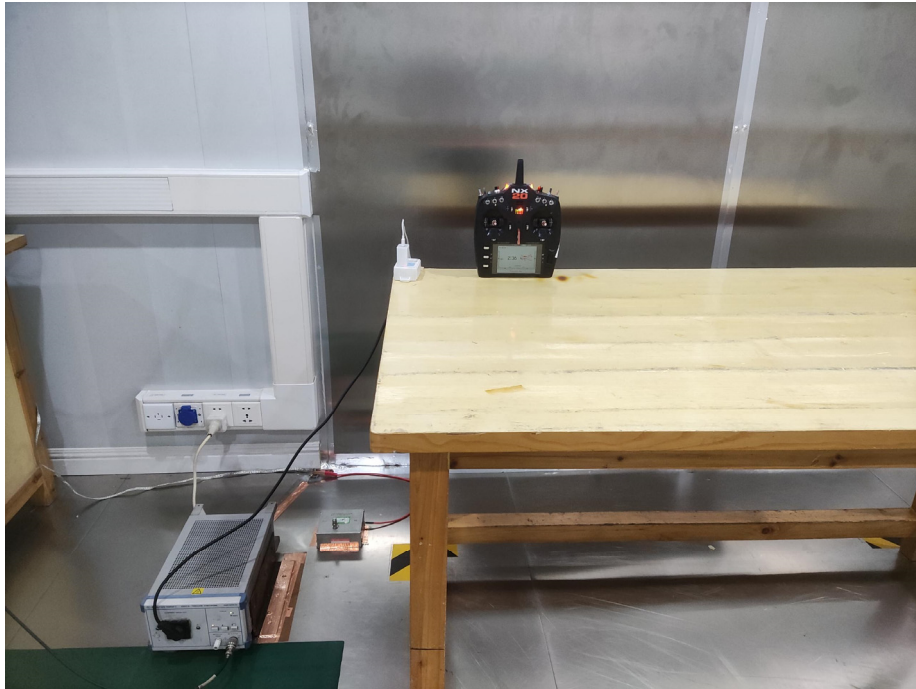

1. Test Setup photos Model SPMR20500 FCC ID: BRWSPMR20500

1.1 Photograph – Conducted Emission Test Setup

For Conducted Emission Test Site 1#

1.2 Photograph – Radiated Emissions

For 30MHz-1000MHz Test Site 1#

Appendix-SPMR20500 -Photos

For Above 1GHz Test Site 2#