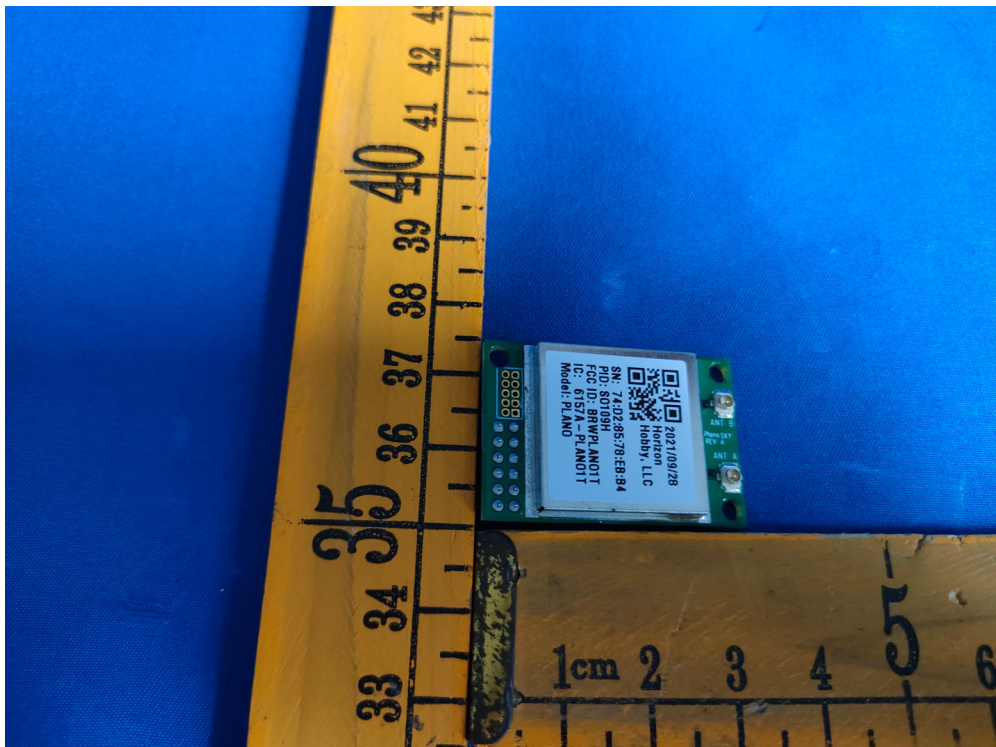

### 2.2. EUT – Internal View Model SPMR20500 FCC ID: BRWSPMR20500

Appendix-SPMR20500 -Photos

Appendix-SPMR20500 -Photos

Appendix-SPMR20500 -Photos

Appendix-SPMR20500 -Photos

Appendix-SPMR20500 -Photos