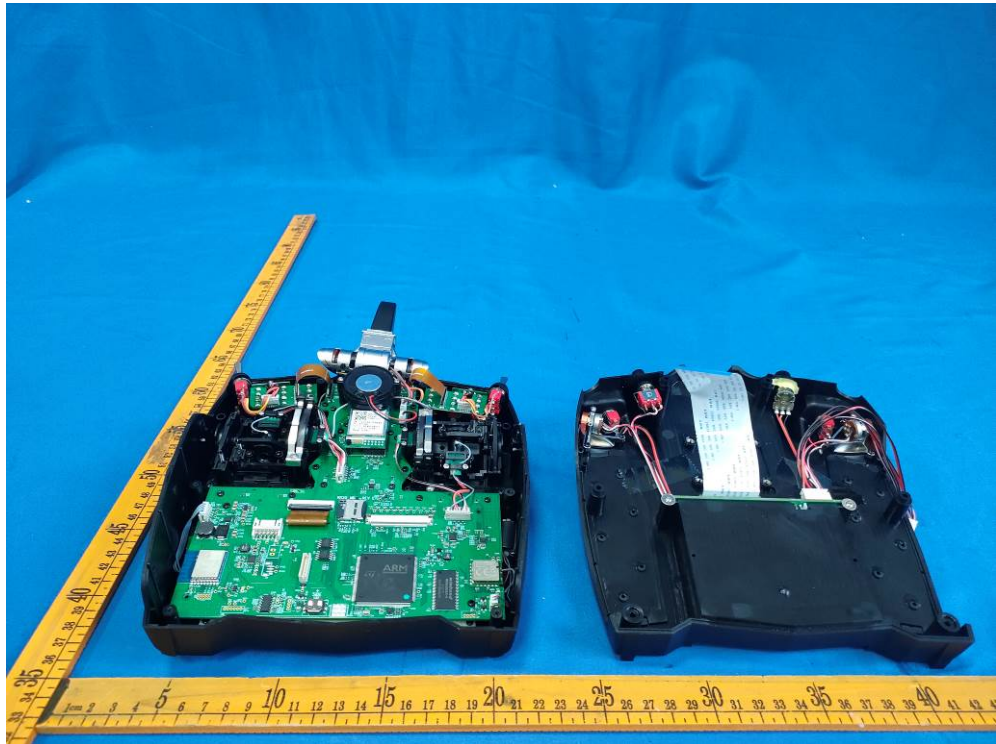

## Appendix-SPMR20500 -Photos

### 2.2. EUT – Internal View Model SPMR20500 FCC ID: BRWSPMR20500

Appendix-SPMR20500 -Photos

Appendix-SPMR20500 -Photos

Appendix-SPMR20500 -Photos

Appendix-SPMR20500 -Photos

Appendix-SPMR20500 -Photos