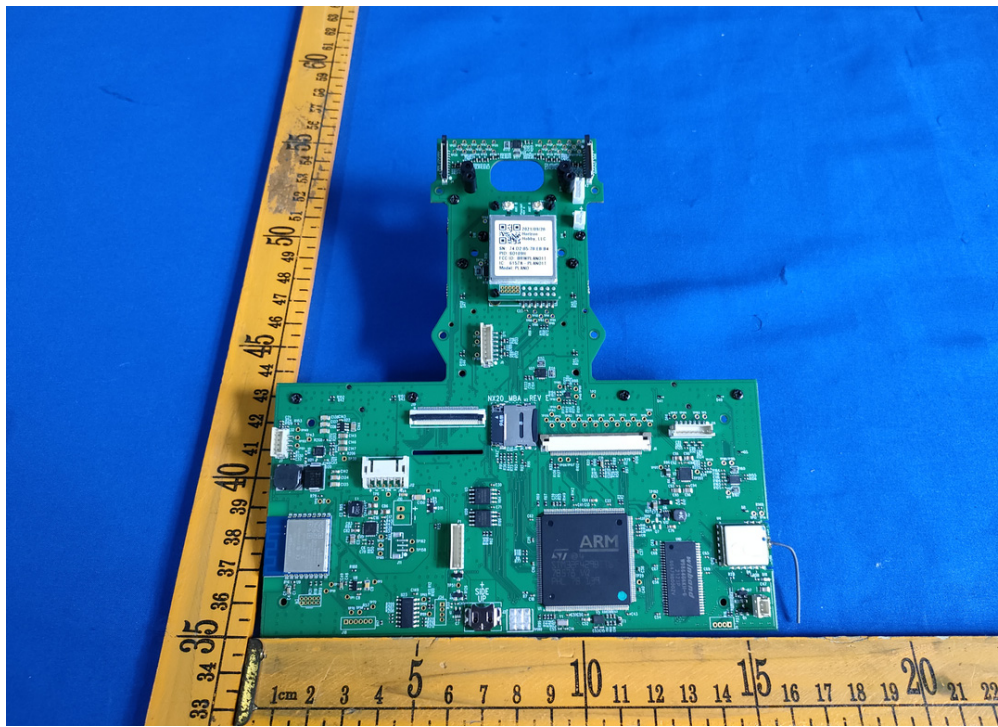

### 2.2. EUT – Internal View Model SPMR20500 FCC ID: BRWSPMR20500

Appendix-SPMR20500 -Photos

Appendix-SPMR20500 -Photos

Appendix-SPMR20500 -Photos

Appendix-SPMR20500 -Photos

Appendix-SPMR20500 -Photos