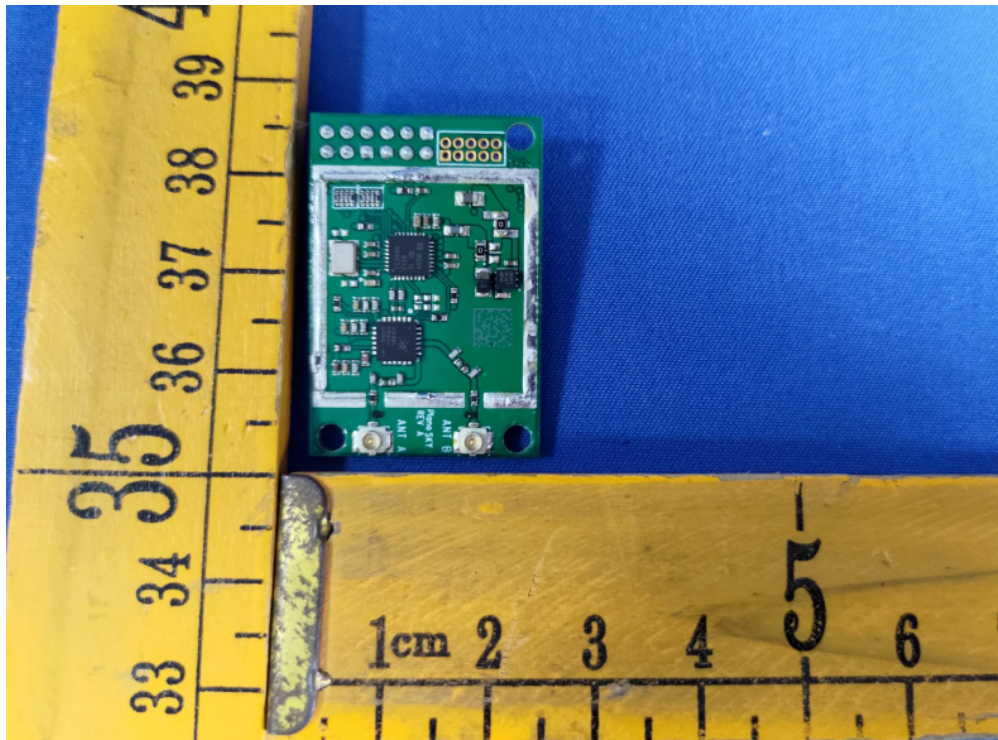

### 2.2. EUT – Internal View Model SPMR20500 FCC ID: BRWSPMR20500

Appendix-SPMR20500 -Photos

Appendix-SPMR20500 -Photos

Appendix-SPMR20500 -Photos

Appendix-SPMR20500 -Photos

Appendix-SPMR20500 -Photos