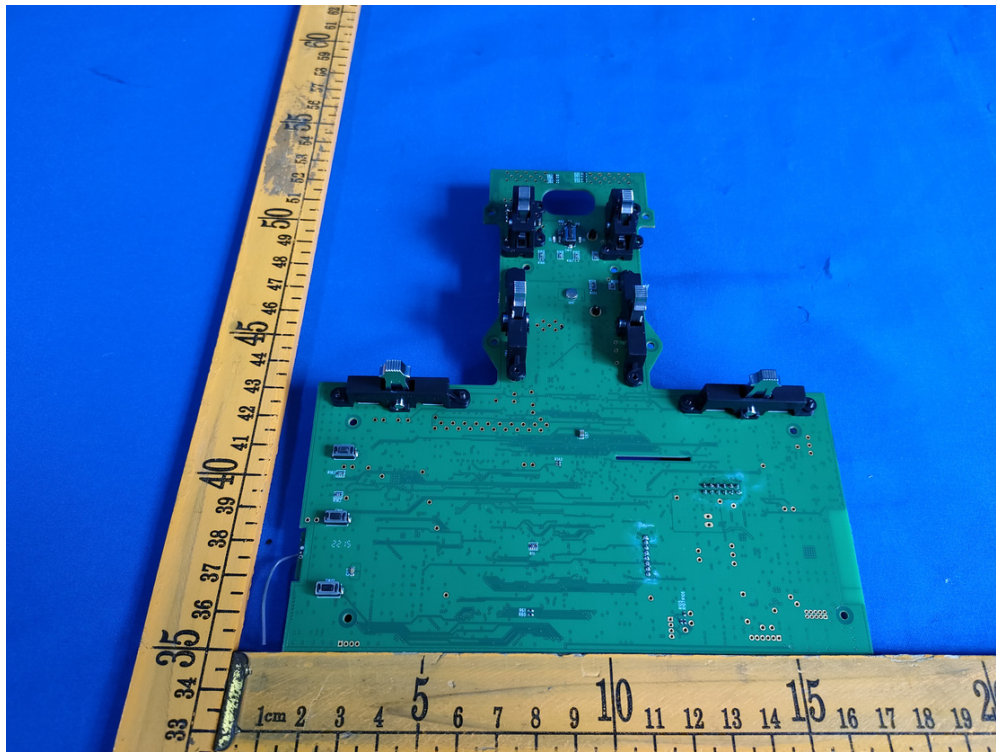

### 2.2. EUT – Internal View Model SPMR20500 FCC ID: BRWSPMR20500

Appendix-SPMR20500 -Photos

Appendix-SPMR20500 -Photos

Appendix-SPMR20500 -Photos

Appendix-SPMR20500 -Photos

Appendix-SPMR20500 -Photos