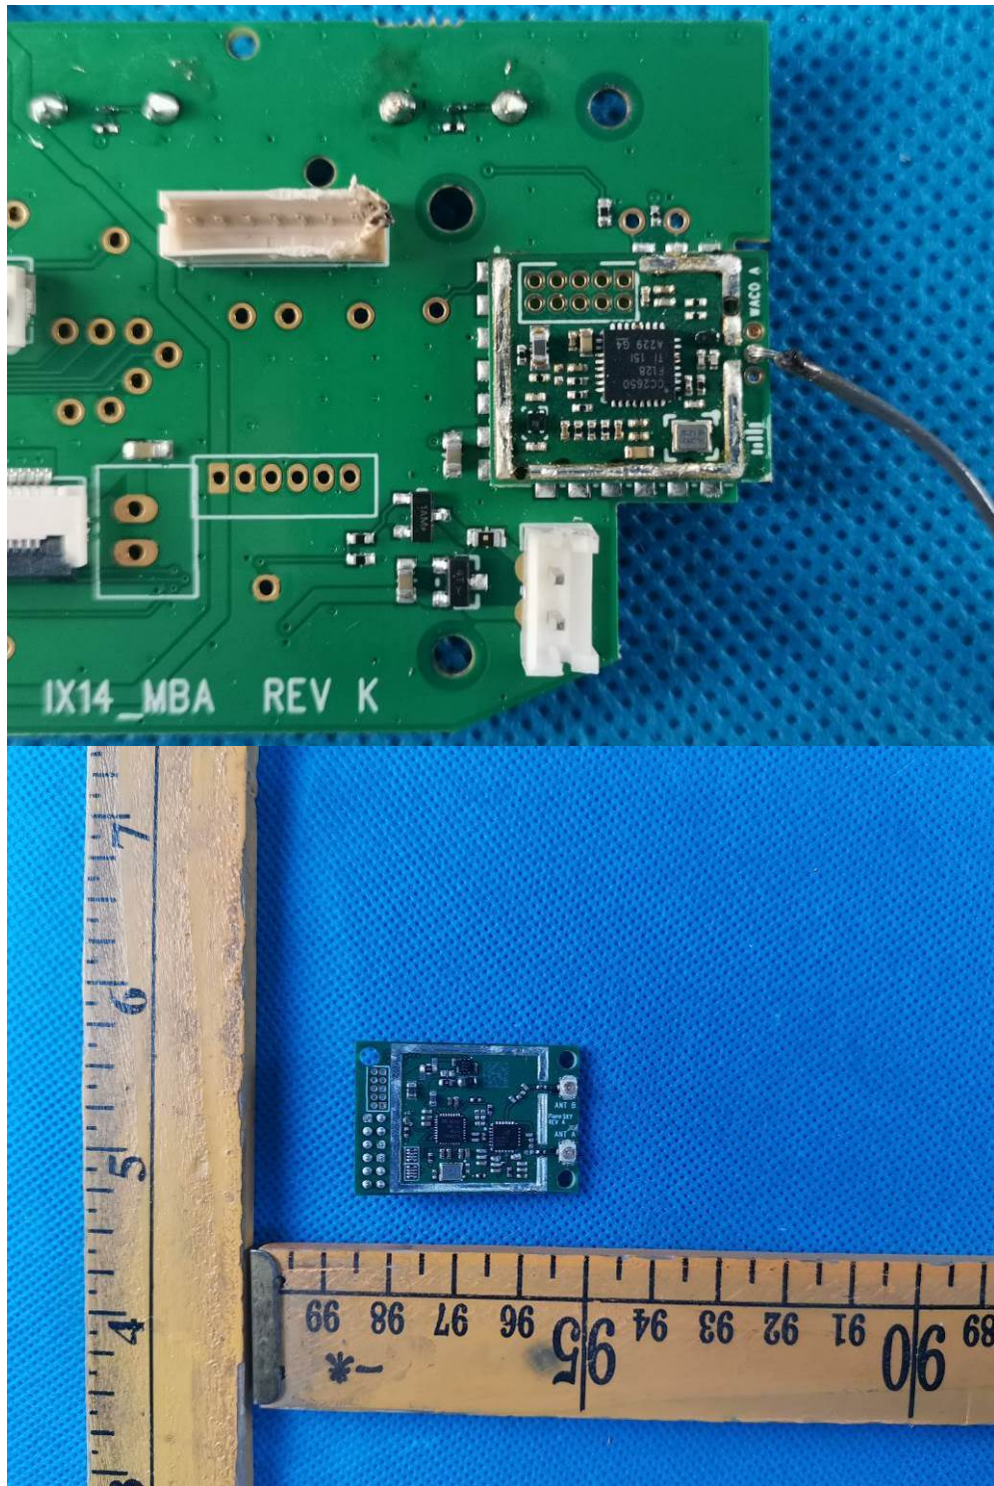

2.2. EUT – Internal View Model SPMR14000 FCC ID: BRWSPMR14000

802.11b/g/n HT20: 2412~2462MHz

Bluetooth: 2402~2480MHz

802.11a/n/ac (HT20):

U-NII-1: 5180-5240MHz, U-NII-2A: 5260-5320MHz(DFS),

U-NII-2C: 5500-5700MHz(DFS), U-NII-3:5745-5825MHz

BT/2.4GWIFI/5G
WIFI /BLE ANT.

Appendix- SPMR14000-Photos

Appendix- SPMR14000-Photos

Appendix- SPMR14000-Photos

Appendix- SPMR14000-Photos

Appendix- SPMR14000-Photos

Appendix- SPMR14000-Photos

Appendix- SPMR14000-Photos

Appendix- SPMR14000-Photos

Appendix- SPMR14000-Photos

Appendix- SPMR14000-Photos

====End====