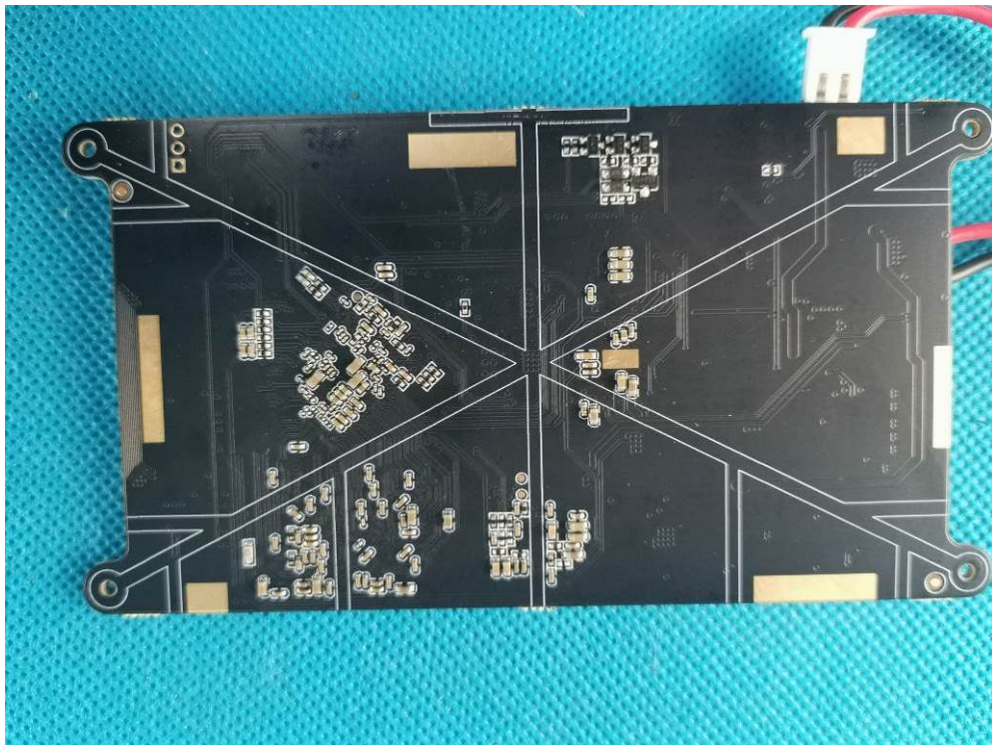

Appendix- SPMR14000-Photos