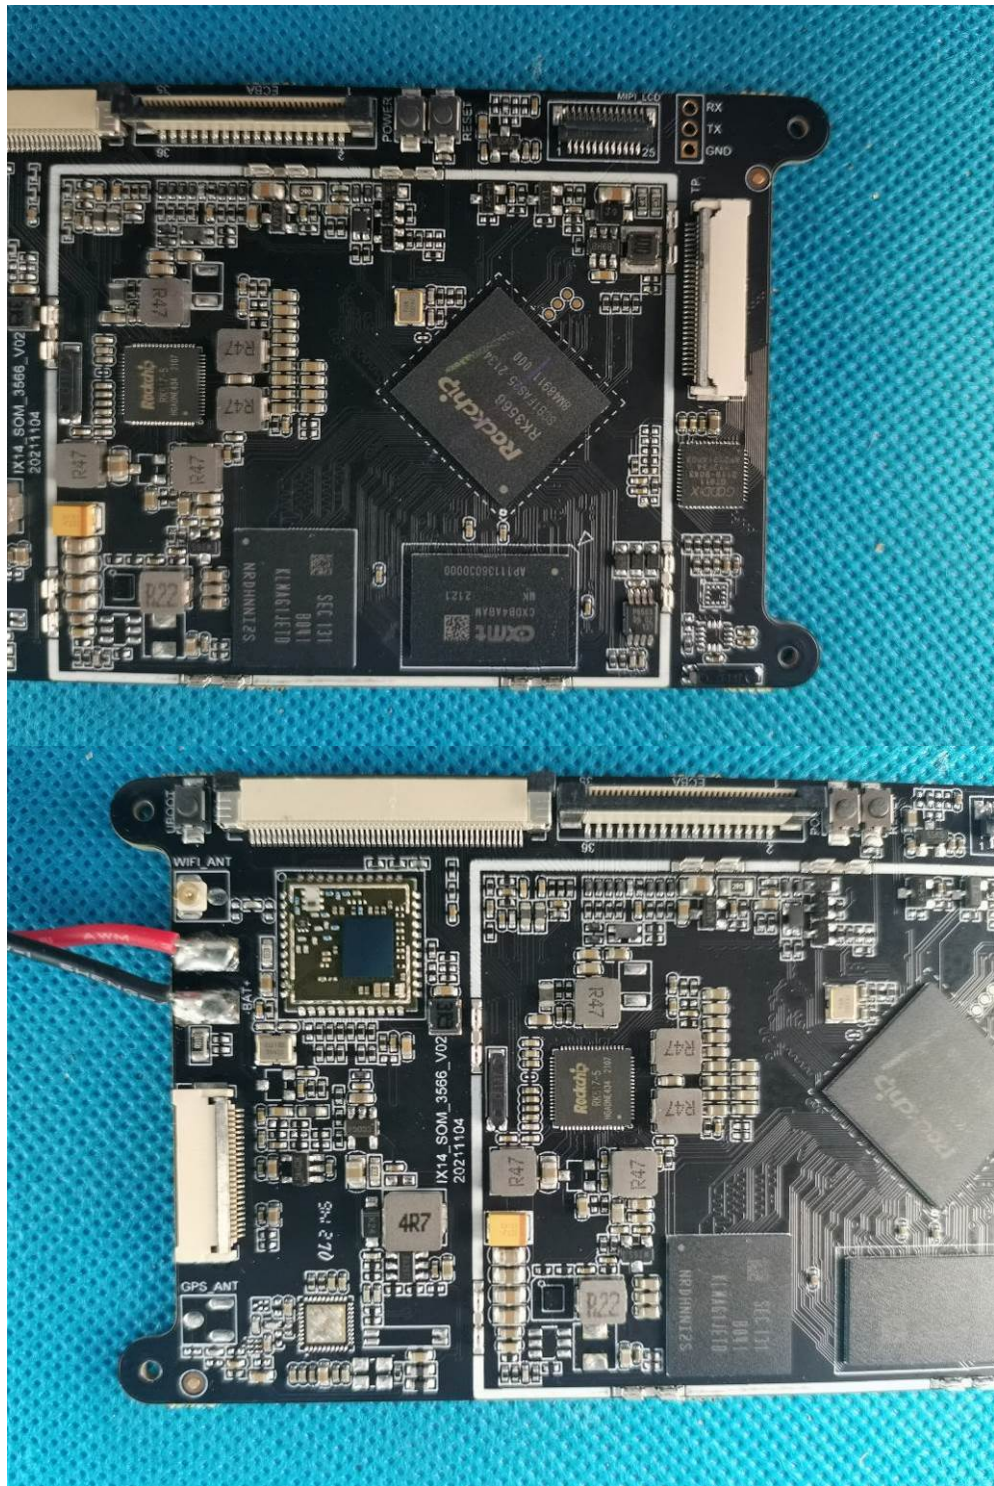

2.2. EUT – Internal View Model SPMR14000 FCC ID: BRWSPMR14000

802.11b/g/n HT20: 2412~2462MHz

Bluetooth: 2402~2480MHz

802.11a/n/ac (HT20):

U-NII-1: 5180-5240MHz, U-NII-2A: 5260-5320MHz(DFS),

U-NII-2C: 5500-5700MHz(DFS), U-NII-3:5745-5825MHz

BT/2.4GWIFI/5G
WIFI /BLE ANT.

Appendix- SPMR14000-Photos

Appendix- SPMR14000-Photos

Appendix- SPMR14000-Photos

Appendix- SPMR14000-Photos

Appendix- SPMR14000-Photos

Appendix- SPMR14000-Photos

Appendix- SPMR14000-Photos