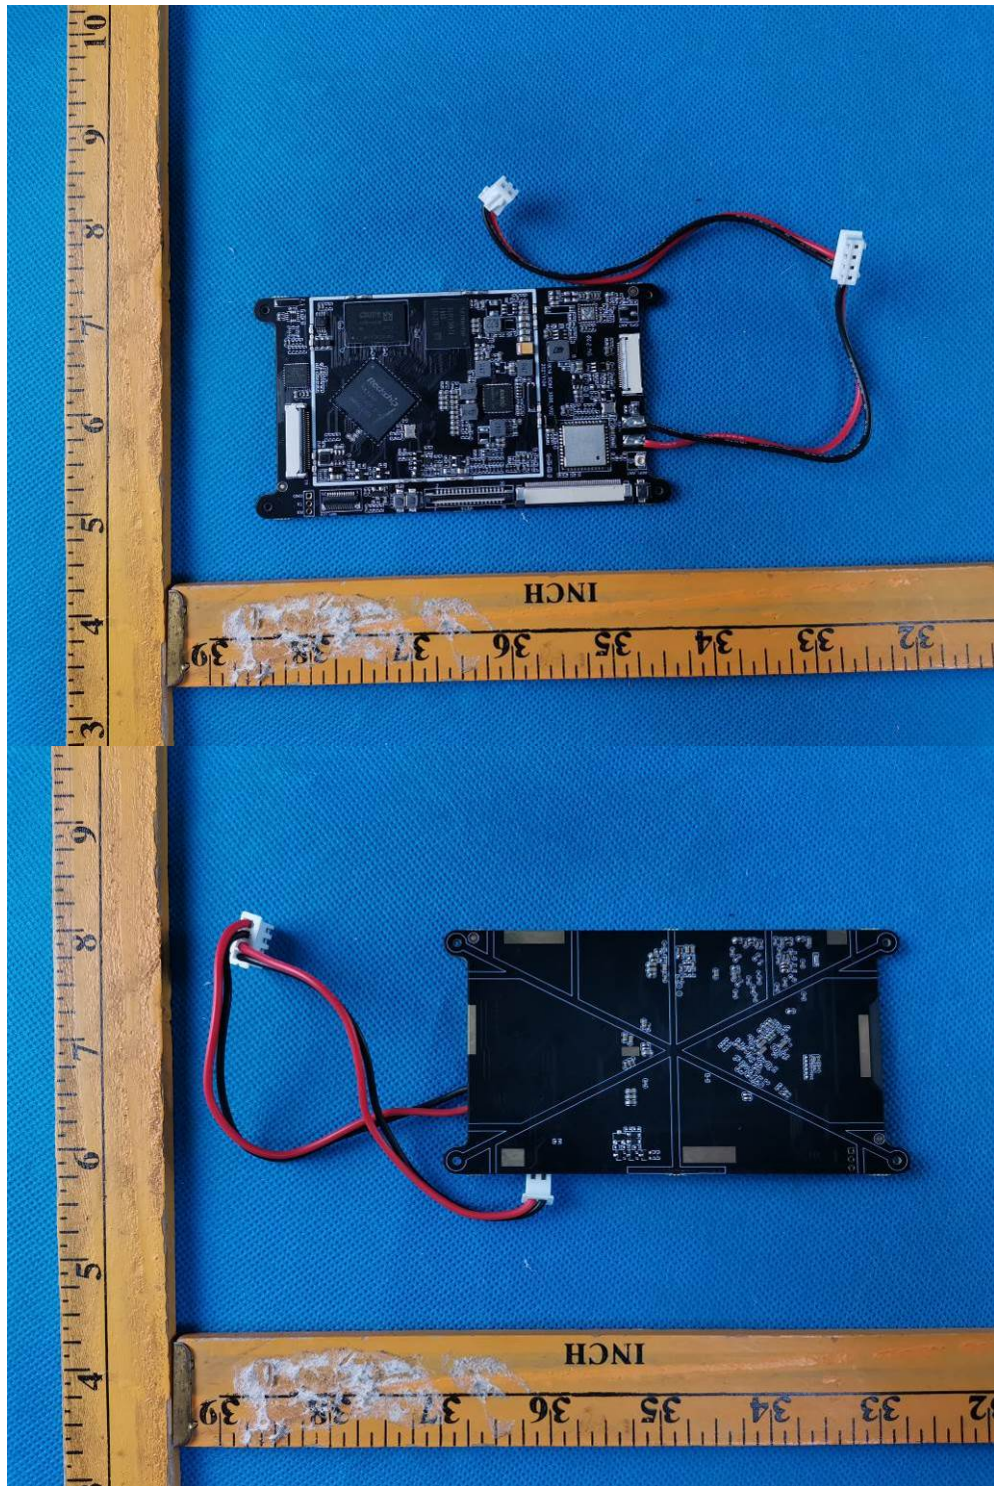

2.2. EUT – Internal View Model SPMR14000 FCC ID: BRWSPMR14000

802.11b/g/n HT20: 2412~2462MHz

Bluetooth: 2402~2480MHz

802.11a/n/ac (HT20):

U-NII-1: 5180-5240MHz, U-NII-2A: 5260-5320MHz(DFS),

U-NII-2C: 5500-5700MHz(DFS), U-NII-3:5745-5825MHz

BT/2.4GWIFI/5G
WIFI /BLE ANT.

Appendix- SPMR14000-Photos

Appendix- SPMR14000-Photos

Appendix- SPMR14000-Photos

Appendix- SPMR14000-Photos

Appendix- SPMR14000-Photos

Appendix- SPMR14000-Photos

Appendix- SPMR14000-Photos