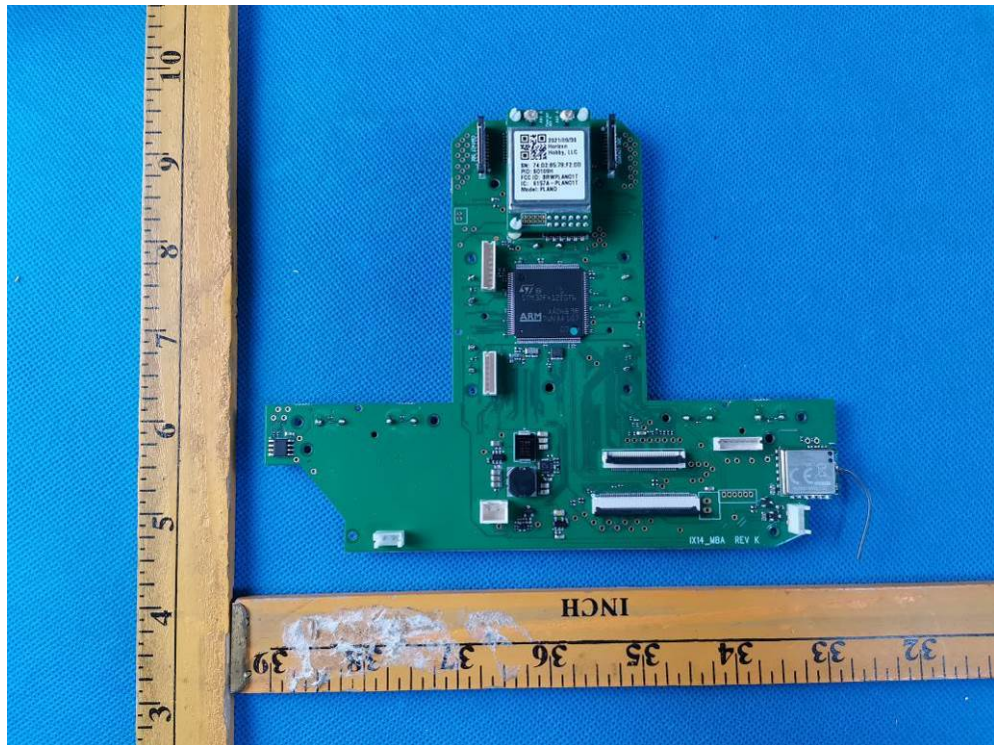

2.2. EUT – Internal View Model SPMR14000 FCC ID: BRWSPMR14000

802.11b/g/n HT20: 2412~2462MHz

Bluetooth: 2402~2480MHz

802.11a/n/ac (HT20):

U-NII-1: 5180-5240MHz, U-NII-2A: 5260-5320MHz(DFS),

U-NII-2C: 5500-5700MHz(DFS), U-NII-3:5745-5825MHz

BT/2.4GWIFI/5G
WIFI /BLE ANT.

Appendix- SPMR14000-Photos

Appendix- SPMR14000-Photos

Appendix- SPMR14000-Photos

Appendix- SPMR14000-Photos

Appendix- SPMR14000-Photos

Appendix- SPMR14000-Photos

Appendix- SPMR14000-Photos