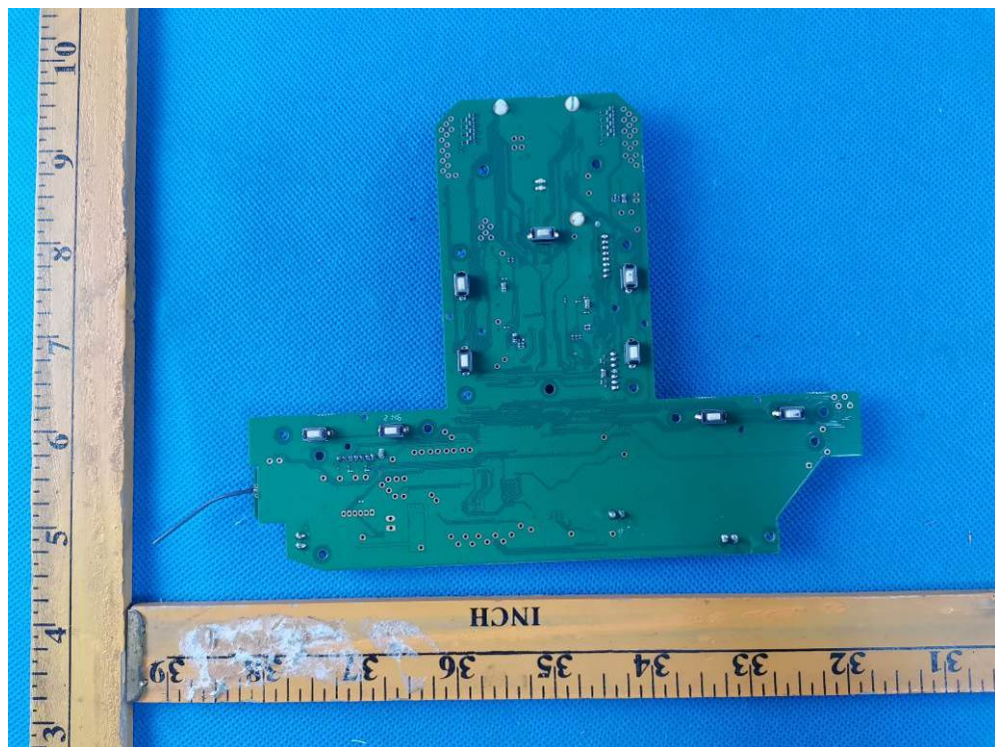

2.2. EUT – Internal View Model SPMR14000 FCC ID: BRWSPMR14000

802.11b/g/n HT20: 2412~2462MHz

Bluetooth: 2402~2480MHz

802.11a/n/ac (HT20):

U-NII-1: 5180-5240MHz, U-NII-2A: 5260-5320MHz(DFS),

U-NII-2C: 5500-5700MHz(DFS), U-NII-3:5745-5825MHz

BT/2.4GWIFI/5G
WIFI /BLE ANT.

Appendix- SPMR14000-Photos

Appendix- SPMR14000-Photos

Appendix- SPMR14000-Photos

Appendix- SPMR14000-Photos

Appendix- SPMR14000-Photos

Appendix- SPMR14000-Photos

Appendix- SPMR14000-Photos