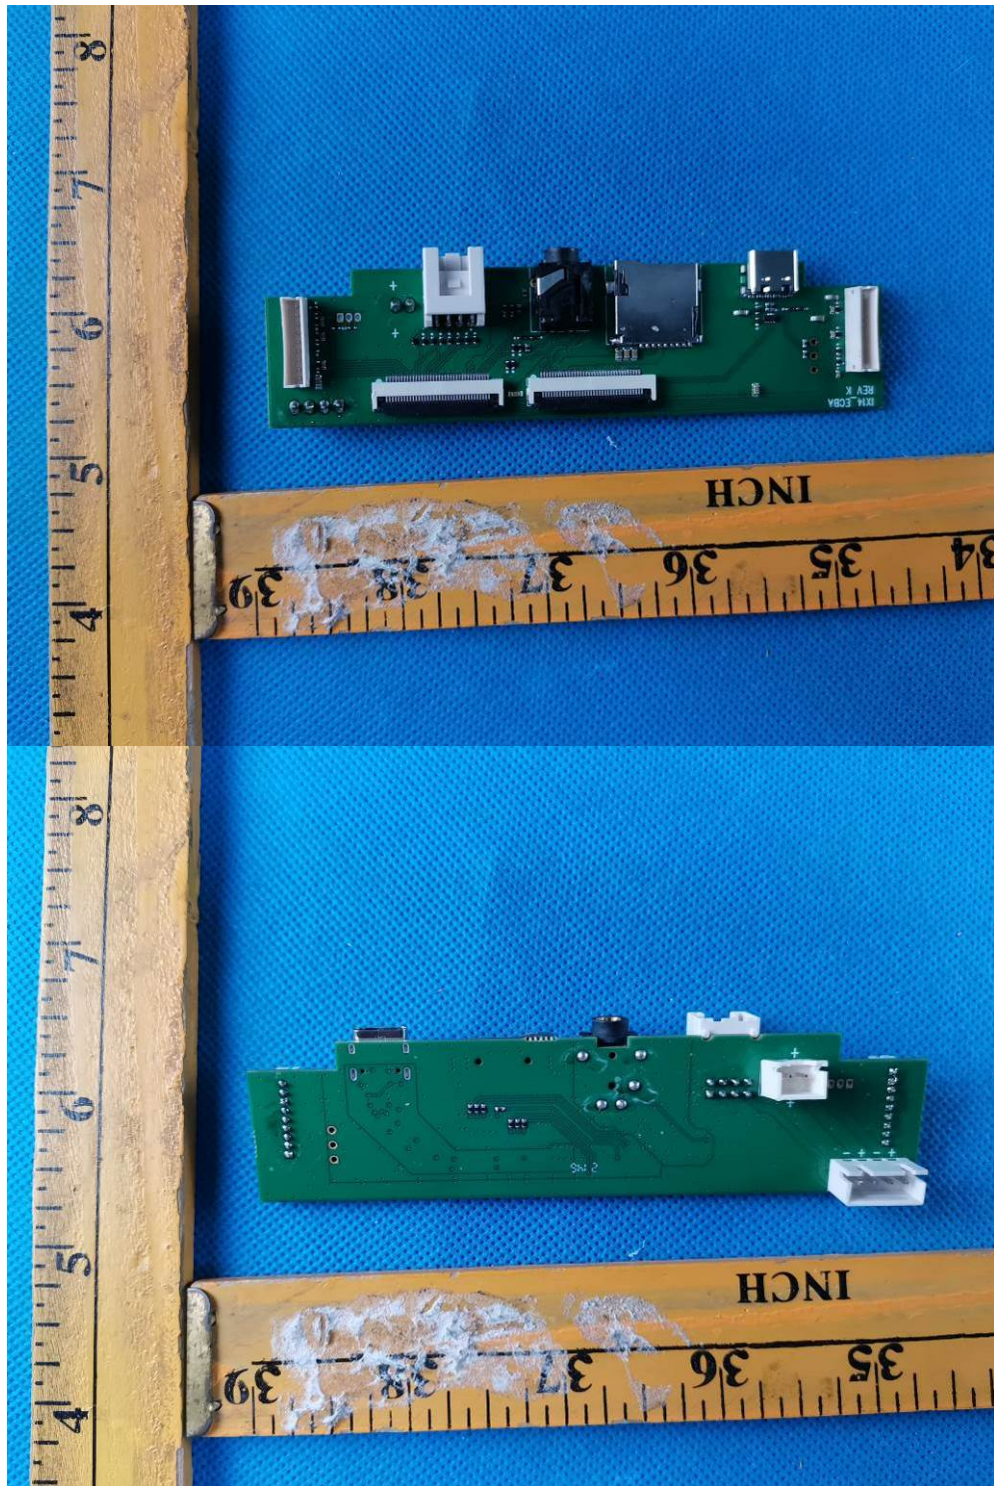

2.2. EUT – Internal View Model SPMR14000 FCC ID: BRWSPMR14000

802.11b/g/n HT20: 2412~2462MHz

Bluetooth: 2402~2480MHz

802.11a/n/ac (HT20):

U-NII-1: 5180-5240MHz, U-NII-2A: 5260-5320MHz(DFS),

U-NII-2C: 5500-5700MHz(DFS), U-NII-3:5745-5825MHz

BT/2.4GWIFI/5G
WIFI /BLE ANT.

Appendix- SPMR14000-Photos

Appendix- SPMR14000-Photos

Appendix- SPMR14000-Photos

Appendix- SPMR14000-Photos

Appendix- SPMR14000-Photos

Appendix- SPMR14000-Photos

Appendix- SPMR14000-Photos

Appendix- SPMR14000-Photos

Appendix- SPMR14000-Photos

Appendix- SPMR14000-Photos

====End====