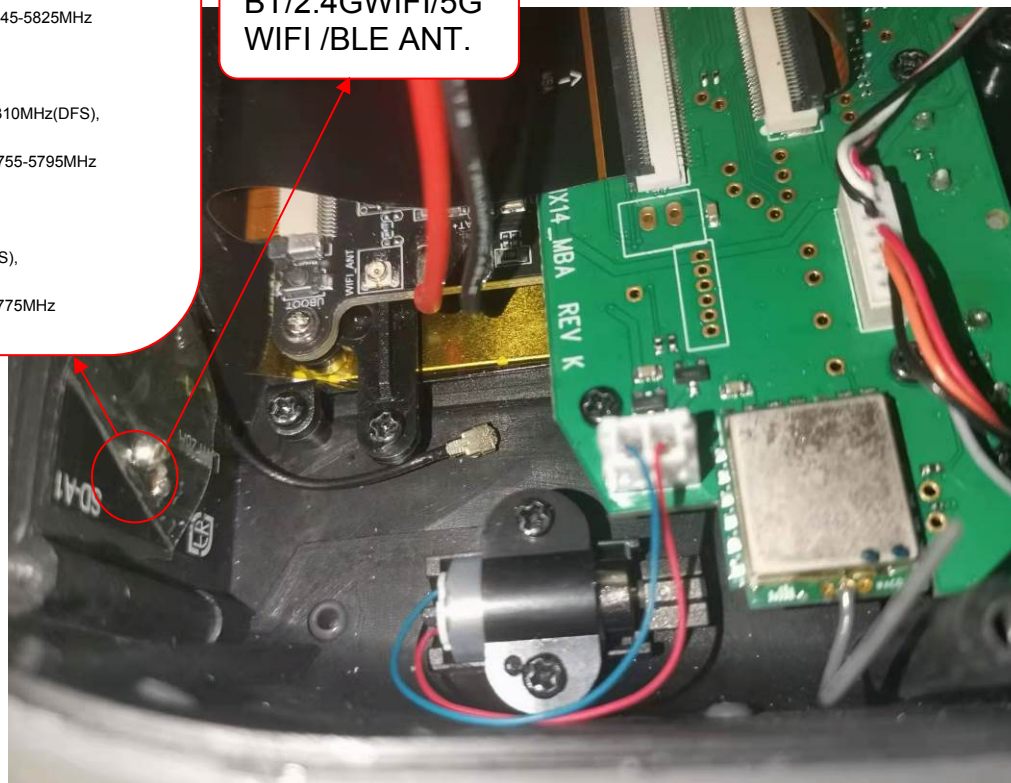

2.2. EUT – Internal View Model SPMR14000 FCC ID: BRWSPMR14000

802.11b/g/n HT20: 2412~2462MHz

Bluetooth: 2402~2480MHz

802.11a/n/ac (HT20):

U-NII-1: 5180-5240MHz, U-NII-2A: 5260-5320MHz(DFS),

U-NII-2C: 5500-5700MHz(DFS), U-NII-3:5745-5825MHz

BT/2.4GWIFI/5G
WIFI /BLE ANT.

Appendix- SPMR14000-Photos

Appendix- SPMR14000-Photos

Appendix- SPMR14000-Photos

Appendix- SPMR14000-Photos

Appendix- SPMR14000-Photos

Appendix- SPMR14000-Photos

Appendix- SPMR14000-Photos