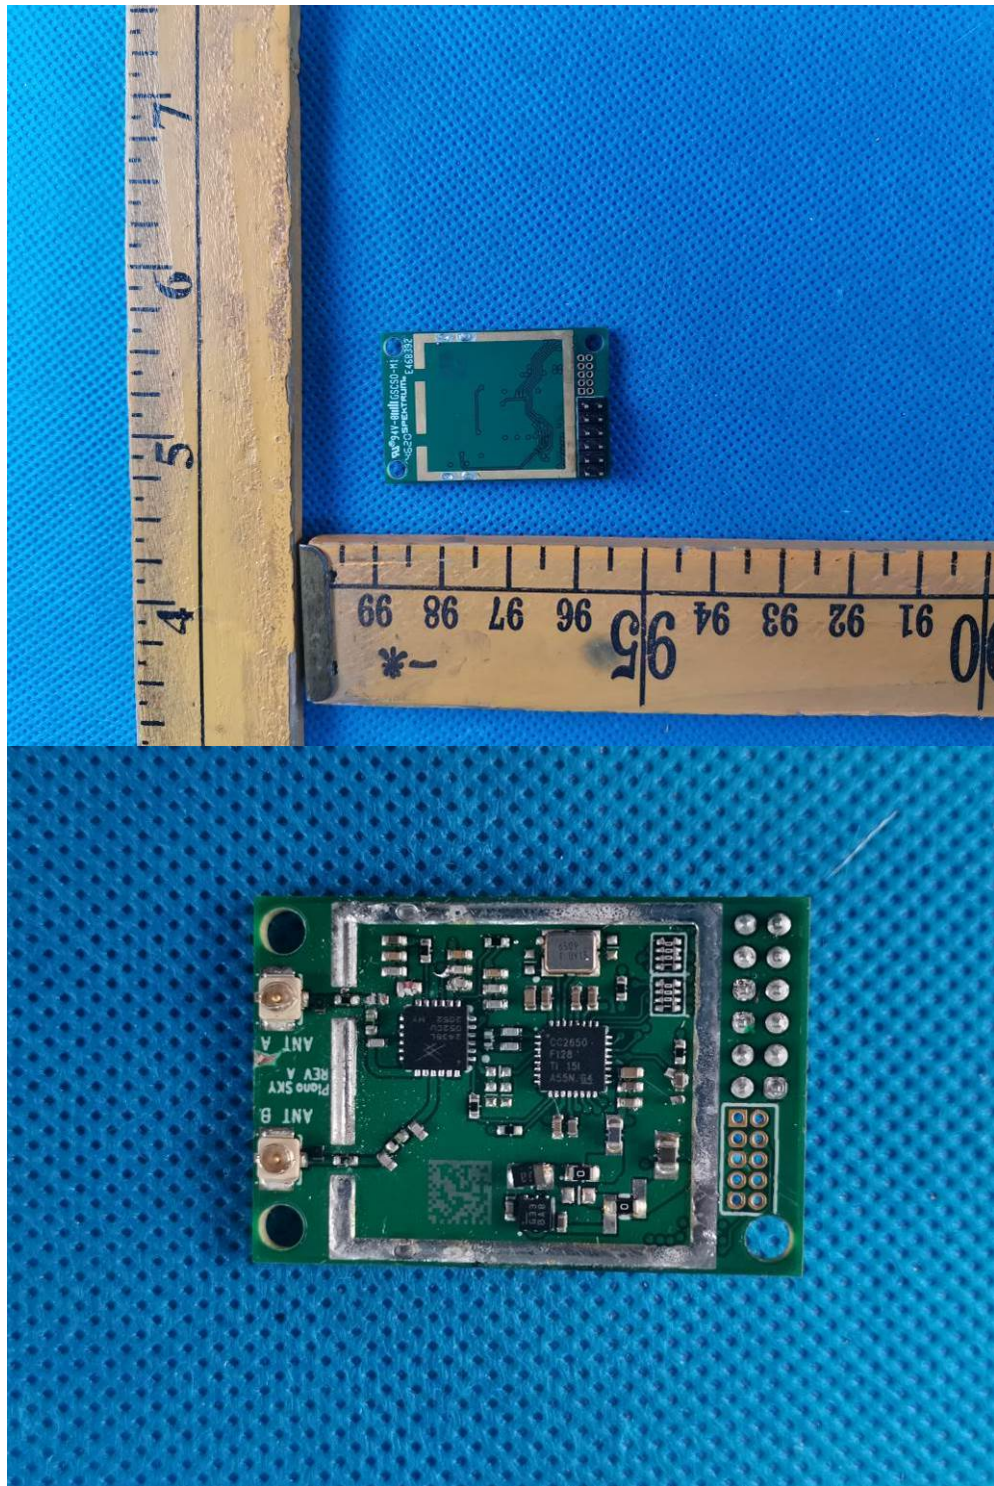

2.2. EUT – Internal View Model SPMR14000 FCC ID: BRWSPMR14000

802.11b/g/n HT20: 2412~2462MHz

Bluetooth: 2402~2480MHz

802.11a/n/ac (HT20):

U-NII-1: 5180-5240MHz, U-NII-2A: 5260-5320MHz(DFS),

U-NII-2C: 5500-5700MHz(DFS), U-NII-3:5745-5825MHz

BT/2.4GWIFI/5G
WIFI /BLE ANT.

Appendix- SPMR14000-Photos

Appendix- SPMR14000-Photos

Appendix- SPMR14000-Photos

Appendix- SPMR14000-Photos

Appendix- SPMR14000-Photos

Appendix- SPMR14000-Photos

Appendix- SPMR14000-Photos