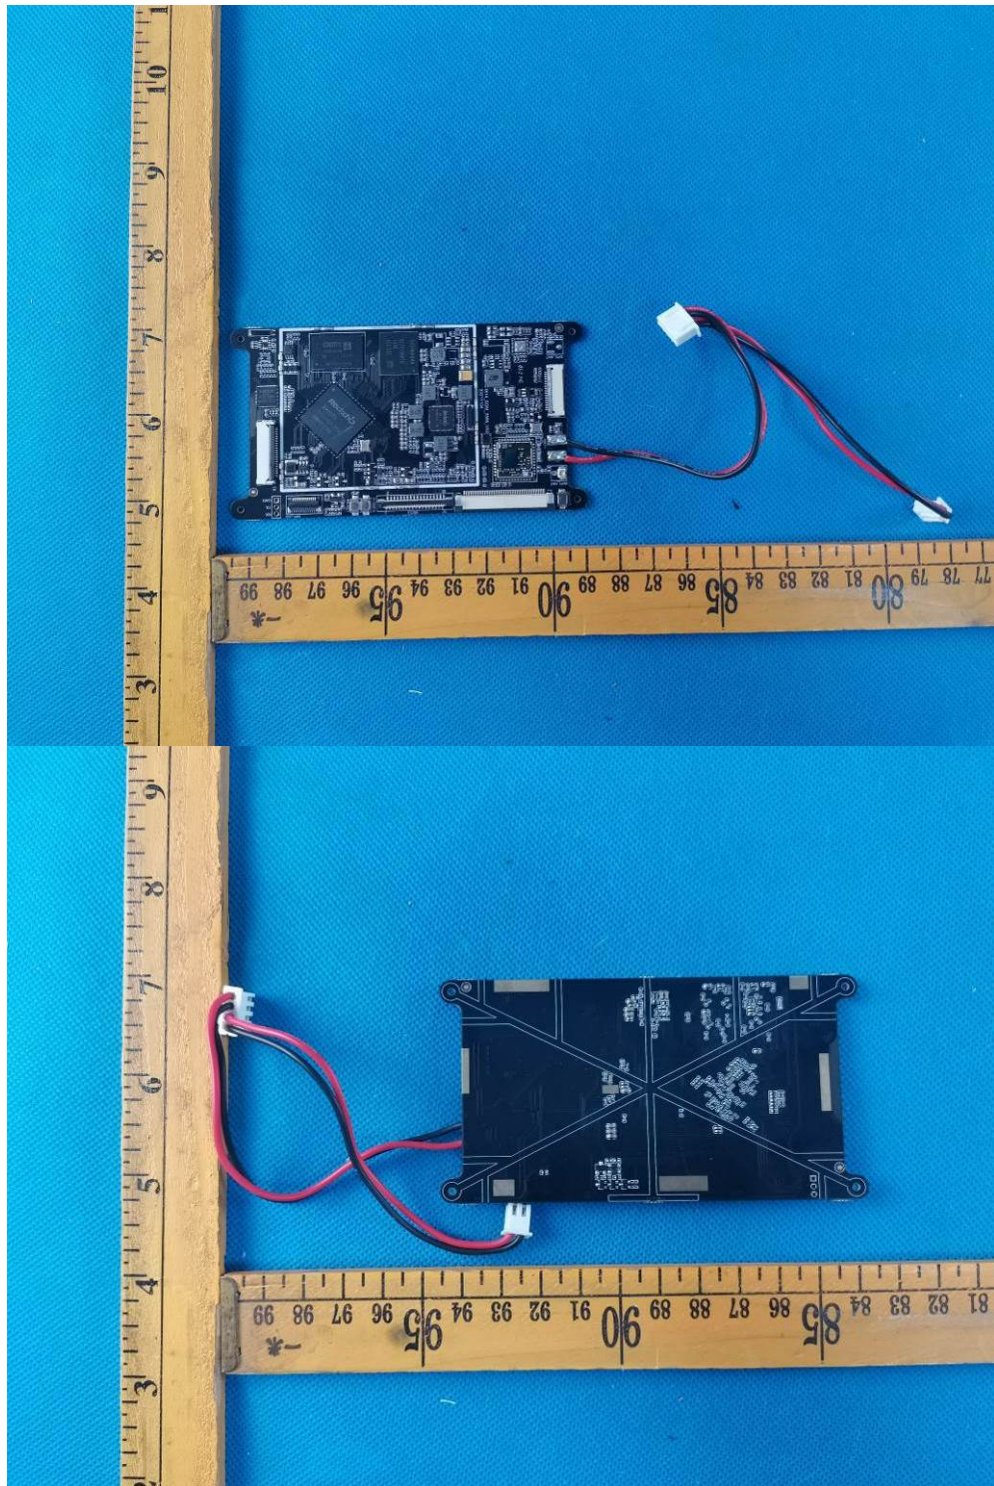

2.2. EUT – Internal View Model SPMR14000 FCC ID: BRWSPMR14000

802.11b/g/n HT20: 2412~2462MHz

Bluetooth: 2402~2480MHz

802.11a/n/ac (HT20):

U-NII-1: 5180-5240MHz, U-NII-2A: 5260-5320MHz(DFS),

U-NII-2C: 5500-5700MHz(DFS), U-NII-3:5745-5825MHz

BT/2.4GWIFI/5G
WIFI /BLE ANT.

Appendix- SPMR14000-Photos

Appendix- SPMR14000-Photos

Appendix- SPMR14000-Photos

Appendix- SPMR14000-Photos

Appendix- SPMR14000-Photos

Appendix- SPMR14000-Photos

Appendix- SPMR14000-Photos